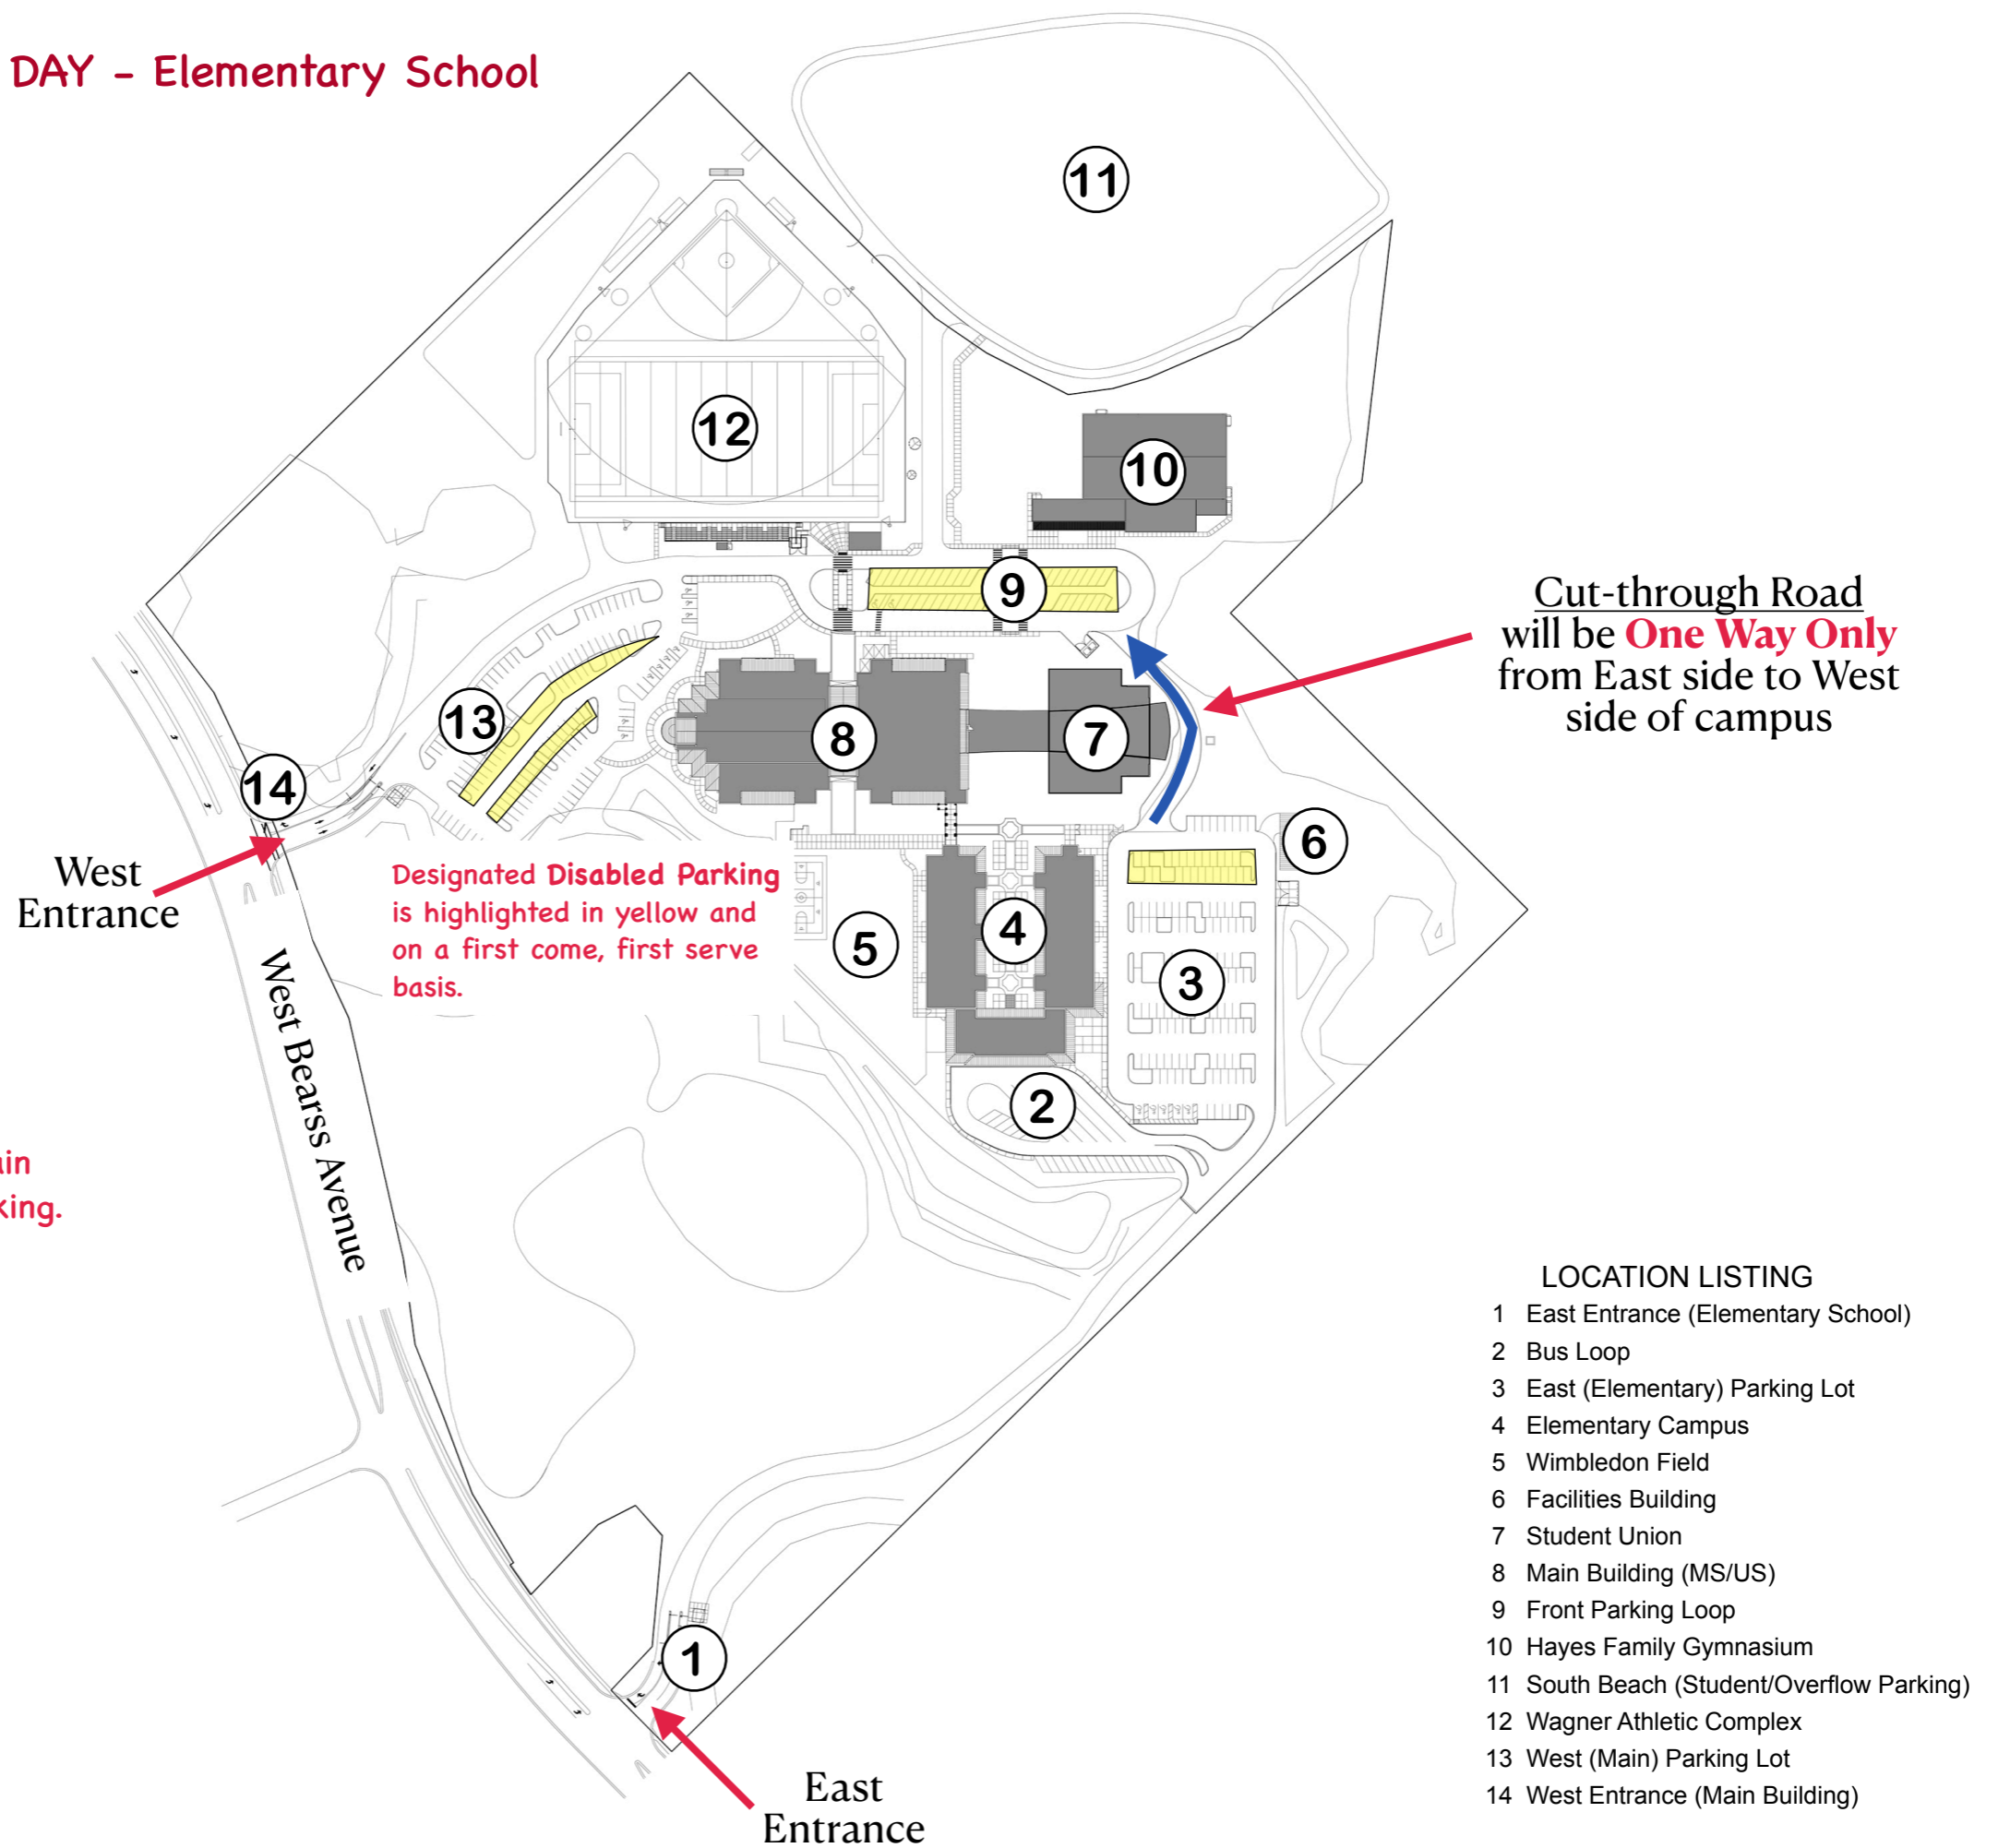

GRANDFRIENDS DAY - Elementary School

LOCATION LISTING

- 1 East Entrance (Elementary School)
- 2 Bus Loop
- 3 East (Elementary) Parking Lot
- 4 Elementary Campus
- 5 Wimbledon Field
- 6 Facilities Building
- 7 Student Union
- 8 Main Building (MS/US)
- 9 Front Parking Loop
- 10 Hayes Family Gymnasium
- 11 South Beach (Student/Overflow Parking)
- 12 Wagner Athletic Complex
- 13 West (Main) Parking Lot
- 14 West Entrance (Main Building)