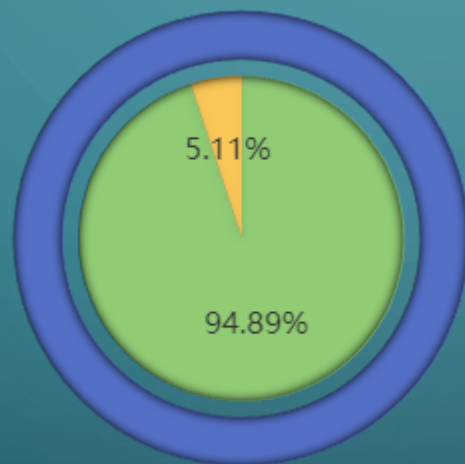

TECHNOLOGY DEPARTMENT UPDATE

JANUARY, 2024

TICKETS

12/1/23 – 12/31/23

Total

- 137 - Tickets created
- 130 - Of them closed
- 7 - Still open

SOF CAMERA UPDATE

- Within this last month, we have installed the last 5 cameras left from the SOF grant. With this grant, we were able to upgrade 9 cameras and add 27.
 - We installed 1 at Emmett Middle School.
 - We installed 2 at Carberry Elementary.
 - We installed 2 at Shadow Butte Elementary.

CAMERA INSTALL PICTURES

EMMETT MIDDLE SCHOOL ROOM 45

- Upgraded and added computers that were donated by the Idaho Transportation Department. Also upgraded the network boxes on the floor where students have been kicking them under the desk.