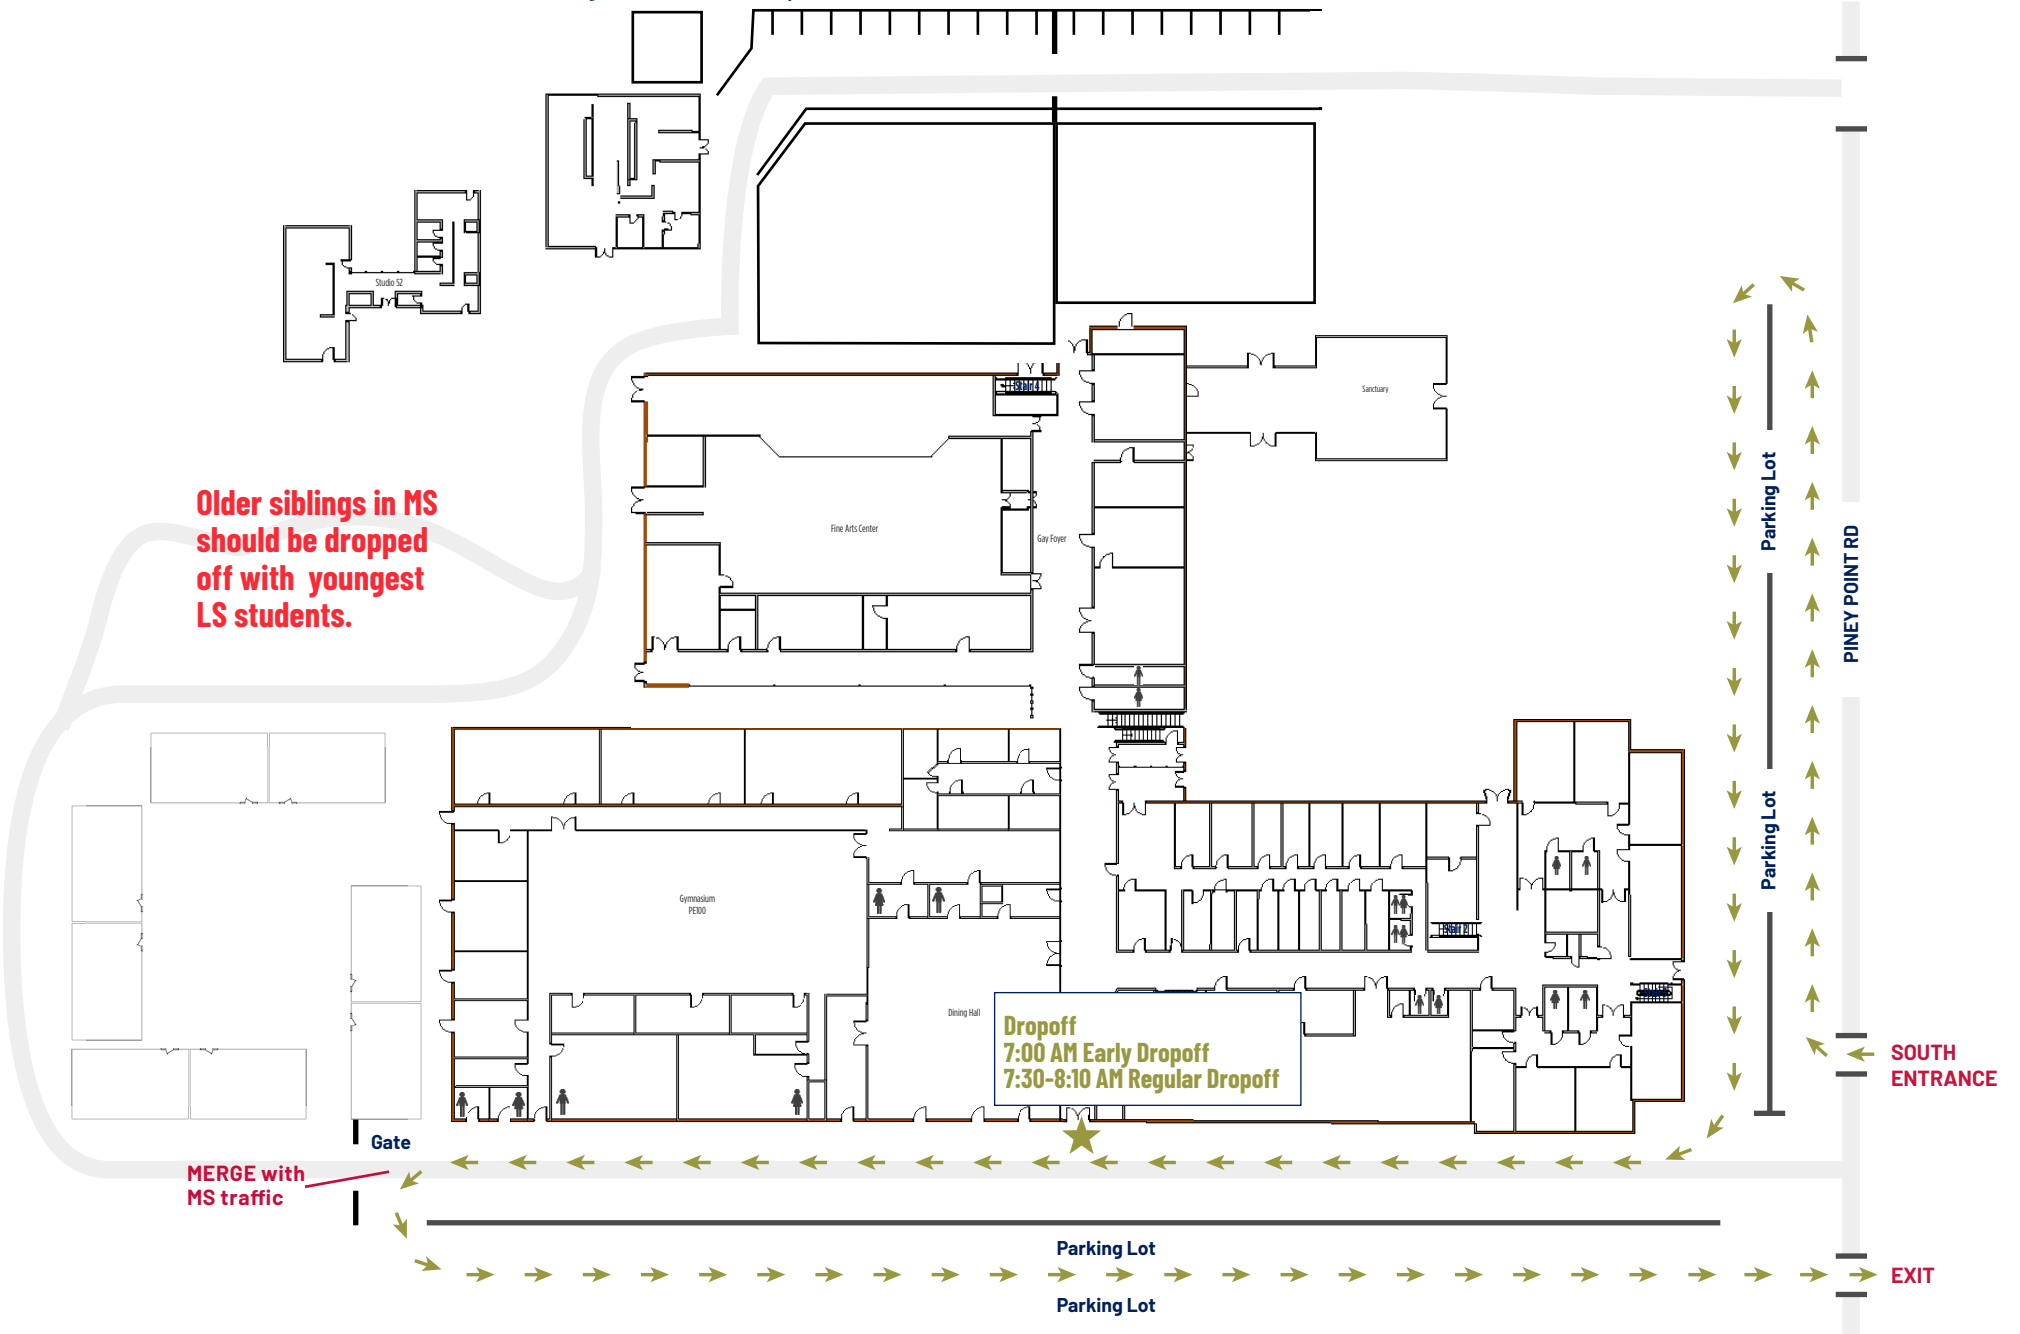

Morning Carpool: AS OF JANUARY 22, 2024

Lower School

Piney Point Campus

**Older siblings in MS
should be dropped
off with youngest
LS students.**

Dropoff
7:00 AM Early Dropoff
7:30-8:10 AM Regular Dropoff

**MERGE with
MS traffic**

**SOUTH
ENTRANCE**

EXIT