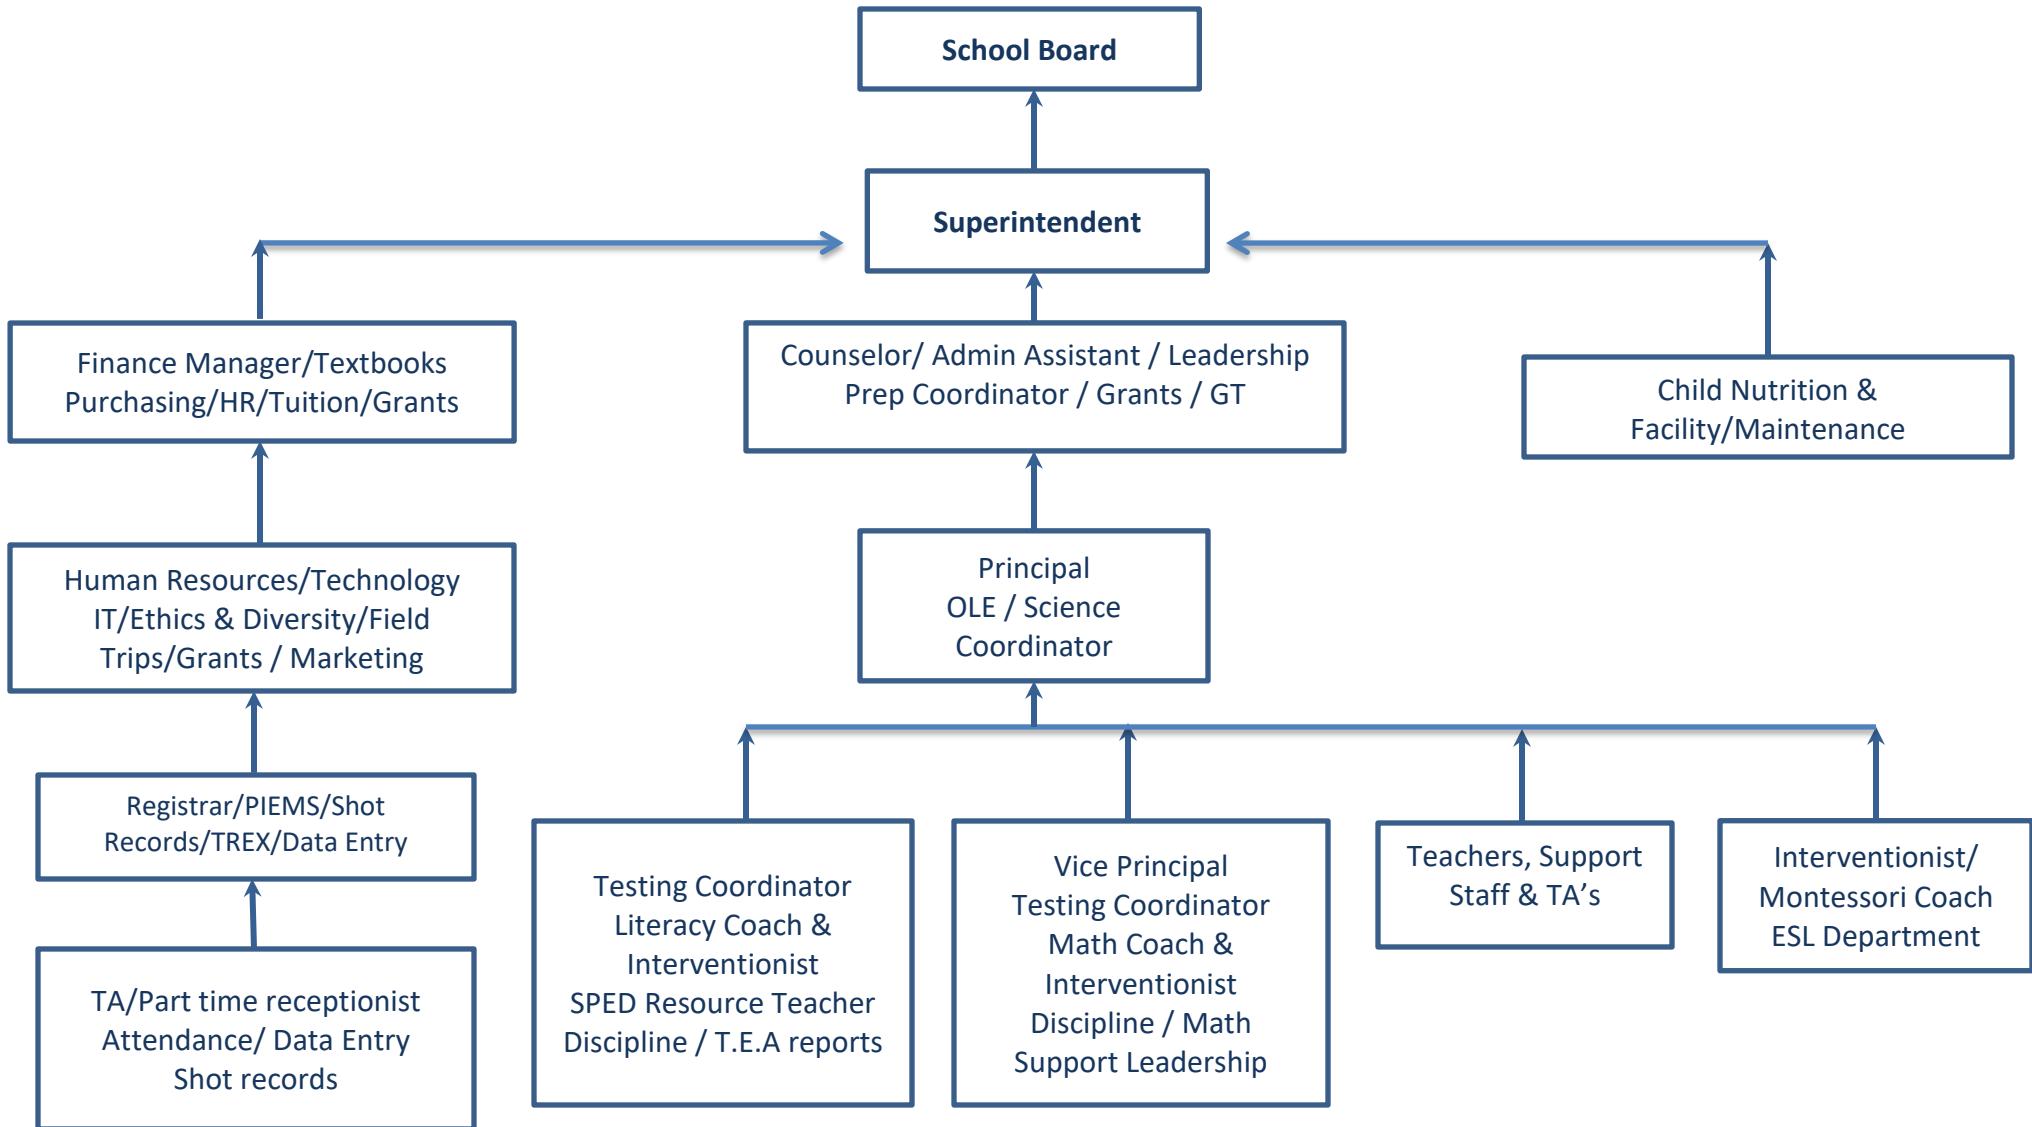

# East Fort Worth Montessori Organizational Chart – August 2019

*Board Approved – August 2019*