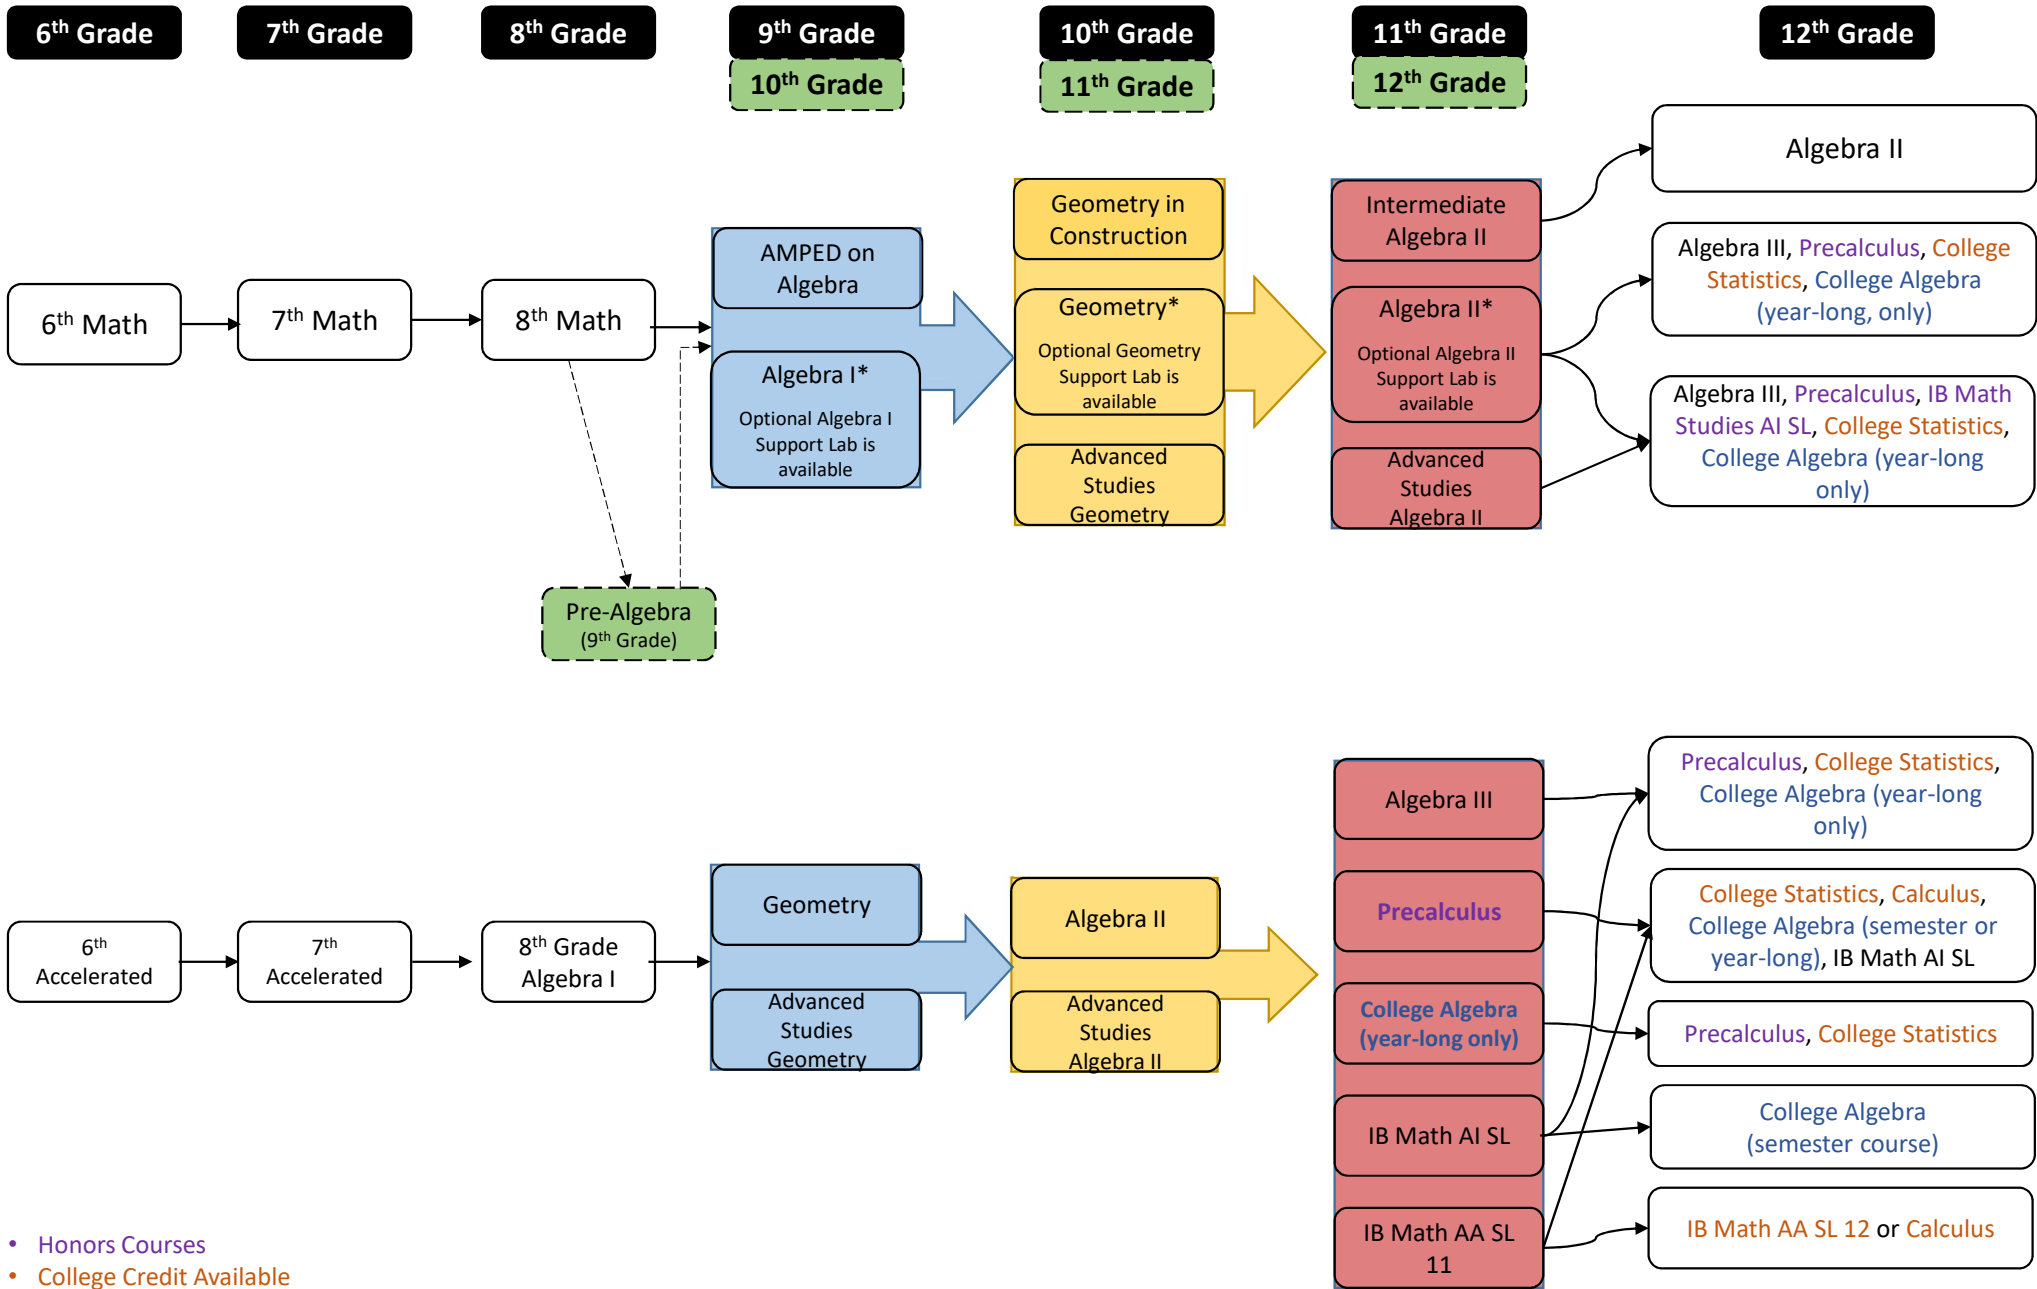

Lee's Summit Secondary Math Flowchart 2024-25

- Honors Courses
- College Credit Available
- Course may be taken as a dual credit course only