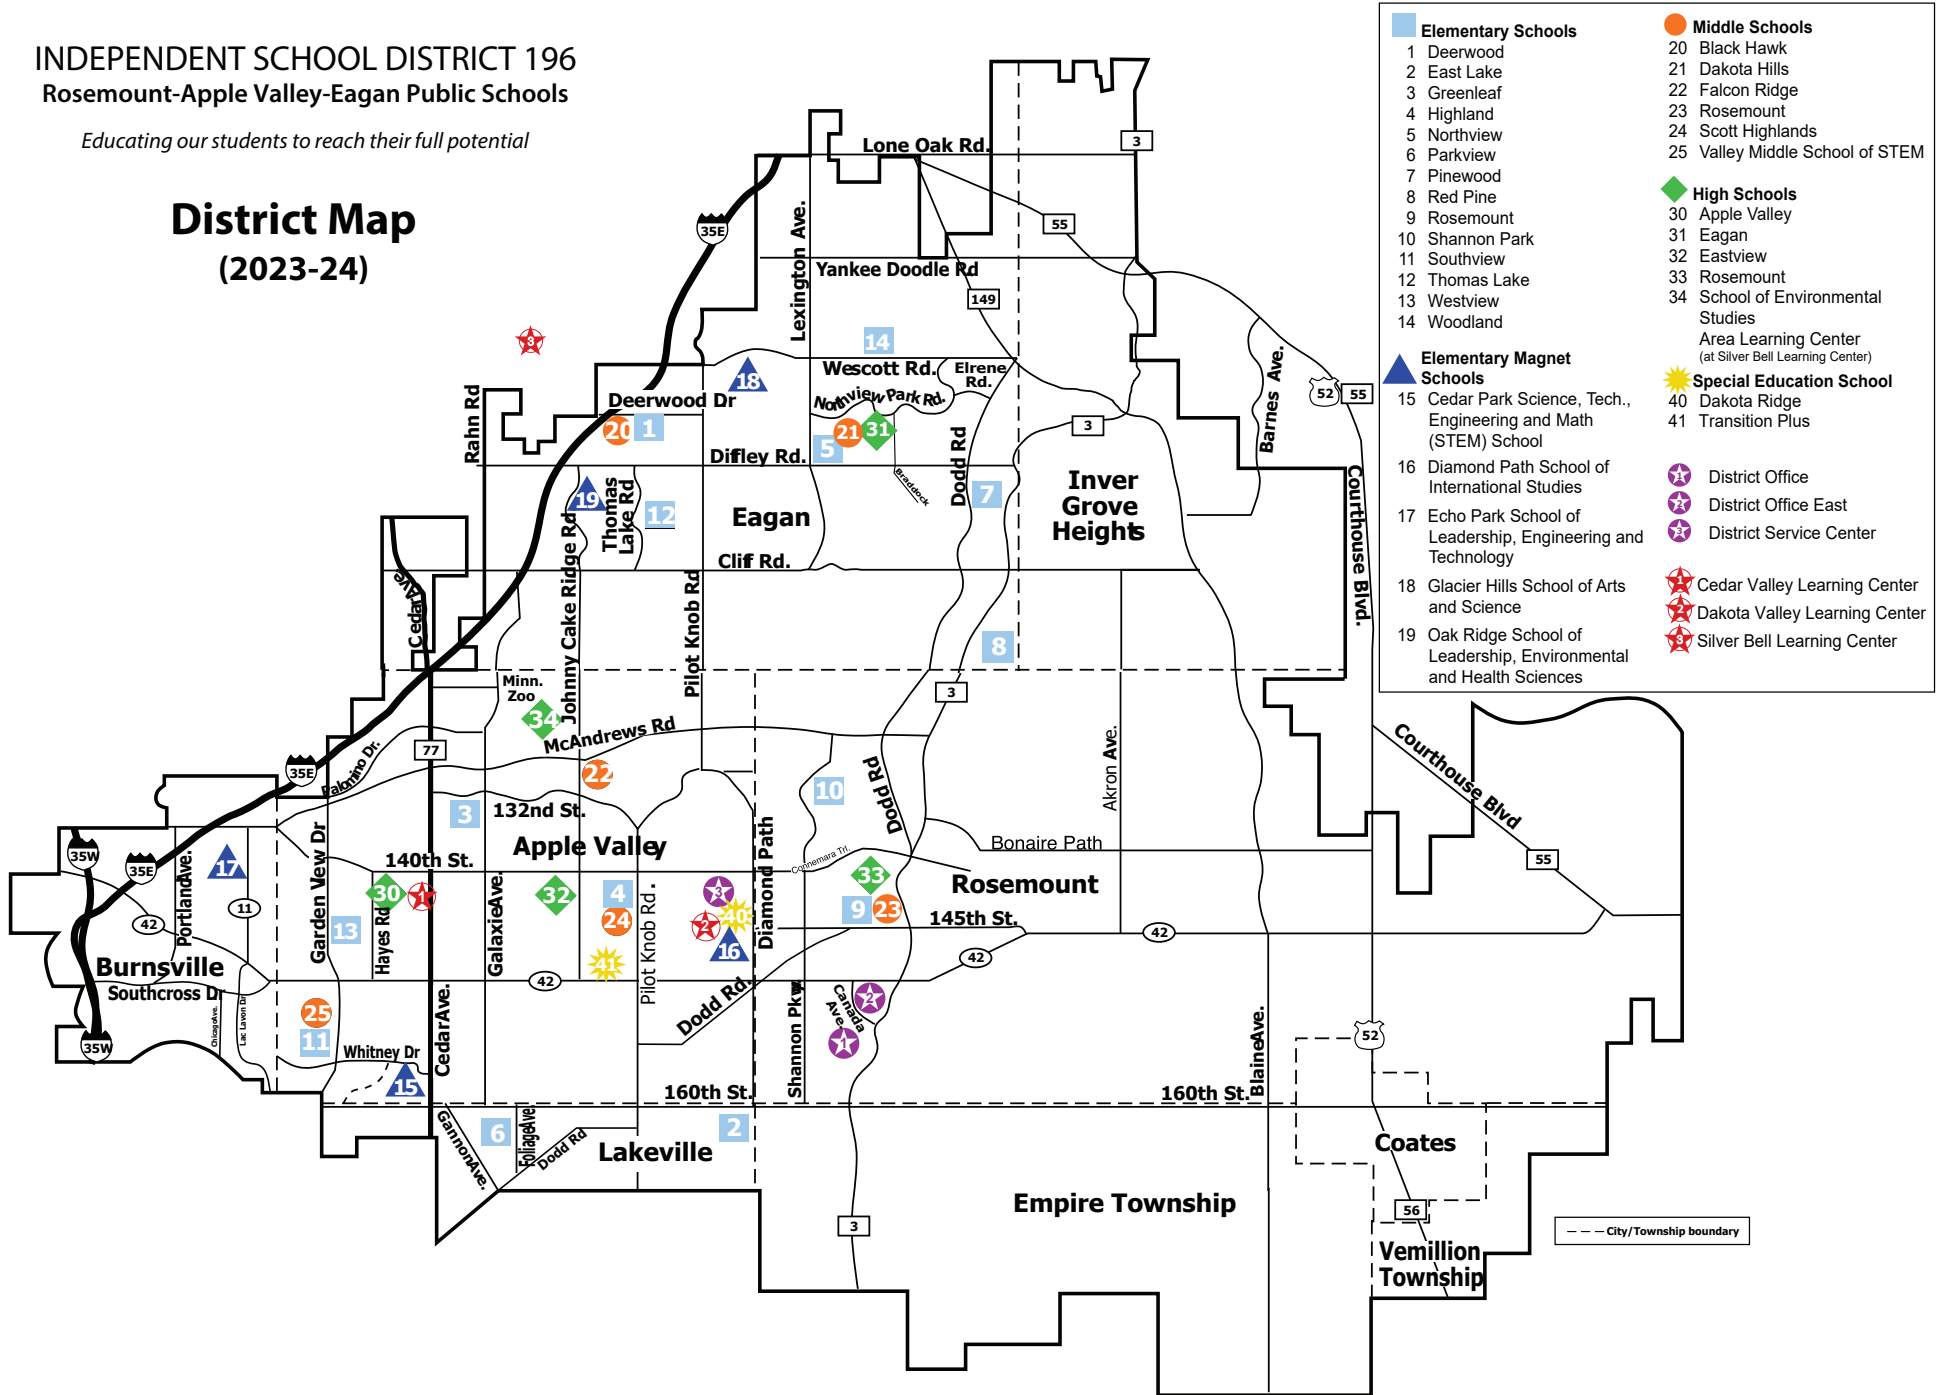

INDEPENDENT SCHOOL DISTRICT 196
Rosemount-Apple Valley-Eagan Public Schools

Educating our students to reach their full potential

District Map
(2023-24)

- | | |
|--|---|
| ■ Elementary Schools | ● Middle Schools |
| 1 Deerwood | 20 Black Hawk |
| 2 East Lake | 21 Dakota Hills |
| 3 Greenleaf | 22 Falcon Ridge |
| 4 Highland | 23 Rosemount |
| 5 Northview | 24 Scott Highlands |
| 6 Parkview | 25 Valley Middle School of STEM |
| 7 Pinewood | |
| 8 Red Pine | ◆ High Schools |
| 9 Rosemount | 30 Apple Valley |
| 10 Shannon Park | 31 Eagan |
| 11 Southview | 32 Eastview |
| 12 Thomas Lake | 33 Rosemount |
| 13 Westview | 34 School of Environmental Studies |
| 14 Woodland | Area Learning Center (at Silver Bell Learning Center) |
| ▲ Elementary Magnet Schools | ★ Special Education School |
| 15 Cedar Park Science, Tech., Engineering and Math (STEM) School | 40 Dakota Ridge |
| 16 Diamond Path School of International Studies | 41 Transition Plus |
| 17 Echo Park School of Leadership, Engineering and Technology | ☆ District Office |
| 18 Glacier Hills School of Arts and Science | ☆ District Office East |
| 19 Oak Ridge School of Leadership, Environmental and Health Sciences | ☆ District Service Center |
| | ★ Cedar Valley Learning Center |
| | ★ Dakota Valley Learning Center |
| | ★ Silver Bell Learning Center |