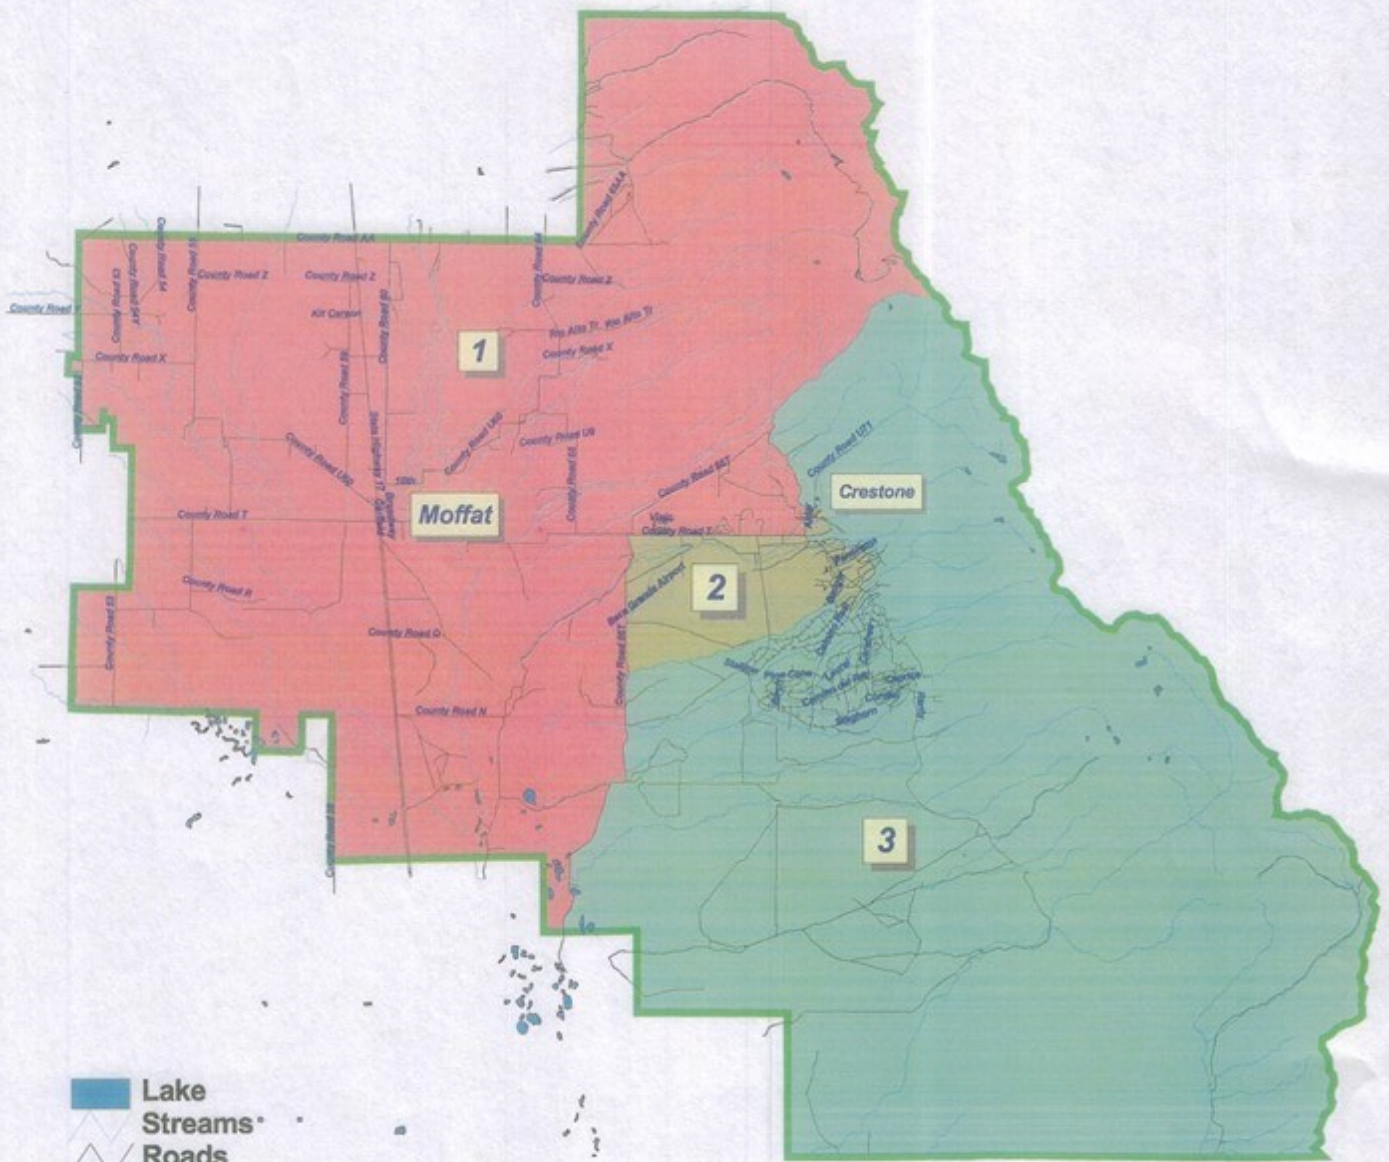

Moffat Consolidated School District #2 Proposed Director District Boundaries Scenario #1 - April 20, 2005

- Lake
- Streams
- Roads
- Subdivisions
- Parcels
- 1
- 2
- 3
- Dist_bndy

Two Seats at Large
 District 1 - 460 Persons
 District 2 - 444 Persons
 District 3 - 433 Persons