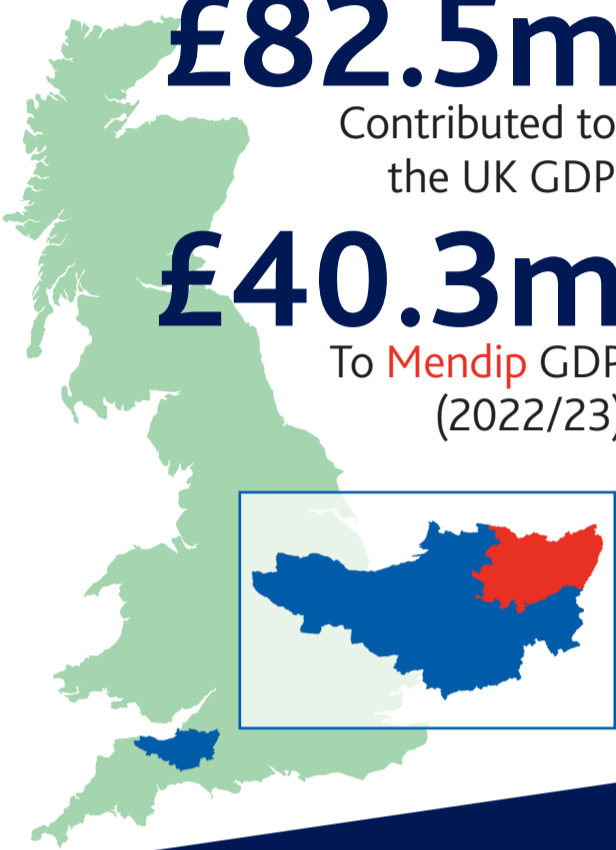

MILLFIELD

IN THE COMMUNITY

£82.5m

Contributed to the UK GDP

£40.3m

To Mendip GDP (2022/23)

2,014 jobs

8,000