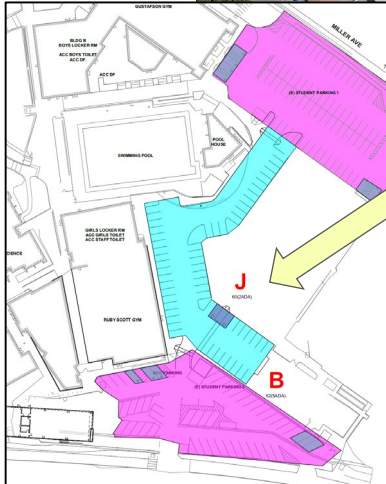

Archie Williams HS Parking Plan Update

Archie Williams HS Parking Plan Update

Redwood HS Parking Plan Update

Tamalpais HS Parking Plan Update ~ Short-Term

TAMALPAIS HIGH SCHOOL CAMPUS
Temporary Parking Lot Location

Google Earth

Temp Parking (Construction)

700 ft

Tamalpais HS Parking Plan Update ~ Short-Term

Tamalpais HS Parking Plan Update ~ Long-Term

NEW PARKING COUNT

TAMALPAIS HIGH SCHOOL | SIGNATURE PROJECTS

LEGEND:

- EXISTING PARKING
- NEW PARKING
- ADA PARKING (INCLUDED IN TOTAL COUNT)

PARKING SPACE TABLE - TAMALPAIS HS

Location/Lot	Existing Spaces	New Spaces	Net Change
A - Miller Parking Lot	83	77	-6
B - Back Parking Lot	52	52	0
C - Field House Parking Lot	12	12	0
I - Visitor Parking	5	5	0
J - Miller Expanded Parking Lot (New)	0	130	130
Interior Parking Spaces	47	0	-47
	199	276	77
	Total Net Change		77