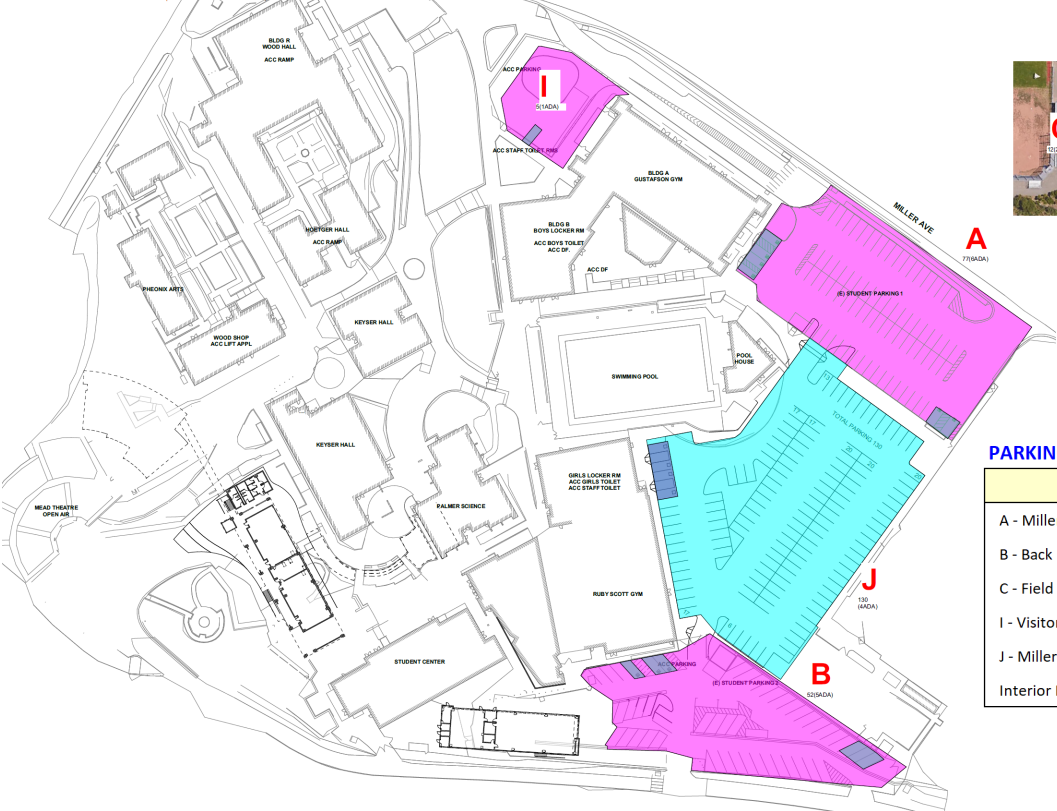

Archie Williams HS Parking Plan Update

Archie Williams HS Parking Plan Update

Redwood HS Parking Plan Update

Tamalpais HS Parking Plan Update ~ Short-Term

TAMALPAIS HIGH SCHOOL CAMPUS
Temporary Parking Lot Location

Google Earth

Temp Parking (Construction)

700 ft

Tamalpais HS Parking Plan Update ~ Short-Term

Tamalpais HS Parking Plan Update ~ Long-Term

NEW PARKING COUNT

TAMALPAIS HIGH SCHOOL | SIGNATURE PROJECTS

LEGEND:

- EXISTING PARKING
- NEW PARKING
- ADA PARKING (INCLUDED IN TOTAL COUNT)

PARKING SPACE TABLE - TAMALPAIS HS

Location/Lot	Existing Spaces	New Spaces	Net Change
A - Miller Parking Lot	83	77	-6
B - Back Parking Lot	52	52	0
C - Field House Parking Lot	12	12	0
I - Visitor Parking	5	5	0
J - Miller Expanded Parking Lot (New)	0	130	130
Interior Parking Spaces	47	0	-47
	199	276	77
	Total Net Change		77