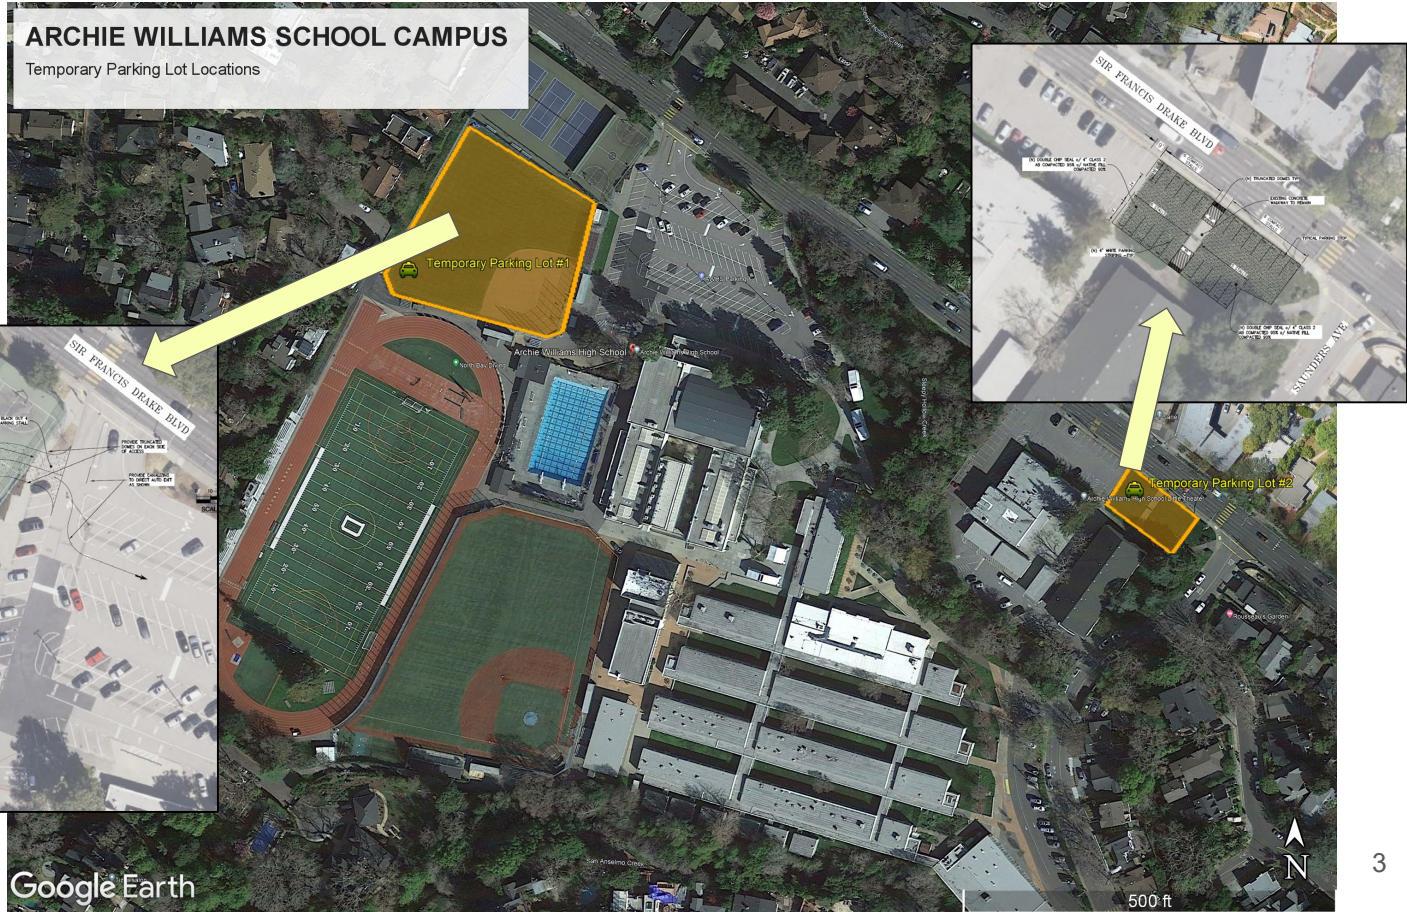

TAMALPAIS UNION HIGH
SCHOOL DISTRICT

PARKING PLAN TIMELINE

Archie Williams HS, Redwood HS,
& Tamalpais HS

August 8, 2023

AGENDA:

- Parking Plan Update
 - Archie Williams HS
- Parking Plan Update
 - Redwood HS
- Parking Plan Update (Short & Long-Term)
 - Tamalpais HS
- Questions?

Archie Williams HS Parking Plan Update

Archie Williams HS Parking Plan Update

Redwood HS Parking Plan Update

Tamalpais HS Parking Plan Update ~ Short-Term

TAMALPAIS HIGH SCHOOL CAMPUS
Temporary Parking Lot Location

- EXISTING PARKING
- NEW PARKING
- ADA PARKING (INCLUDED IN TOTAL COUNT)

PARKING SPACE TABLE - TAMALPAIS HS

Location/Lot	Existing Spaces	New Spaces	Net Change
A - Miller Parking Lot	83	77	-6
B - Back Parking Lot	52	52	0
C - Field House Parking Lot	12	12	0
I - Visitor Parking	5	5	0
J - Miller Expanded Parking Lot (New)	0	130	130
Interior Parking Spaces	47	0	-47
	199	276	77
	Total Net Change		77