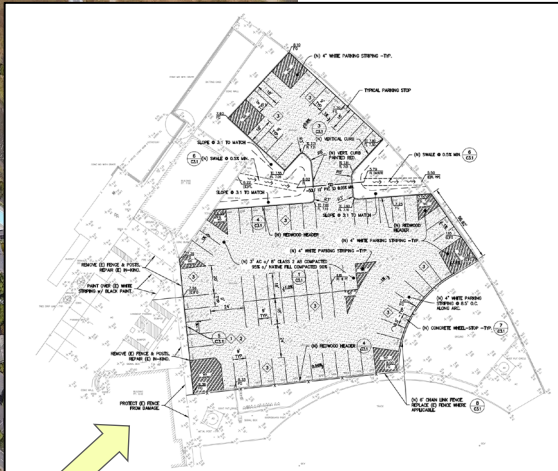

Archie Williams HS Parking Plan Update

Archie Williams HS Parking Plan Update

Redwood HS Parking Plan Update

Tamalpais HS Parking Plan Update ~ Short-Term

TAMALPAIS HIGH SCHOOL CAMPUS
Temporary Parking Lot Location

- EXISTING PARKING
- NEW PARKING
- ADA PARKING (INCLUDED IN TOTAL COUNT)

PARKING SPACE TABLE - TAMALPAIS HS

Location/Lot	Existing Spaces	New Spaces	Net Change
A - Miller Parking Lot	83	77	-6
B - Back Parking Lot	52	52	0
C - Field House Parking Lot	12	12	0
I - Visitor Parking	5	5	0
J - Miller Expanded Parking Lot (New)	0	130	130
Interior Parking Spaces	47	0	-47
	199	276	77
	Total Net Change		77