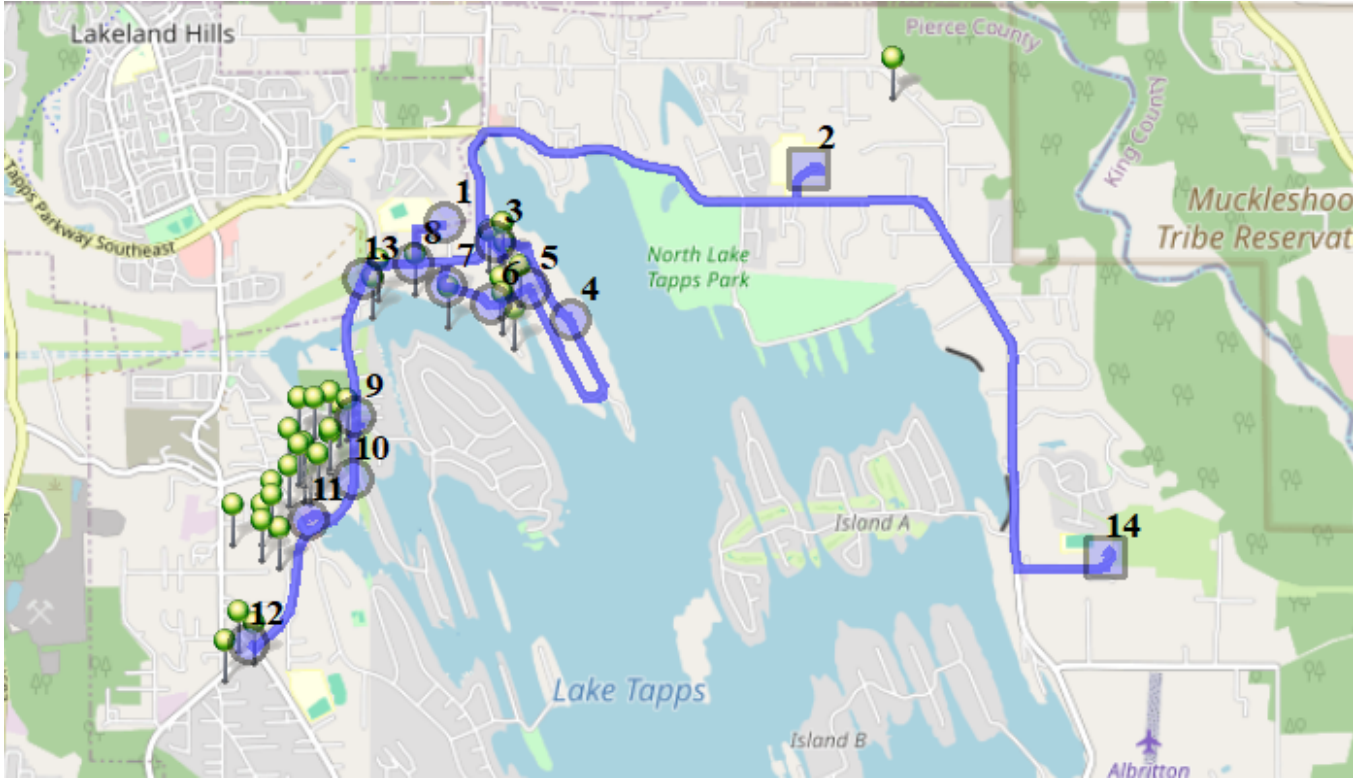

Run - 23 PM NTMS Snow

9/1/2022 - 8/14/2024

Driver:
Time: 1 hr 0 min
Students: 42 / 43

Vehicle: D23
Distance: 16.01 mi
Description: Grandview/Creator Luth. church/Orion Rdg./Deer Isl.

Mon, Tue, Wed, Thu, Fri

Map

- #1 - 2:00 PM - Depart Base / 1320 178TH Ave East
- #2 - 2:20 PM - Depart NTMS / 20029 12th St East
42 Pickup
- #3 - 2:26 PM - Stop / 14TH Stct East & TACOMA POINT Drive East
4 Dropoff
- #4 - 2:28 PM - Stop / 1905 TACOMA POINT Drive East
2 Dropoff
- #5 - 2:30 PM - Stop / 1704 186th St East
2 Dropoff
- #6 - 2:32 PM - Stop / 18225 17th St East
3 Dropoff
- #7 - 2:33 PM - Stop / 18011 17th St East
1 Dropoff
- #8 - 2:34 PM - Stop / 17719 16th Stct East
1 Dropoff
- #9 - 2:36 PM - Grandview / 2415 173rd Avcct East
15 Dropoff
- #10 - 2:39 PM - Spruce Ridge / 2806 Sumner Tapps Hwy East
3 Dropoff

#11 - 2:43 PM - Orion Ridge / 17075 Forest Canyon Road East

6 Dropoff

#12 - 2:46 PM - Stop / 16702 South Tapps Drive East

4 Dropoff

#13 - 2:46 PM - Fairweather Cove / 17503 16th Stct East

2 Dropoff

#14 - 3:00 PM - DHES / 21727 34th St East