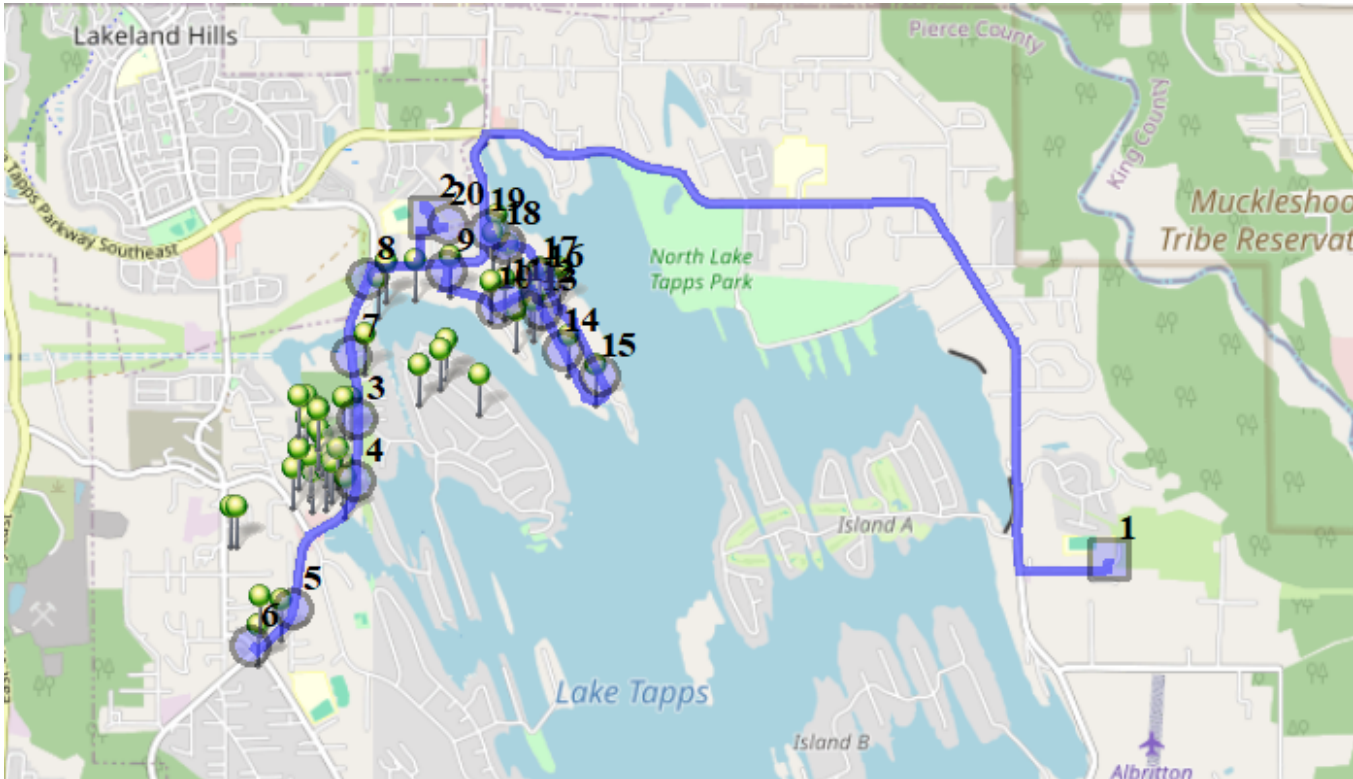

#1 - 3:10 PM - Depart DHES / 21727 34th St E

29 Pickup

#2 - 3:25 PM - Depart LTES / 1320 178th Ave East

1 Dropoff
34 Pickup

#3 - 3:31 PM - Grandview Ridge / 2415 173rd Ave East

17 Dropoff

#4 - 3:33 PM - Spruce Ridge 2 / 2820 Sumner Tapps Hwy East

14 Dropoff

#5 - 3:34 PM - Stop / 3603 169th Ave East

2 Dropoff

#6 - 3:35 PM - Creator Lutheran / 16702 South Tapps Drive East

6 Dropoff

#7 - 3:35 PM - Stop / 2011 Sumner-Tapps Hwy East

1 Dropoff

#8 - 3:36 PM - Fairweather Cove / 17503 16th St East

4 Dropoff

#9 - 3:38 PM - Stop / 1606 180th Ave East

1 Dropoff

#10 - 3:39 PM - Stop / 18225 17th St East

2 Dropoff

#11 - 3:39 PM - Stop / 18315 17TH ST E

2 Dropoff

#12 - 3:40 PM - Stop / 1715 186TH AVE E

1 Dropoff

#17 - 3:44 PM - Stop / 1618 TACOMA POINT DR E

1 Dropoff

#18 - 3:45 PM - Stop / 1411 TACOMA POINT Drive East

2 Dropoff

#19 - 3:46 PM - Stop / 1321 Tacoma Point Drive East

5 Dropoff

#20 - 3:49 PM - Return to Base / 1320 178TH Ave East