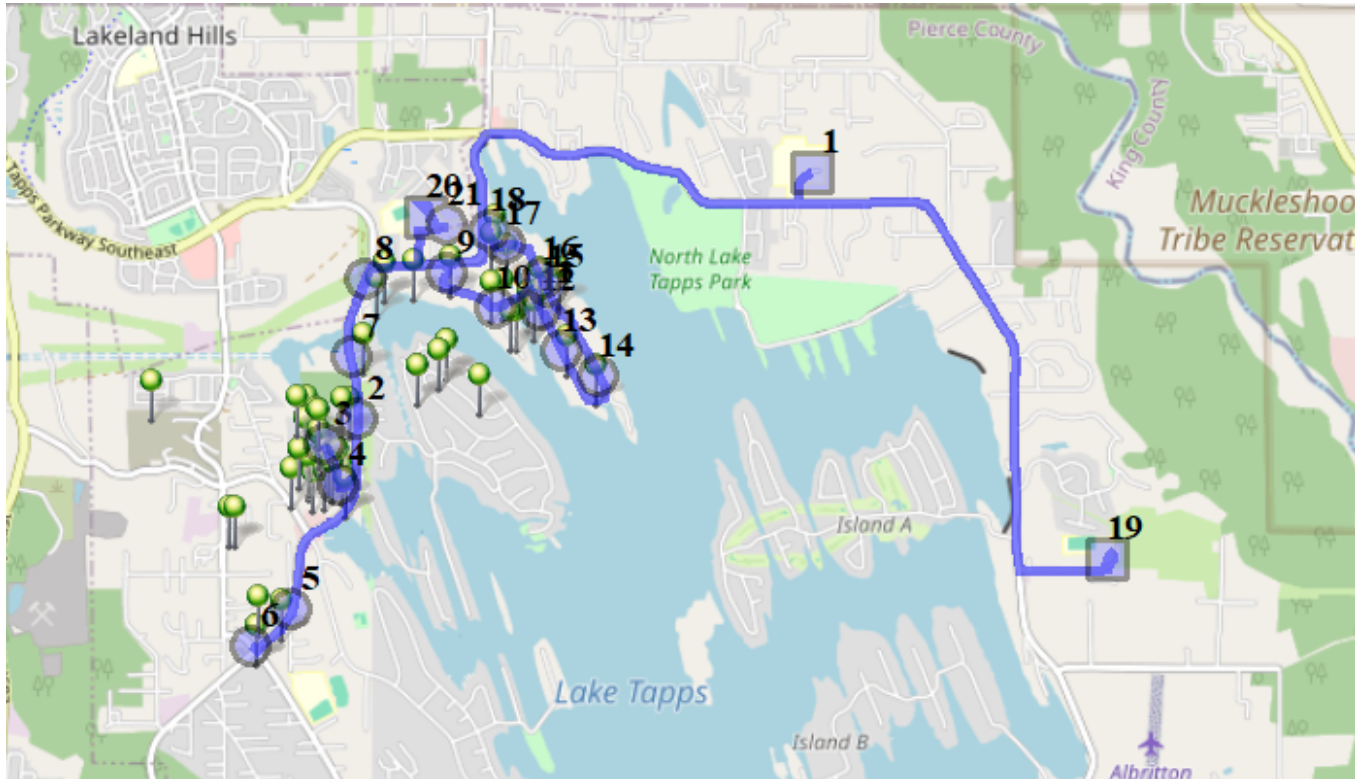

Run - 23 AM ELE Snow

9/1/2022 - 8/14/2024

Mon, Tue, Wed, Thu, Fri

Driver:
Time: 1 hr 7 min
Students: 64 / 65

Vehicle: D23
Distance: 17.13 mi
Description: Grandview/Creator Luth. church/Orion Rdg./Tacoma Point

Map

#1 - 7:38 AM - Depart NTMS / 20029 12TH St E

#2 - 7:45 AM - Grandview Ridge / 2415 173rd Avcet East

17 Pickup

#3 - 7:47 AM - Spruce Ridge + Backing Turnaround / 2706 173rd Ave E

6 Pickup

#4 - 7:49 AM - Spruce Ridge #2 / 2842 173rd Ave E

8 Pickup

#5 - 7:51 AM - Stop / 3603 169th Ave East

2 Pickup

#6 - 7:52 AM - Stop / 16702 South Tapps Drive East

6 Pickup

#7 - 7:53 AM - Stop / 2011 Sumner-Tapps Hwy East

1 Pickup

#8 - 7:54 AM - Fairweather Cove / 17503 16th Stct East

4 Pickup

#9 - 7:55 AM - Stop / 1606 180th Ave East

1 Pickup

#10 - 7:57 AM - Stop / 18225 17th St East

5 Pickup

- #11 - 7:58 AM - Stop / 1715 186th Ave East**
2 Pickup
- #12 - 7:59 AM - Stop / 1804 186TH AVE E**
1 Pickup
- #13 - 7:59 AM - Stop / 2011 186th Ave East**
1 Pickup
- #14 - 8:01 AM - Stop / 2212 E TACOMA POINT DR E**
1 Pickup
- #15 - 8:03 AM - Stop / 1705 TACOMA POINT DR E**
1 Pickup
- #16 - 8:03 AM - Stop / 1618 TACOMA POINT DR E**
1 Pickup
- #17 - 8:04 AM - Stop / 1411 TACOMA POINT Drive East**
2 Pickup
- #18 - 8:04 AM - Stop / 1321 TACOMA POINT DR E**
5 Pickup
- #19 - 8:25 AM - DHES / 21727 34th St East**
30 Dropoff
- #20 - 8:35 AM - LTES / 1320 178th Ave E**
35 Dropoff
- #21 - 8:45 AM - Return to Base / 1402 180th Ave East**