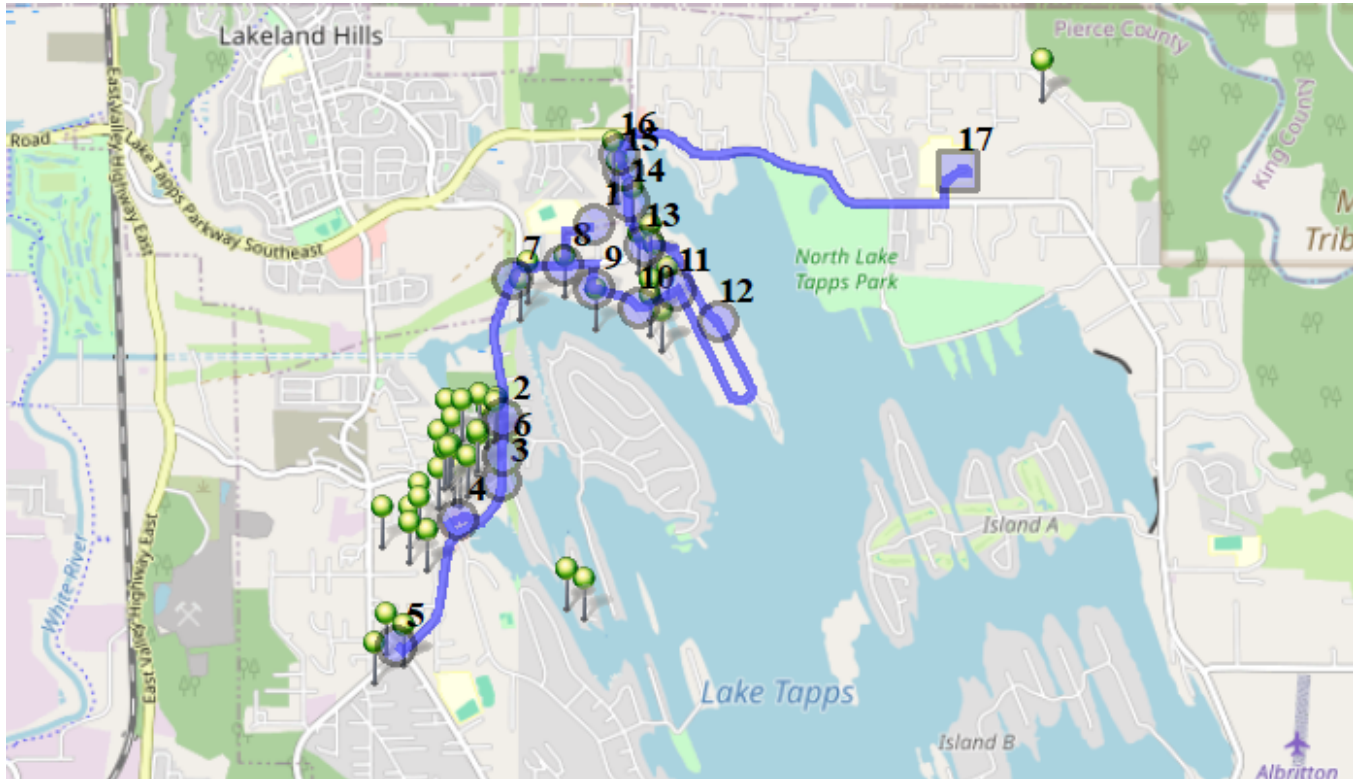

#1 - 6:57 AM - Depart Base / 1320 178TH Ave East

#2 - 7:01 AM - Grandview / 2415 173rd Ave East

17 Pickup

#3 - 7:02 AM - Spruce Ridge / 2808 Sumner Tapps Hwy East

3 Pickup

#4 - 7:07 AM - Orion Ridge / 17073 Forest Canyon Road East

6 Pickup

#5 - 7:10 AM - Stop / 16702 South Tapps Drive East

5 Pickup

#6 - 7:11 AM - Backing Turnaround / Sumner Tapps Hwy East & Deer Island Drive East

3 Pickup

#7 - 7:15 AM - Fairweather Cove / 17503 16th Stct East

1 Pickup

#12 - 7:21 AM - Stop / 1905 TACOMA POINT Drive East

2 Pickup

#13 - 7:23 AM - Stop / 14TH Stct East & TACOMA POINT Drive East

5 Pickup

#14 - 7:24 AM - Stop / 1207 182nd Ave East

1 Pickup

#15 - 7:24 AM - Stop / 182nd Ave East & 10th Stct East

1 Pickup

#16 - 7:24 AM - Stop / 908 182ND Ave East

1 Pickup

#17 - 7:35 AM - NTMS / 20029 12th St East

55 Dropoff