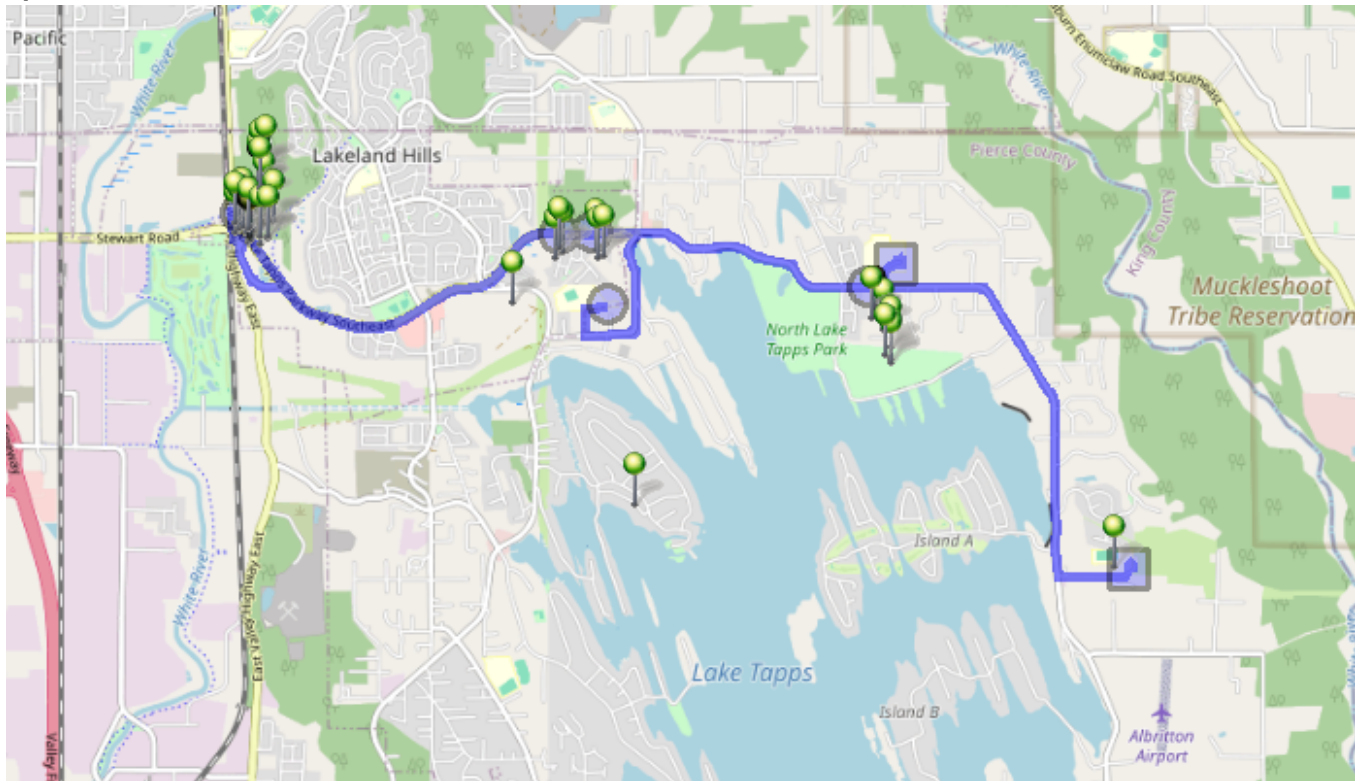

Run - 22 PM NTMS Snow

9/1/2022 - 7/4/2024

Mon, Tue, Wed, Thu, Fri

Driver:
Time: 49 min
Students: 47 / 47

Vehicle: D22
Distance: 12.44 mi
Description: Belara Apt./Terrace View

Map

#1 - 2:00 PM - Depart /Base / Dieringer Trans 1402 180th Ave East

#2 - 2:20 PM - Depart NTMS / NTMS 20029 12TH St E

47 Pickup

#3 - 2:24 PM - Boardwalk / 1208 200th Ave East

7 Dropoff

#4 - 2:28 PM - Stop / 6327 Franklin Ave

3 Dropoff

#5 - 2:28 PM - Stop / CHARLOTTE Ave Southeast & LAKE TAPPS Parkway Southeast

5 Dropoff

#6 - 2:32 PM - Lower Belara / 6132 Alexander Place Southeast

23 Dropoff

#7 - 2:34 PM - Stop / 118 61st Place Southeast

9 Dropoff

#8 - 2:49 PM - DHES / 21727 34th St E