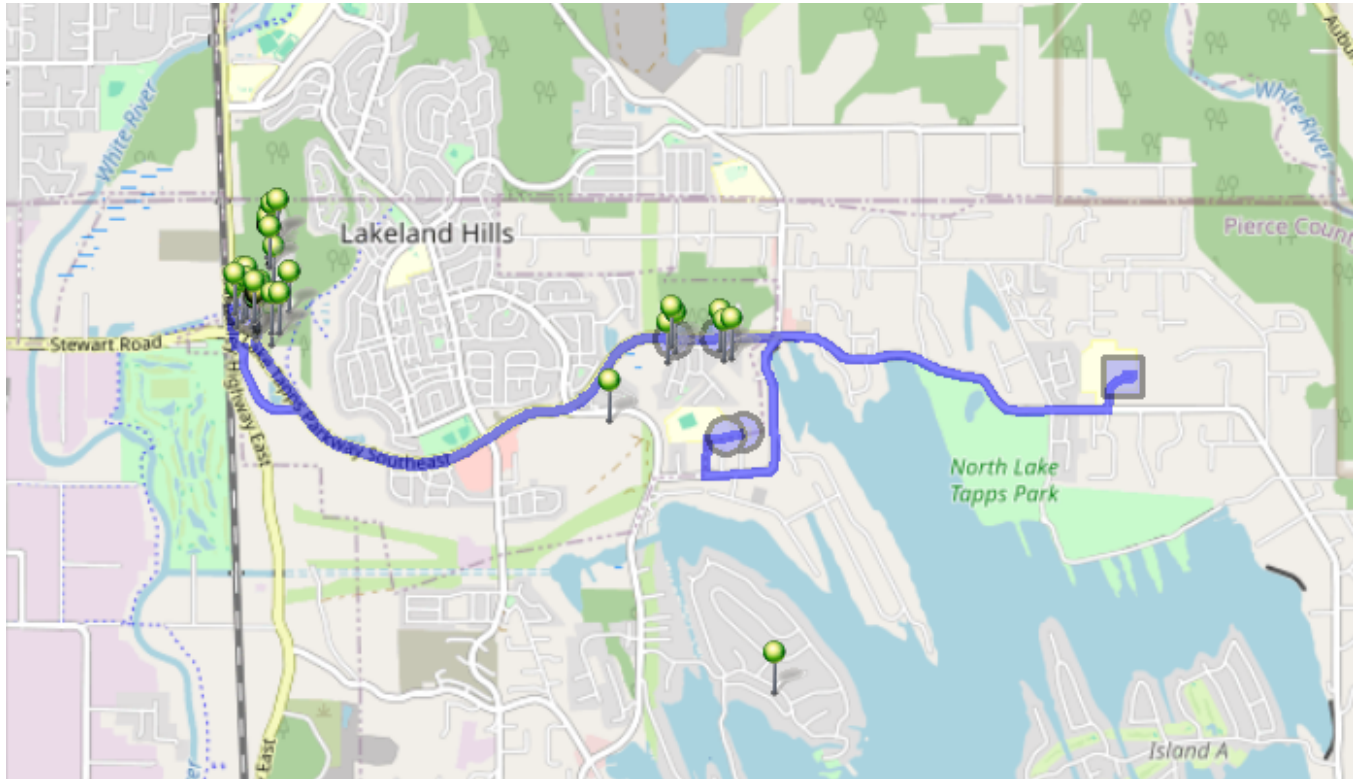

Run - 22 AM NTMS Snow

9/1/2022 - 7/4/2024

Mon, Tue, Wed, Thu, Fri

Driver:
Time: 35 min
Students: 43 / 43

Vehicle: D22
Distance: 7.37 mi
Description: Belara Apt./Terrace View

Map

#1 - 7:00 AM - Stage Base / 1320 178TH Ave East

#2 - 7:01 AM - Depart Base / 1409 179th Ave East

#3 - 7:04 AM - Stop / 6326 Franklin Ave

4 Pickup

#4 - 7:05 AM - Stop / Charlotte Ave Southeast & Lake Tapps Parkway Southeast

5 Pickup

#5 - 7:12 AM - Stop / 6132 Alexander Place Southeast

25 Pickup

#6 - 7:24 AM - Stop / 118 61st Place Southeast

9 Pickup

#7 - 7:35 AM - NTMS / NTMS 20029 12TH St E

43 Dropoff