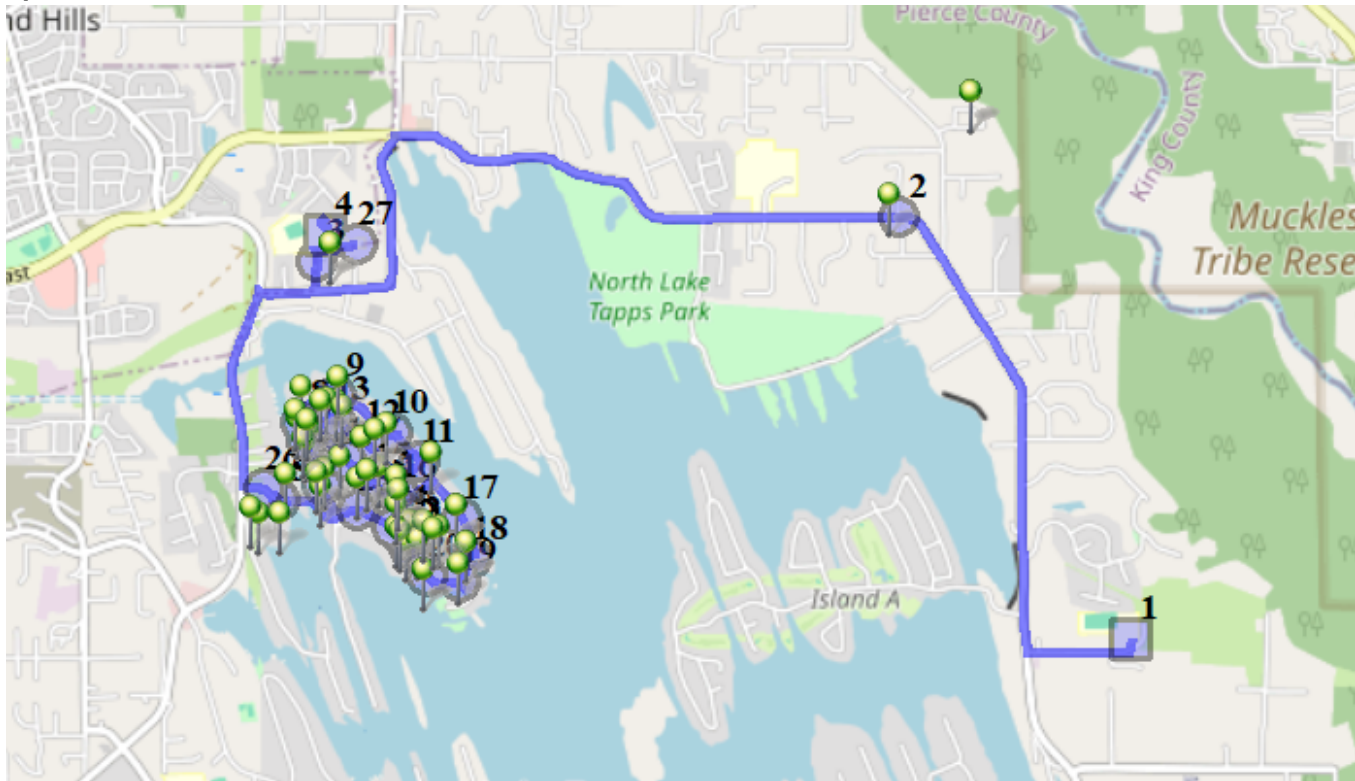

Run - 21 PM ELE Snow

9/1/2022 - 7/4/2024

Mon, Tue, Wed, Thu, Fri

Driver:
Time: 1 hr 0 min
Students: 62 / 58

Vehicle: D21
Distance: 10.15 mi
Description: Driftwood

Map

#1 - 3:00 PM - DHES / 21727 34th St E

32 Pickup

#2 - 3:06 PM - Stop / 12th St East & 208th Ave East

1 Dropoff

#3 - 3:12 PM - Stop / 17811 14th Stct East

2 Dropoff

#4 - 3:20 PM - LTES / 1320 178th Ave E

30 Pickup

#5 - 3:26 PM - Stop / 176th Ave East & Driftwood Drive East

2 Dropoff

#6 - 3:43 PM - Stop / 2523 179th Ave East

3 Dropoff

#7 - 3:44 PM - Stop / 2407 179th Ave East

7 Dropoff

#8 - 3:44 PM - Stop / 2317 179th Ave East

1 Dropoff

#9 - 3:45 PM - Stop / 2320 185th Ave East

1 Dropoff

#10 - 3:46 PM - Stop / 2423 185th Ave East

- 2 Dropoff
- #11 - 3:47 PM - Stop / 2512 185th Ave East**
- 1 Dropoff
- #12 - 3:48 PM - Stop / 18104 25th Stct East**
- 5 Dropoff
- #13 - 3:49 PM - Stop / 17913 25th Stct East**
- 5 Dropoff
- #14 - 3:49 PM - Stop / 17921 26th Stct East**
- 1 Dropoff
- #15 - 3:50 PM - Stop / 18020 26th Stct East**
- 3 Dropoff
- #16 - 3:51 PM - Stop / 18210 26th Stct East**
- 4 Dropoff
- #17 - 3:52 PM - Stop / 2616 185th Ave East**
- 2 Dropoff
- #18 - 3:52 PM - Stop / 2716 185TH AVE E**
- 2 Dropoff
- #19 - 3:53 PM - Stop / 185th Ave East & Driftwood Drive East**
- 1 Dropoff
- #20 - 3:53 PM - Stop / 18402 Driftwood Dr. E**
- 2 Dropoff
- #21 - 3:54 PM - Stop / 18303 Driftwood Dr E**
- 6 Dropoff
- #22 - 3:54 PM - Stop / 18219 Driftwood Drive East**
- 2 Dropoff
- #23 - 3:55 PM - Stop / 18213 Driftwood Drive East**
- 2 Dropoff
- #24 - 3:55 PM - Stop / 2728 182nd Ave East**
- 1 Dropoff
- #25 - 3:55 PM - Stop / Driftwood Drive East & 180th Ave East**
- 1 Dropoff
- #26 - 3:57 PM - Stop / 2708 176th Ave East**
- 1 Dropoff
- #27 - 4:00 PM - Return to Base / (Bus Garage) 178th Ave East - 1320**