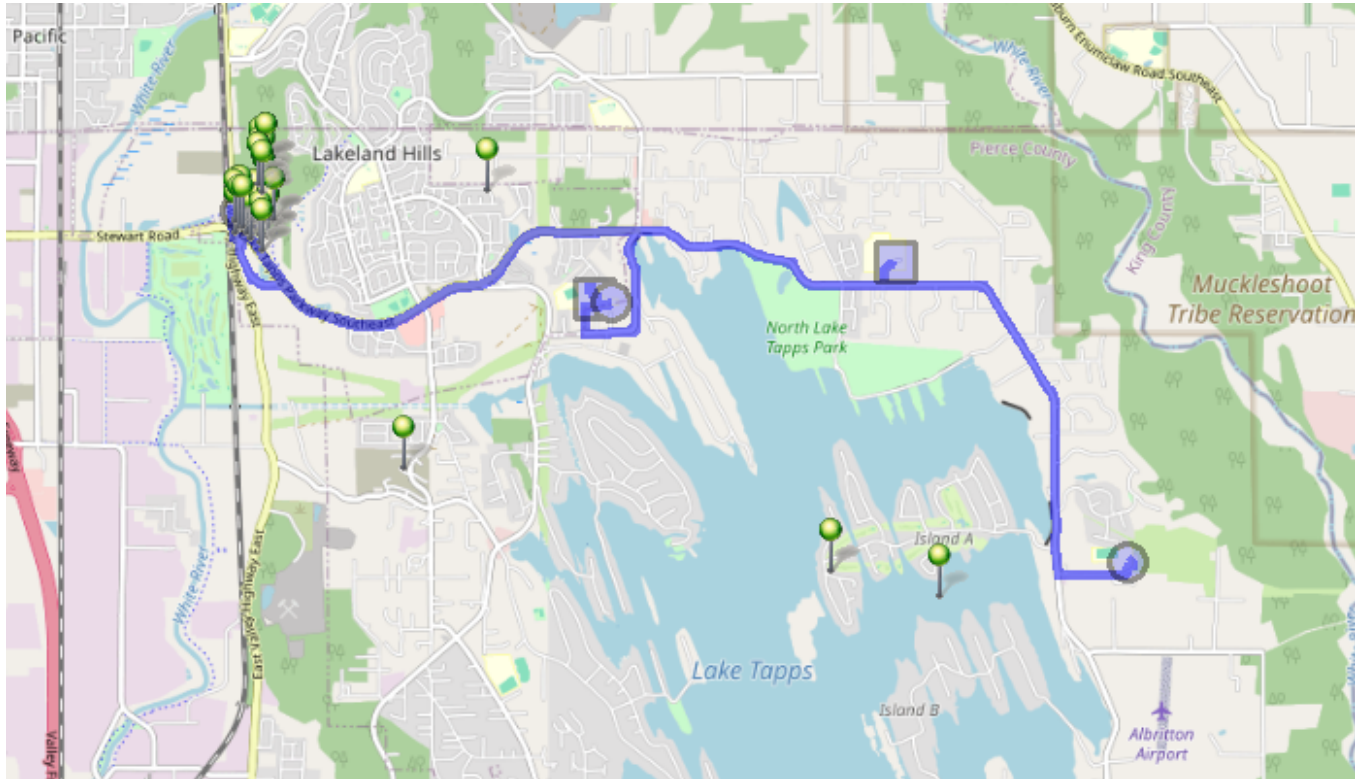

Run - 22 AM ELE Snow

9/1/2022 - 7/4/2024

Mon, Tue, Wed, Thu, Fri

Driver:
Time: 60 min
Students: 67 / 67

Vehicle: D22
Distance: 14.79 mi
Description: Belara Apt./Terrace View

Map

#1 - 7:45 AM - Depart NTMS / NTMS 20029 12TH St E

#2 - 7:54 AM - Stop / 6132 Alexander Place Southeast

54 Pickup

#3 - 8:04 AM - Stop / 118 61st Place Southeast

13 Pickup

#4 - 8:20 AM - DHES / Dieringer Heights Elementary School

37 Dropoff

#5 - 8:35 AM - LTES / Unknown Address

30 Dropoff

#6 - 8:45 AM - Return to Base / 1320 178TH Ave East