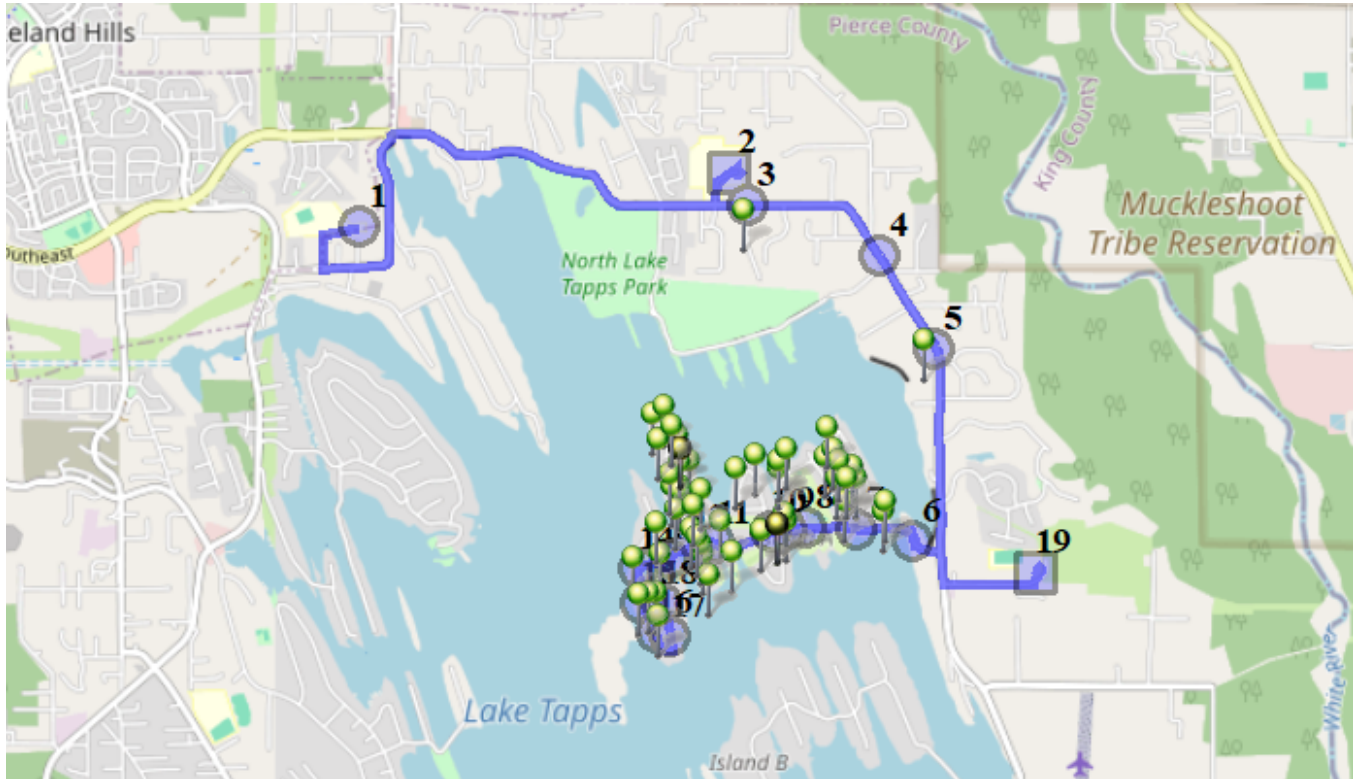

Run - 19 PM NTMS Snow

9/1/2022 - 7/4/2024
Mon, Tue, Wed, Thu, Fri

Driver:
Time: 52 min
Students: 58 / 60

Vehicle: D19
Distance: 8.16 mi
Description: Tapps Island

Map

- #1 - 2:00 PM - Depart Base / 1320 178TH Ave East**
- #2 - 2:20 PM - NTMS / 20029 12th St East**
58 Pickup
- #3 - 2:25 PM - Stop / 12th St East & 203rd Ave East**
1 Dropoff
- #4 - 2:27 PM - Stop / 1425 210TH AVE E**
- #5 - 2:27 PM - Stop / 2022 210TH AVE E**
1 Dropoff
- #6 - 2:30 PM - Stop / 21226 East Island Comm Parkway**
- #7 - 2:31 PM - Stop / 20919 Island Parkway East**
13 Dropoff
- #8 - 2:33 PM - Stop / Island Parkway East & 206th Ave East**
5 Dropoff
- #9 - 2:33 PM - Stop / 20423 Island Parkway East**
1 Dropoff
- #10 - 2:34 PM - Stop / 3102 204th Ave East**
6 Dropoff
- #11 - 2:35 PM - Stop / Island Parkway East & 200th Ave East**
19 Dropoff

#12 - 2:37 PM - Stop / 199th Avect East & Island Parkway East

4 Dropoff

#13 - 2:38 PM - Stop / 19725 Island Parkway

1 Dropoff

#14 - 2:39 PM - Stop / 196th & Island Parkway

2 Dropoff

#15 - 2:40 PM - Stop / 3510 196th Avect East

4 Dropoff

#16 - 2:41 PM - Stop / 3623 196th Avect East

2 Dropoff

#17 - 2:41 PM - Stop / 3714 197th Avect East

#18 - 2:42 PM - Stop / 3505 197th Avect East

1 Dropoff

#19 - 2:51 PM - DHES / 21727 34th St East