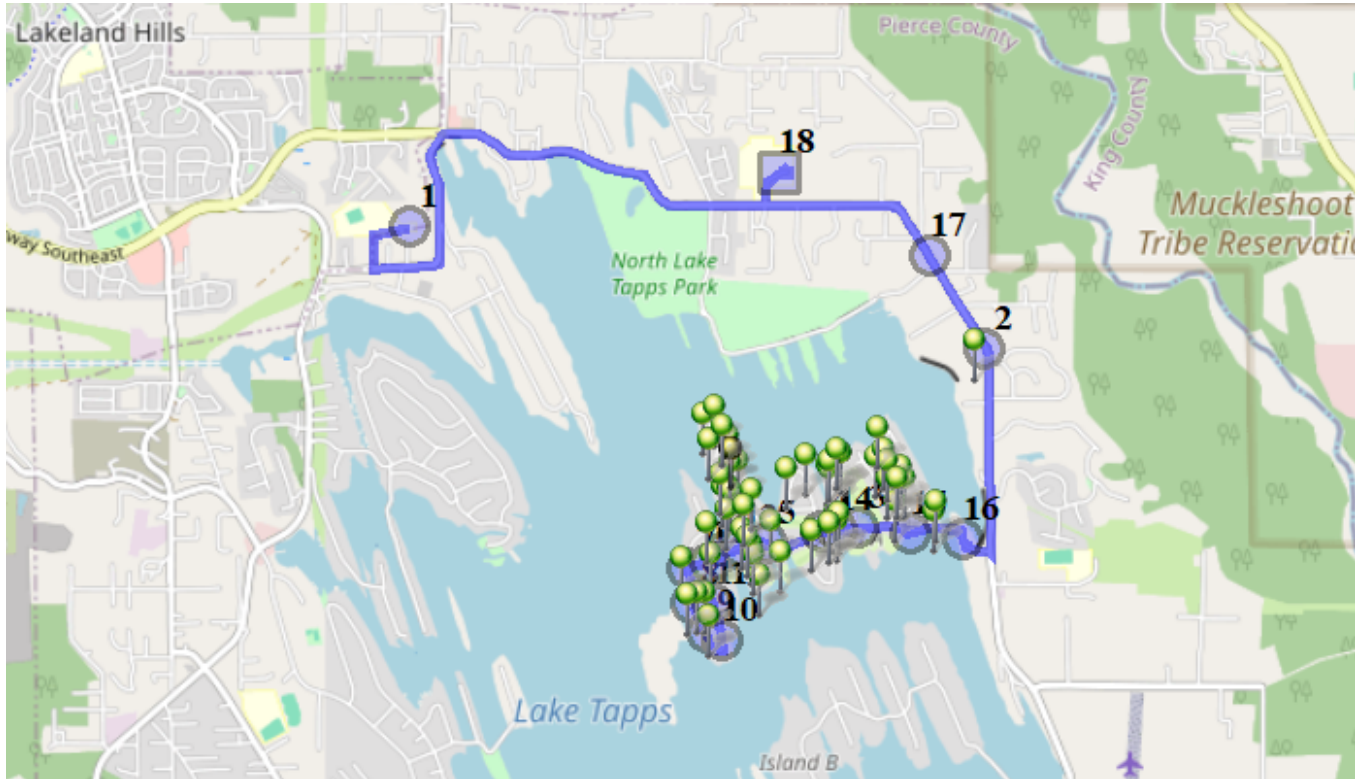

## Map

**#1 - 7:04 AM - Depart Base / 1320 178TH Ave East**

**#2 - 7:12 AM - Stop / 2022 210TH AVE E**

1 Pickup

**#3 - 7:16 AM - Stop / Island Parkway East & 206th Ave Ct East**

7 Pickup

**#4 - 7:17 AM - Stop / 3015 204th Avcet East**

4 Pickup

**#5 - 7:18 AM - Stop / Island Parkway East & 200th Ave East**

18 Pickup

**#6 - 7:20 AM - Stop / 19811 Island Parkway East**

**#7 - 7:20 AM - Stop / 196th & Island Parkway**

2 Pickup

**#8 - 7:21 AM - Stop / 3510 196th Avcet East**

2 Pickup

**#9 - 7:22 AM - Stop / 3623 196th Avcet East**

2 Pickup

**#10 - 7:23 AM - Stop / 3714 197th Avcet East**

**#11 - 7:23 AM - Stop / 3505 197th Avcet East**

1 Pickup

**#12 - 7:25 AM - Stop / 19716 ISLAND PKWY E**

1 Pickup

**#13 - 7:25 AM - Stop / 199th Avcct East & Island Parkway East**

6 Pickup

**#14 - 7:27 AM - Stop / 20502 ISLAND PKWY E**

5 Pickup

**#15 - 7:29 AM - Boat Ramp / 20919 Island Parkway East**

15 Pickup