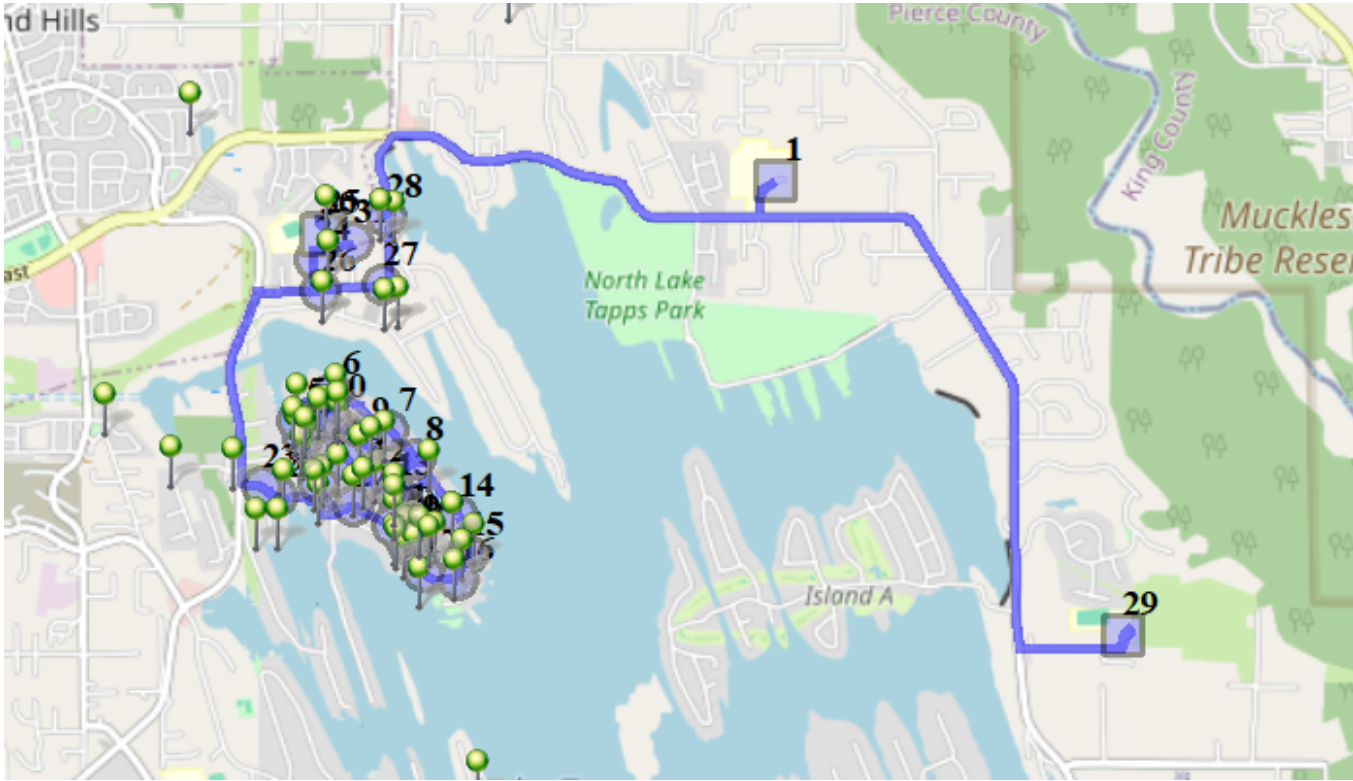

## Map

**#1 - 7:35 AM - Depart NTMS / 12th St E - 20029 (NTMS Bus Loop)**

**#2 - 7:43 AM - Stop / 176th Ave East & Driftwood Drive East**

2 Pickup

**#3 - 7:45 AM - Stop / 2523 179th Ave East**

3 Pickup

**#4 - 7:45 AM - Stop / 2407 179th Ave East**

7 Pickup

**#5 - 7:46 AM - Stop / 2317 179th Ave East**

1 Pickup

**#6 - 7:47 AM - Stop / 2320 185th Ave East**

1 Pickup

**#7 - 7:48 AM - Stop / 2423 185th Ave East**

2 Pickup

**#8 - 7:48 AM - Stop / 2512 185th Ave East**

2 Pickup

**#9 - 7:49 AM - Stop / 18104 25th Stct East**

5 Pickup

**#10 - 7:50 AM - Stop / 17913 25th Stct East**

4 Pickup

- #11 - 7:51 AM - Stop / 17928 26th Stct East  
1 Pickup
- #12 - 7:52 AM - Stop / 18020 26th Stct East  
3 Pickup
- #13 - 7:52 AM - Stop / 18210 26th Stct East  
4 Pickup
- #14 - 7:54 AM - Stop / 2616 185th Ave East  
2 Pickup
- #15 - 7:54 AM - Stop / 2716 185TH AVE E  
2 Pickup
- #16 - 7:55 AM - Stop / 185th Ave East & Driftwood Drive East  
1 Pickup
- #17 - 7:55 AM - Stop / 18402 Driftwood Dr. E  
2 Pickup
- #18 - 7:56 AM - Stop / 18303 Driftwood Dr E  
6 Pickup
- #19 - 7:56 AM - Stop / 18220 Driftwood Drive East  
2 Pickup
- #20 - 7:57 AM - Stop / 18213 Driftwood Drive East  
2 Pickup
- #21 - 7:57 AM - Stop / Driftwood Drive East & 182nd Ave East  
1 Pickup
- #22 - 7:58 AM - Stop / Driftwood Drive East & 180th Ave East  
1 Pickup
- #23 - 7:59 AM - Stop / 2708 176th Ave East  
1 Pickup
- #24 - 8:02 AM - Stop / 17811 14th Stct East  
2 Pickup
- #25 - 8:05 AM - LTES P/U transfer students / 1320 178th Ave East  
11 Pickup
- #26 - 8:08 AM - Stop / 17820 16TH ST E  
2 Pickup
- #27 - 8:09 AM - Stop / 18118 16TH ST CT E  
4 Pickup
- #28 - 8:10 AM - Stop / 1207 182nd Ave East  
3 Pickup
- #29 - 8:20 AM - DHES / 21727 34th St E  
43 Dropoff
- #30 - 8:35 AM - LTES / 1320 178th Ave E  
34 Dropoff
- #31 - 8:45 AM - Return Base / (Bus Garage) 178th Ave East - 1320