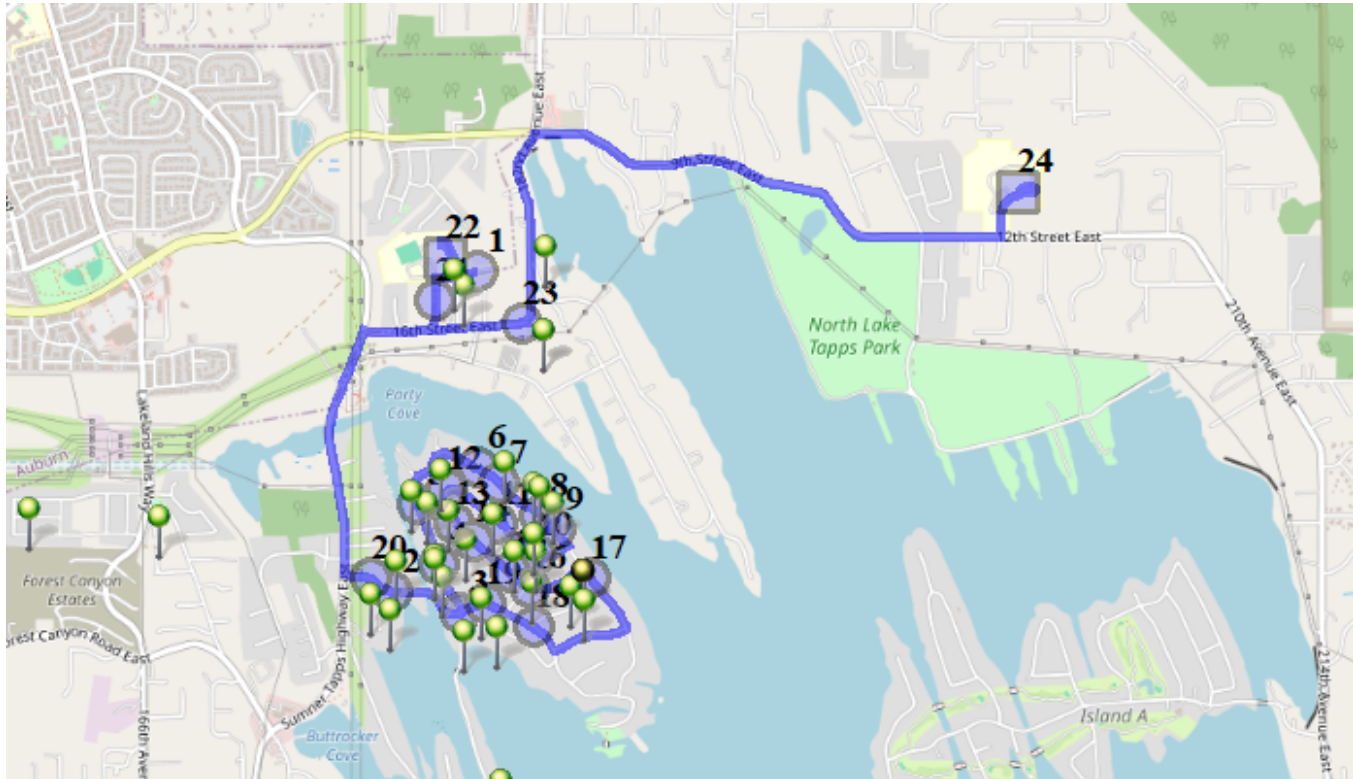

## Map

- #1 - 6:59 AM - Depart Base / 1320 178TH Ave East
- #2 - 7:04 AM - Stop / 176th Ave East & Driftwood Drive East  
3 Pickup
- #3 - 7:05 AM - Stop / Driftwood Dr E & 179th Ave East  
3 Pickup
- #4 - 7:06 AM - Stop / 2517 179th Ave East  
3 Pickup
- #5 - 7:07 AM - Stop / 2324 179th Ave East  
2 Pickup
- #6 - 7:08 AM - Stop / 2329 185TH AVE E  
1 Pickup
- #7 - 7:08 AM - Stop / 2410 185th Ave East  
1 Pickup
- #8 - 7:09 AM - Stop / 2430 185th Ave  
3 Pickup
- #9 - 7:09 AM - Stop / 2507 185th Ave E  
1 Pickup
- #10 - 7:10 AM - Stop / 25th St Ct East - 18219  
2 Pickup

1 Pickup

**#15 - 7:13 AM - Stop / 18021 26th Stct East**

1 Pickup

**#16 - 7:13 AM - Stop / 26th Stct East & 181st Ave East**

1 Pickup

**#17 - 7:14 AM - Stop / 2602 185th Ave East**

1 Pickup

**#18 - 7:16 AM - Stop / 182nd Ave East & Driftwood Drive East**

2 Pickup

**#19 - 7:16 AM - Stop / Driftwood Drive East & 180th Ave East**

3 Pickup

**#20 - 7:18 AM - Stop / 2708 176th Ave East**

1 Pickup

**#21 - 7:21 AM - Stop / 1419 178th Ave East**

3 Pickup

**#22 - 7:24 AM - LTES Transfer / 1320 178th Ave E**

**#23 - 7:27 AM - Stop / 18025 16th St East**

2 Pickup

**#24 - 7:33 AM - NTMS 1st Stall / 20029 12th St East**

38 Dropoff