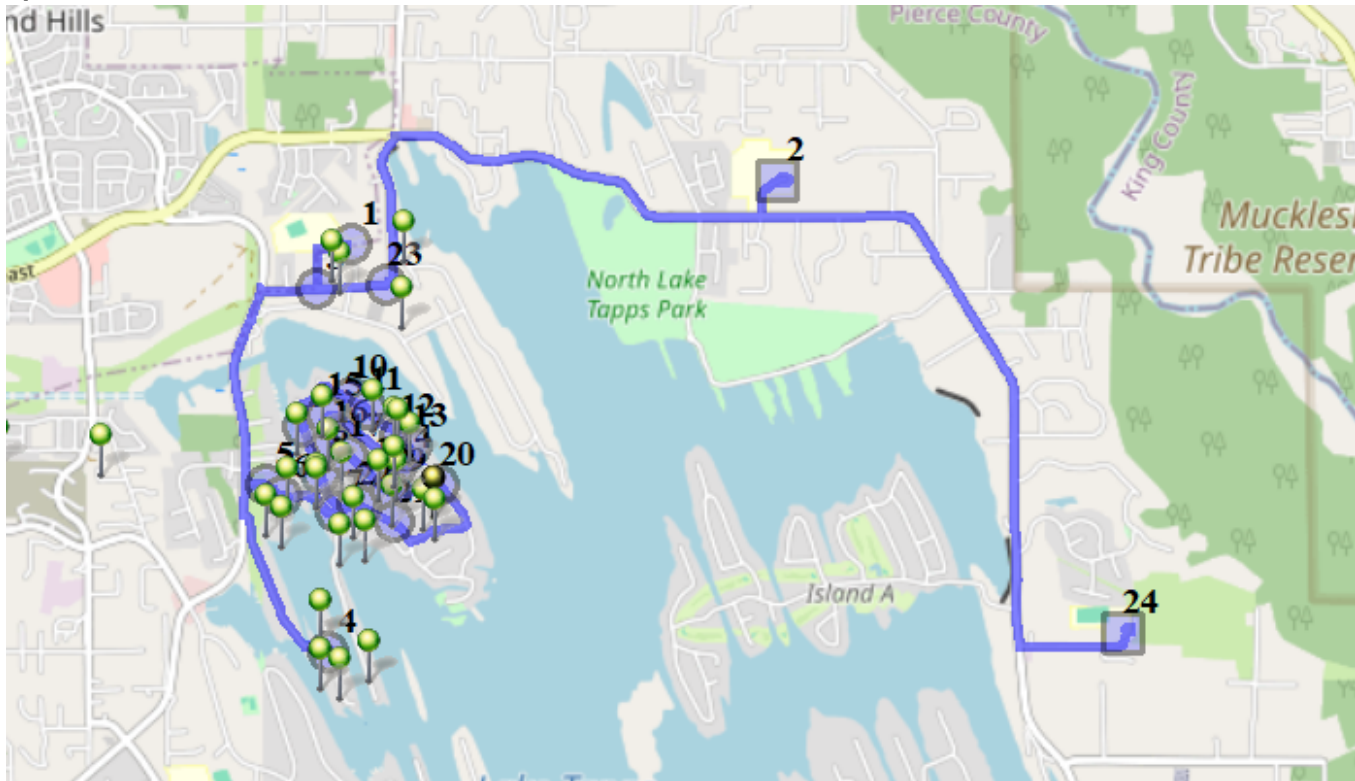

## Map

- #1 - 2:00 PM - Depart Base / 1320 178TH Ave East
- #2 - 2:20 PM - NTMS / 12th St East - 20029 (NTMS Stall 11)  
38 Pickup
- #3 - 2:29 PM - Stop / 16th St East & 178th Ave East  
2 Dropoff
- #4 - 2:33 PM - Stop / 3329 Deer Island Drive East  
5 Dropoff
- #5 - 2:36 PM - Stop / 2708 176th Ave East  
1 Dropoff
- #6 - 2:37 PM - Stop / 176th Ave East & Driftwood Drive East  
3 Dropoff
- #7 - 2:38 PM - Stop / Driftwood Dr E & 179th Ave East  
5 Dropoff
- #8 - 2:39 PM - Stop / 2517 179th Ave East  
2 Dropoff
- #9 - 2:40 PM - Stop / 2324 179th Ave East  
1 Dropoff
- #10 - 2:41 PM - Stop / 2329 185TH AVE E  
1 Dropoff

**#11 - 2:42 PM - Stop / 2410 185th Ave East**

1 Dropoff

**#12 - 2:42 PM - Stop / 2430 185th Ave**

4 Dropoff

**#13 - 2:43 PM - Stoop / 2507 185th Ave E**

1 Dropoff

**#14 - 2:44 PM - Stop / 25th St Ct East - 18219**

1 Dropoff

**#19 - 2:47 PM - Stop / 26th Stct East & 181st Ave East**

1 Dropoff

**#20 - 2:48 PM - Stop / 2602 185th Ave East**

1 Dropoff

**#21 - 2:50 PM - Stop / 182nd Ave East & Driftwood Drive East**

2 Dropoff

**#22 - 2:50 PM - Stop / Driftwood Drive East & 180th Ave East**

2 Dropoff

**#23 - 2:55 PM - Stop / 18025 16th St East**

1 Dropoff

**#24 - 3:05 PM - DHES / 21727 34th St E**