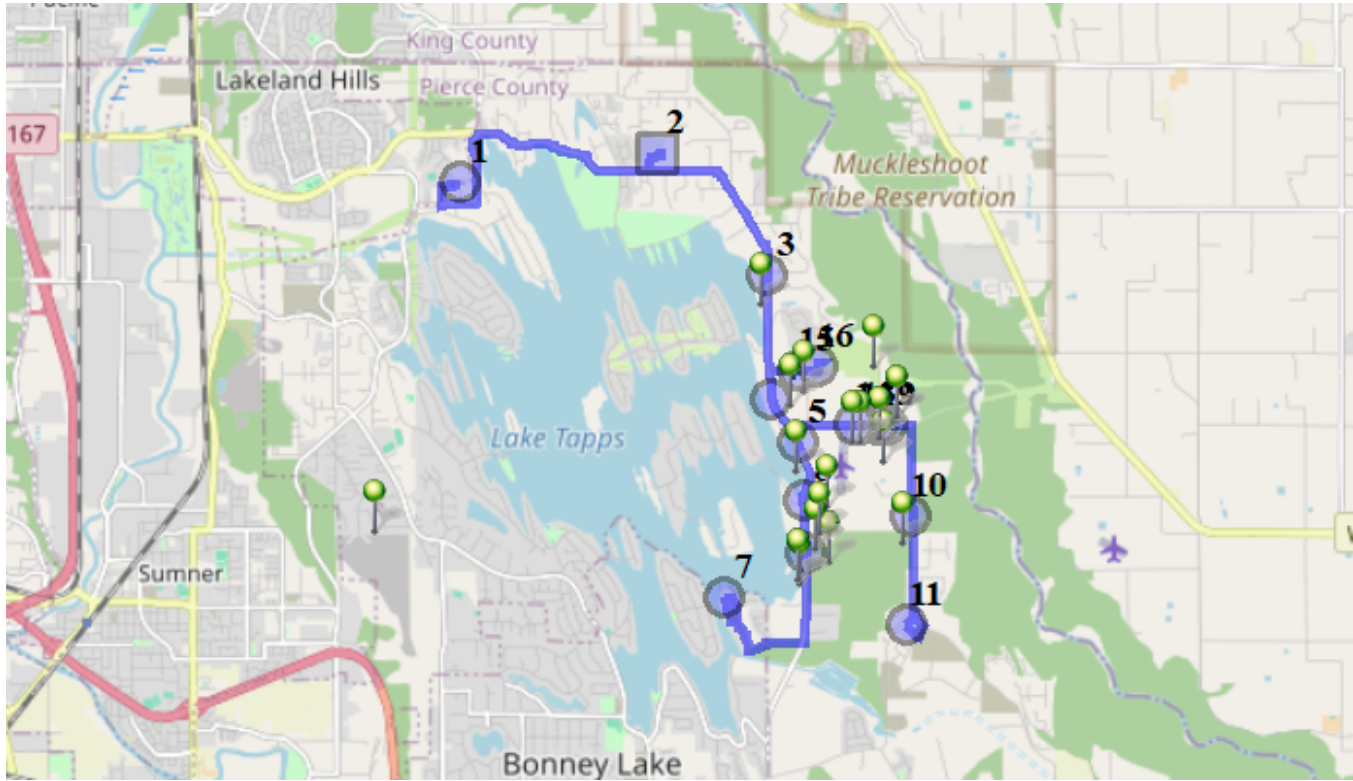

# Run - 14 PM NTMS Snow

9/1/2022 - 7/4/2024  
Mon, Tue, Wed, Thu, Fri

Driver: Vehicle: D14  
Time: 1 hr 1 min Distance: 15.39 mi  
Students: 27 / 26 Description: Outback, Red Barn Area

## Map

- #1 - 2:00 PM - Depart/ Base / 1320 178TH Ave East
- #2 - 2:20 PM - Depart NTMS / 20029 12th St East  
27 Pickup
- #3 - 2:25 PM - Stop / 214th Ave East & 23rd Stct East  
1 Dropoff
- #4 - 2:27 PM - Stop / 3710 214TH Ave East
- #5 - 2:28 PM - Stop / 218th Ave East -- 4208  
1 Dropoff
- #6 - 2:30 PM - Stop / 218th Ave East -- 5410  
3 Dropoff
- #7 - 2:35 PM - Stop / Cascade Drive East & 60th St East
- #8 - 2:41 PM - Tapps Meadows / 218th Ave East & 49th St E  
4 Dropoff
- #9 - 2:44 PM - Twin Cedars / 22712 40th St East  
2 Dropoff
- #10 - 2:46 PM - Stop / 5008 230TH AVE E  
1 Dropoff
- #11 - 2:49 PM - Stop / 6239 Radke Road East

**#12 - 2:54 PM - Red Barn / 40th St East & 226th Ave East**

5 Dropoff

**#13 - 2:55 PM - Stop / 224th Ave East & 40th St East**

2 Dropoff

**#14 - 2:55 PM - Stop / 3922 224th Ave East**

1 Dropoff

**#15 - 2:58 PM - Stop / 21606 34th St East**

2 Dropoff

**#16 - 3:01 PM - DHES - Drop off transfer kids / 22259 34th St East**

4 Dropoff