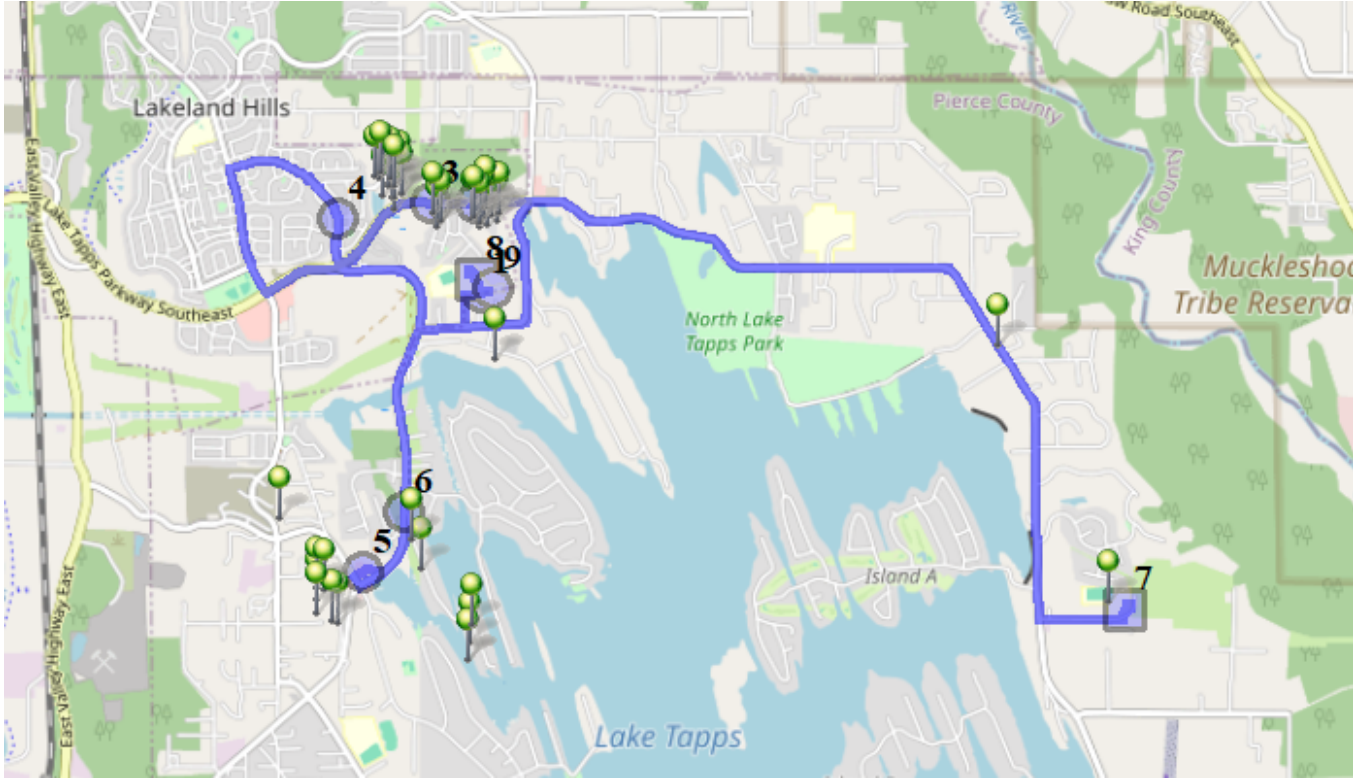

Run - 17 AM ELE Snow

9/1/2022 - 7/4/2024

Mon, Tue, Wed, Thu, Fri

Driver:
Time: 56 min
Students: 57 / 57

Vehicle: D17
Distance: 15.6 mi
Description: New Portofino Orion Ridge Deer Island

Map

#1 - 7:48 AM - Depart Base / 1409 179th Ave East

#2 - 7:52 AM - Stop / 6327 Franklin Ave

15 Pickup

#3 - 7:54 AM - Stop / 6327 Charlotte Ave Southeast

6 Pickup

#4 - 7:56 AM - Stop / 2024 65th St Southeast

20 Pickup

#5 - 8:03 AM - Al Lago / 3150 Sumner Tapps Hwy East

8 Pickup

#6 - 8:06 AM - Deer Island / Sumner Tapps Hwy East & Deer Island Drive East

8 Pickup

#7 - 8:20 AM - DHES / 21727 34th St E

27 Dropoff

#8 - 8:35 AM - LTES / 1320 178th Ave E

30 Dropoff

#9 - 8:45 AM - Return to Base / 1402 180th Ave East