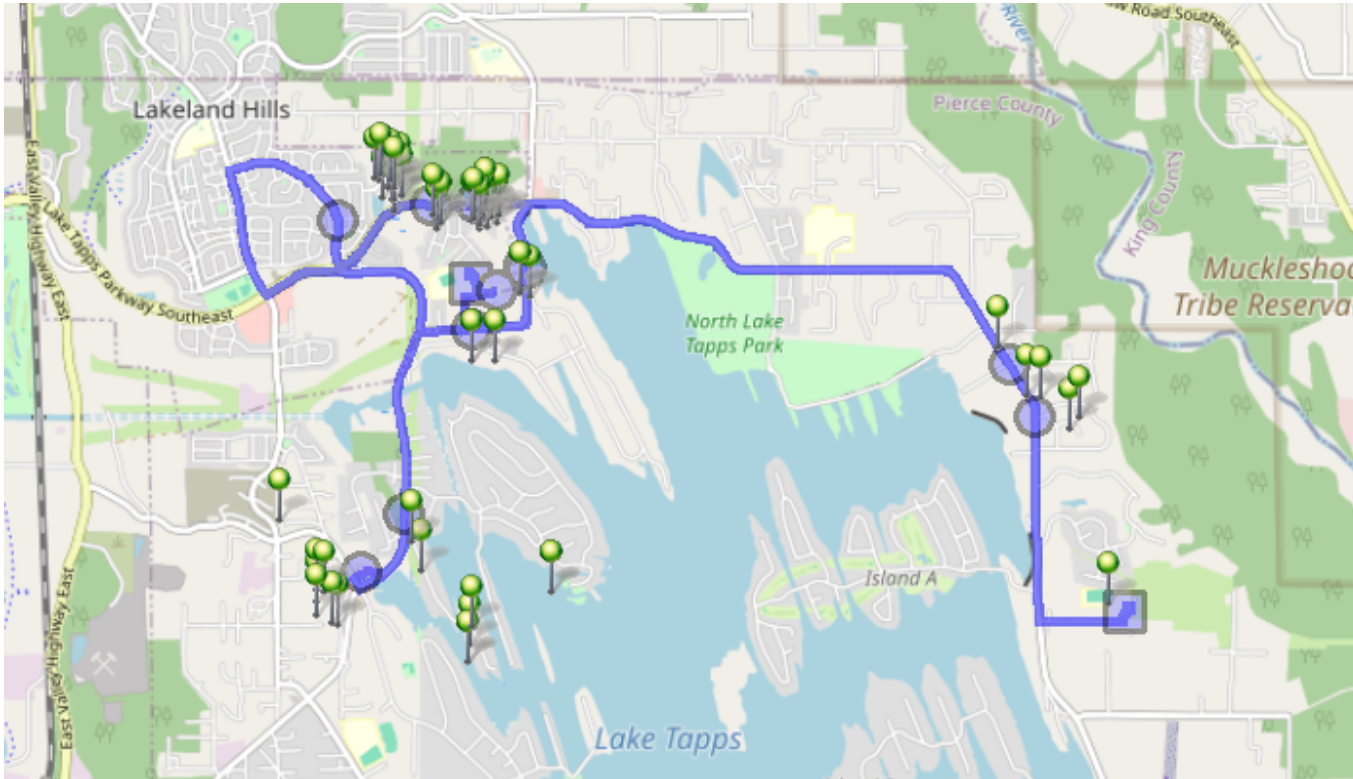

Run - 17 PM ELE Snow

9/1/2022 - 7/4/2024
Mon, Tue, Wed, Thu, Fri

Driver:
Time: 53 min
Students: 67 / 67

Vehicle: D17
Distance: 16.05 mi
Description: New Portofino Dear Island Orion Ridge

Map

#1 - 2:50 PM - Start 2Hr Min / 1320 178TH Ave East

#2 - 3:05 PM - Depart DHES / 21727 34th St E

35 Pickup

#3 - 3:10 PM - Stop / 21st St East & 214th Ave East

1 Dropoff

#4 - 3:10 PM - Stop / 18th St East & 210th Ave East

3 Dropoff

#5 - 3:15 PM - Stop / 1203 182nd Ave East

2 Dropoff

#6 - 3:20 PM - Depart LTES / 1320 178th Ave E

32 Pickup

#7 - 3:23 PM - Stop / 17820 16TH ST E

2 Dropoff

#8 - 3:25 PM - Stop / 1207 182ND AVE E

1 Dropoff

#9 - 3:26 PM - Stop / 6327 Franklin Ave

15 Dropoff

#10 - 3:27 PM - Stop / 6327 Charlotte Ave Southeast

6 Dropoff