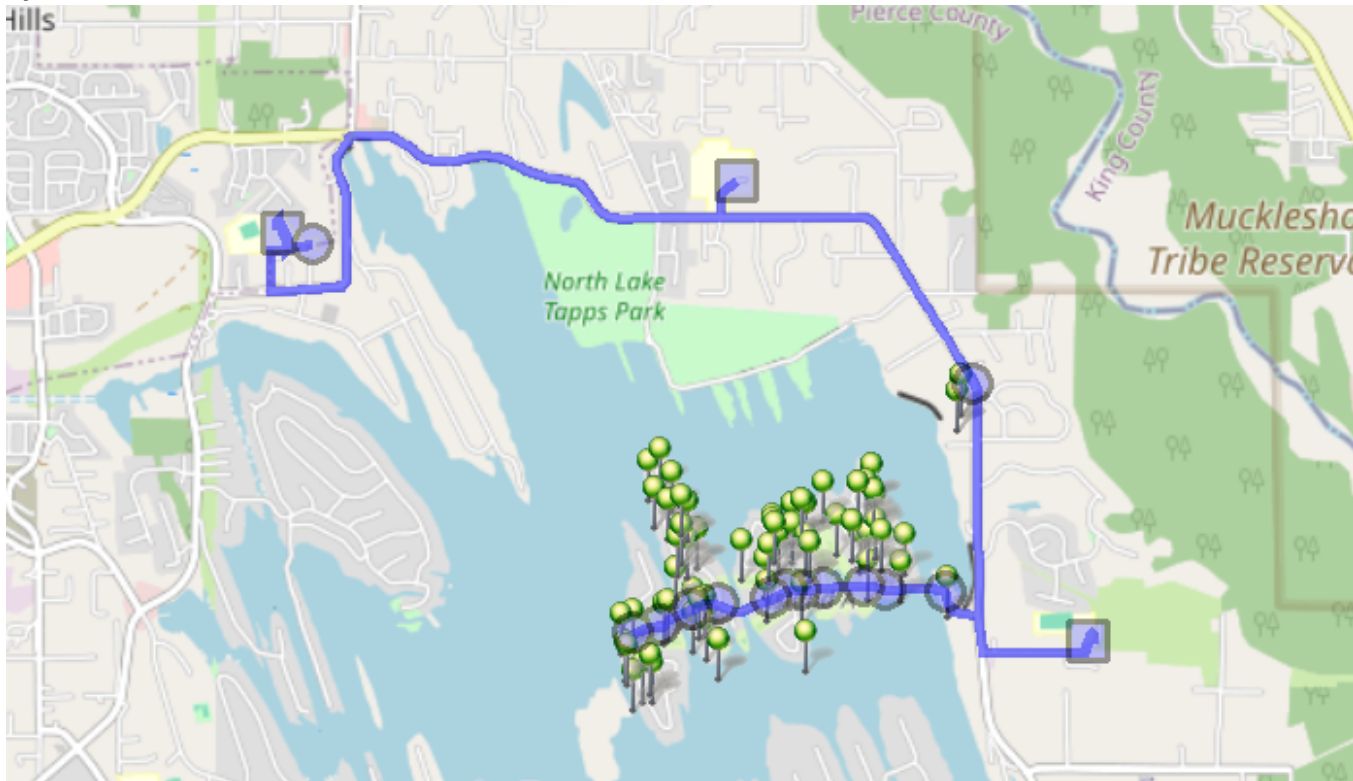

# Run - 19 AM ELE Snow

9/1/2022 - 7/4/2024

Mon, Tue, Wed, Thu, Fri

Driver:  
Time: 1 hr 2 min  
Students: 89 / 89

Vehicle: D19  
Distance: 9.77 mi  
Description: Tapps Island

## Map

- #1 - 7:43 AM - Depart NTMS / 20029 12TH St East
- #2 - 7:45 AM - Stop / 21503 21st St East  
5 Pickup
- #3 - 7:48 AM - Stop / 21221 ISLAND PKWY E  
1 Pickup
- #4 - 7:49 AM - Stop / 20919 Island Parkway East  
13 Pickup
- #5 - 7:50 AM - Stop / Island Parkway East & 208th Ave East  
8 Pickup
- #6 - 7:51 AM - Stop / Island Parkway East & 206th Ave Ct East  
11 Pickup
- #7 - 7:52 AM - Stop / 20502 Island Parkway East  
2 Pickup
- #8 - 7:52 AM - Stop / 204th Ave Ct East & Island Parkway East  
9 Pickup
- #9 - 7:53 AM - Stop / 20315 Island Parkway  
1 Pickup
- #10 - 7:53 AM - Stop / 3116 200th Ave East  
18 Pickup

**#11 - 7:55 AM - Stop / 3202 199th Avect East**

9 Pickup

**#12 - 7:56 AM - Stop / 19725 Island Parkway**

3 Pickup

**#13 - 7:56 AM - Stop / 3221 196th Avect East**

9 Pickup

**#14 - 8:20 AM - DHES / 21727 34th St East**

43 Dropoff

**#15 - 8:35 AM - LTES / 1320 178th Ave East**

46 Dropoff

**#16 - 8:45 AM - Return to Base / 1320 178TH Ave East**