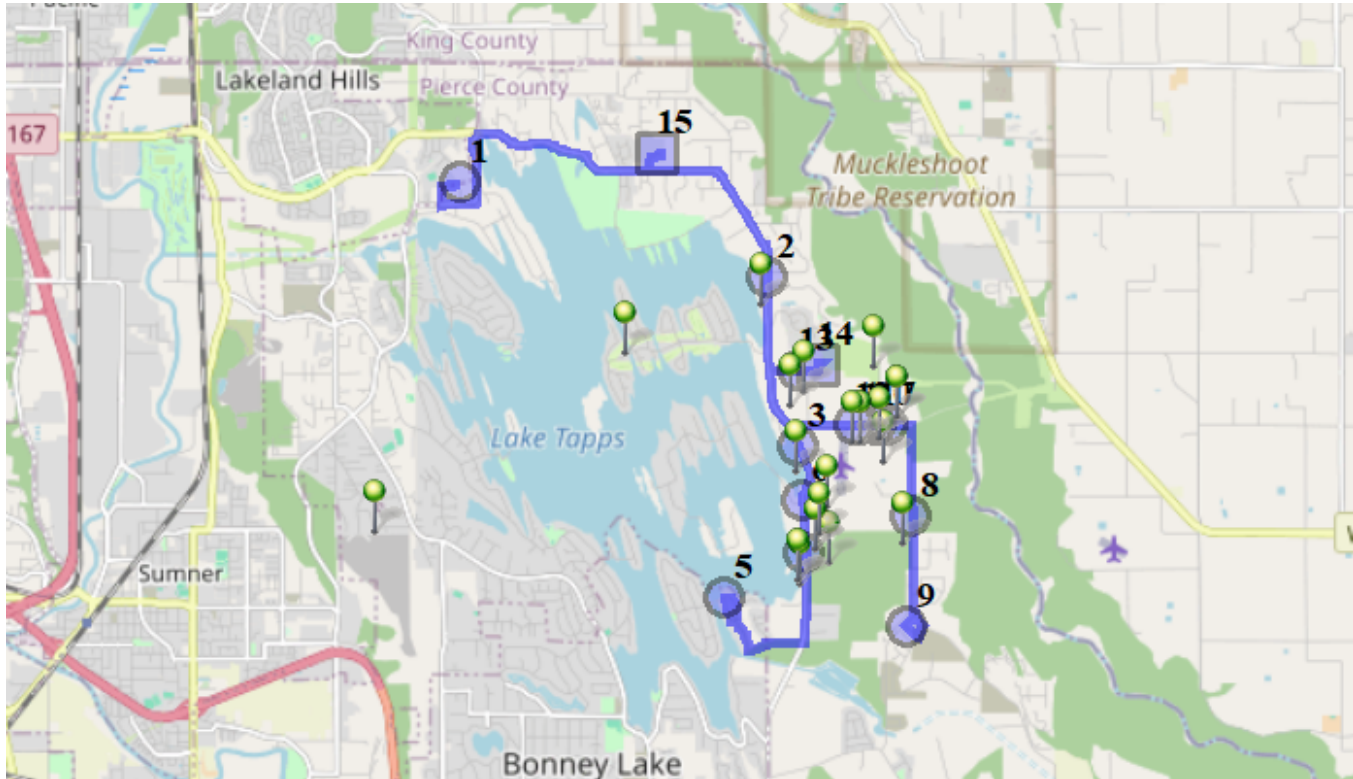

Run - 14 AM NTMS Snow

9/1/2022 - 7/4/2024
Mon, Tue, Wed, Thu, Fri

Driver:
Time: 45 min
Students: 27 / 28

Vehicle: D14
Distance: 17.58 mi
Description: Outback, red barn area

Map

- #1 - 6:50 AM - Depart Base / 1320 178TH Ave East
- #2 - 6:56 AM - Stop / 214th Ave East & 23rd St Ct E
1 Pickup
- #3 - 6:58 AM - Stop / 4214 218th Ave East
1 Pickup
- #4 - 7:00 AM - Stop / 5410 218TH Ave East
3 Pickup
- #5 - 7:05 AM - Turnaround Inlet Island / 20802 60th St East
- #6 - 7:08 AM - Tapps Meadows / 218th Ave East & 49th St Ct E
4 Pickup
- #7 - 7:11 AM - Twin Cedars / 22712 40th St East
2 Pickup
- #8 - 7:14 AM - Stop / 5008 230TH AVE E
1 Pickup
- #9 - 7:16 AM - Turnaround / 6237 Radke Road East
- #10 - 7:19 AM - Red Barn / 40th St E & 226th Ave East
5 Pickup
- #11 - 7:19 AM - Stop / 224th Ave East & 40th St East
2 Pickup

#12 - 7:19 AM - Stop / 3922 224th Ave East

1 Pickup

#13 - 7:22 AM - Stop / 21606 34th St East

2 Pickup

#14 - 7:24 AM - DHES p/u transfer kids / 21727 34th St East

5 Pickup

#15 - 7:35 AM - NTMS / 20029 12th St East

28 Dropoff