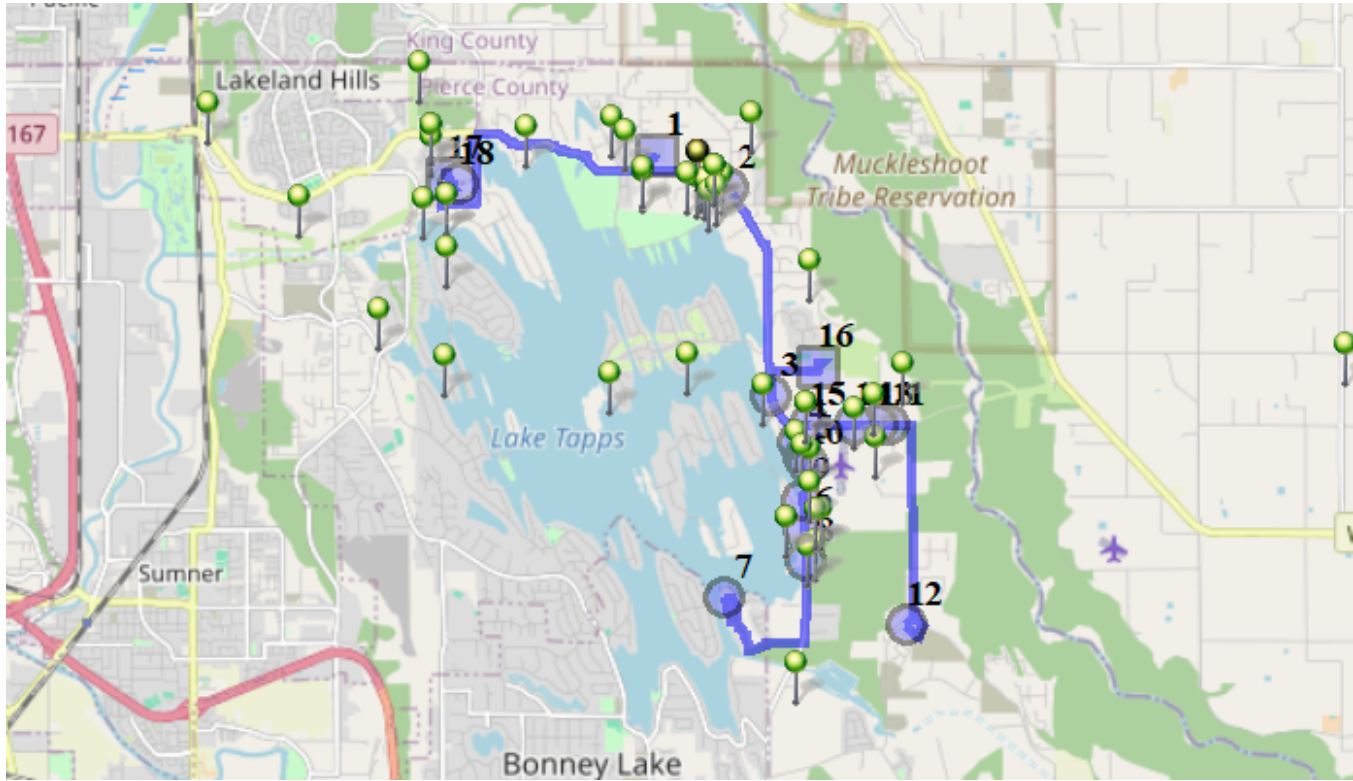

# Run - 14 AM ELE Snow

9/1/2022 - 7/4/2024

Mon, Tue, Wed, Thu, Fri

Driver:  
Time: 58 min  
Students: 52 / 57

Vehicle: D14  
Distance: 17.69 mi  
Description: Outback, red barn area

## Map

- #1 - 7:47 AM - Depart / NTMS / NTMS 20029 12TH St East
- #2 - 7:49 AM - Stop / 14th St East & 210th Ave East  
11 Pickup
- #3 - 7:53 AM - Stop / 3620 214TH AVE E  
1 Pickup
- #4 - 7:54 AM - Stop / 4208 218th Ave East  
1 Pickup
- #5 - 7:54 AM - Stop / 4320 218TH AVE E  
1 Pickup
- #6 - 7:55 AM - Stop / 5118 218TH Ave East  
2 Pickup
- #7 - 8:00 AM - Turnaround / 20802 60th St East
- #8 - 8:02 AM - Stop / 5502 218th Ave East  
2 Pickup
- #9 - 8:03 AM - Tapps Meadows / 218th Ave East & 49th St Ct E  
4 Pickup
- #10 - 8:04 AM - Stop / 4411 218th Ave East  
1 Pickup
- #11 - 8:06 AM - Twin Cedars / 40th St East & 227th Ave East

1 Pickup

**#12 - 8:11 AM - Turnaround / 6239 Radke Road East**

**#13 - 8:16 AM - Red Barn / 40th St East & 226th Ave East**

2 Pickup

**#14 - 8:16 AM - Stop / 3922 224th Ave East**

1 Pickup

**#15 - 8:17 AM - Stop / 40th St East & Hotsko Road East**

3 Pickup

**#16 - 8:20 AM - DHES / 21727 34th St East**

23 Dropoff

22 Pickup

**#17 - 8:35 AM - LTES / 1320 178th Ave East**

34 Dropoff

**#18 - 8:45 AM - Return to Base / 1320 178TH Ave East**