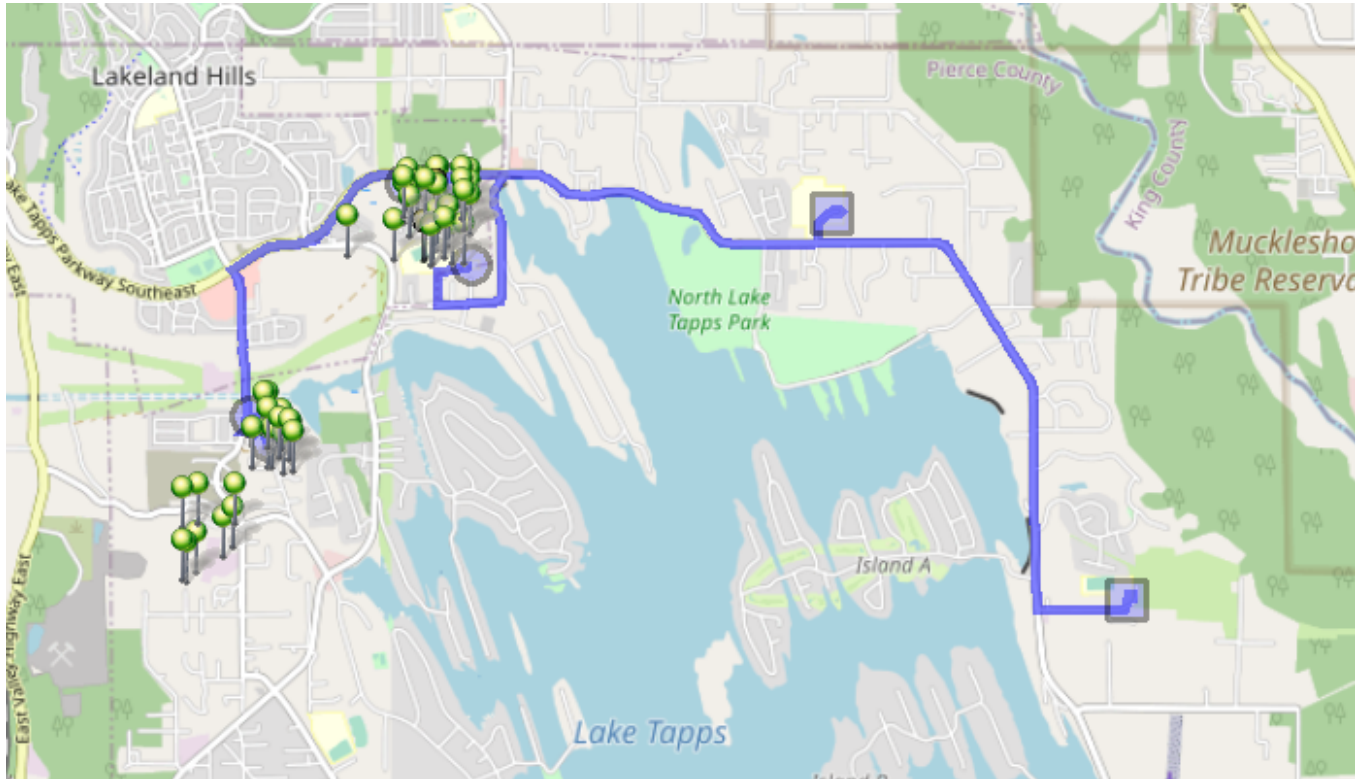

Run - 11 PM NTMS Snow

9/1/2022 - 7/4/2024
Mon, Tue, Wed, Thu, Fri

Driver: Vehicle: D20
Time: 1 hr 0 min Distance: 12.01 mi
Students: 57 / 56 Description: Up Forest Canyon/North Tapps Estates

Map

- #1 - 2:00 PM - Depart Base / 1320 178TH Ave East
- #2 - 2:20 PM - Depart NTMS / 20029 12TH St East
57 Pickup
- #3 - 2:27 PM - Stop / Charlotte Ave Se. & 65th st. E.
9 Dropoff
- #4 - 2:29 PM - Stop / Elaine Ave SE. & 65th st e.
17 Dropoff
- #5 - 2:30 PM - Stop / Franklin Ave SE & 65th St SE
8 Dropoff
- #6 - 2:35 PM - Estates Parkside / 2122 170th Ave East
11 Dropoff
- #7 - 2:37 PM - Stop / 2232 170th Ave East
8 Dropoff
- #8 - 2:39 PM - Stop / 16901 23rd Stct East
3 Dropoff
- #9 - 3:00 PM - DHES / 21727 34th St E