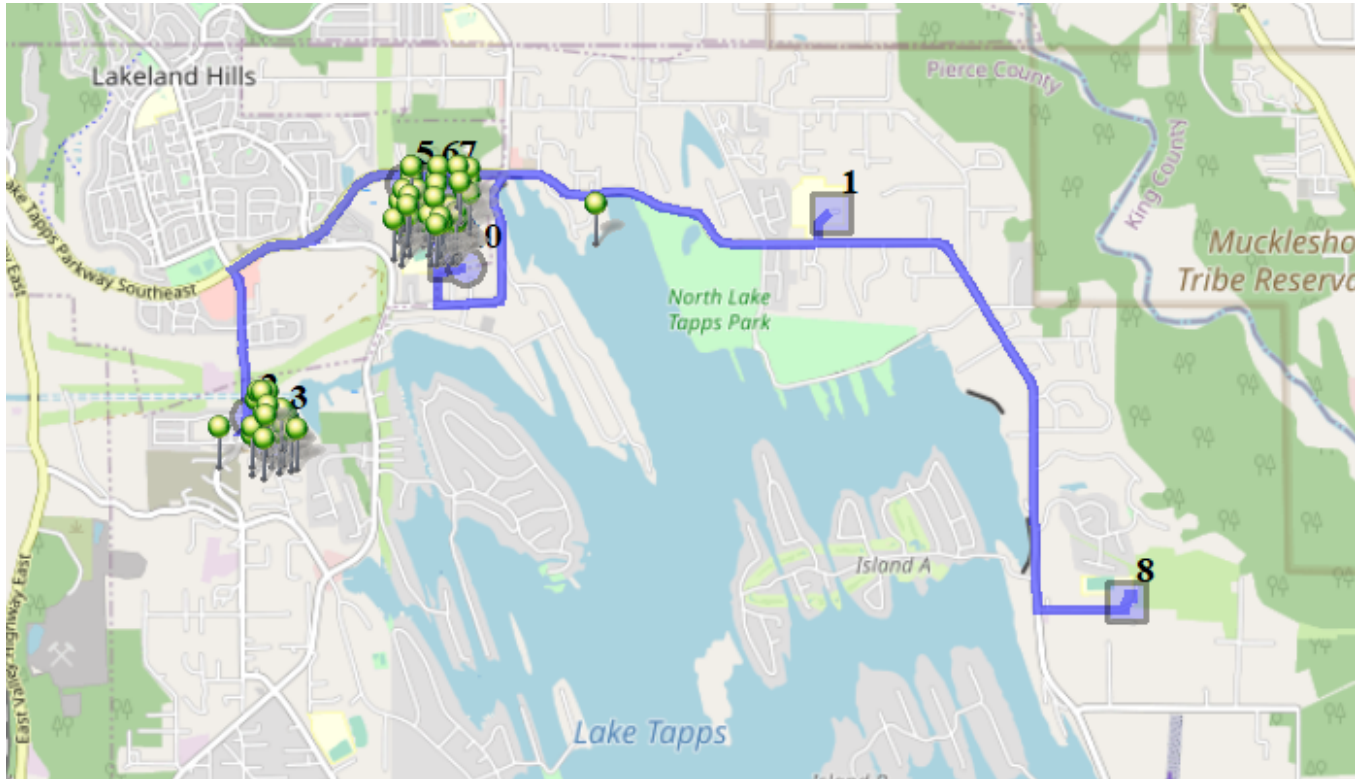

# Run - 11 AM ELE Snow

9/1/2022 - 7/4/2024  
Mon, Tue, Wed, Thu, Fri

Driver:  
Time: 55 min  
Students: 86 / 86

Vehicle: D20  
Distance: 13.97 mi  
Description: Up Forest Canyon/North Tapps Estates

## Map

**#1 - 7:50 AM - Depart NTMS / 20029 12TH St East**

**#2 - 7:58 AM - Stop / 2122 170th Ave East**

9 Pickup

**#3 - 8:00 AM - Stop / 2232 170th Ave East**

19 Pickup

**#4 - 8:02 AM - Stop / 16902 23rd Stct East**

5 Pickup

**#5 - 8:07 AM - Stop / 6413 Charlotte Ave Southeast**

16 Pickup

**#6 - 8:09 AM - Stop / 65th St Southeast & Elaine Ave Southeast**

30 Pickup

**#7 - 8:11 AM - Stop / 2821 65th St Southeast**

7 Pickup

**#8 - 8:20 AM - DHES / 22249 34th St East**

50 Dropoff

**#9 - 8:35 AM - LTES / Unknown Address**

36 Dropoff

**#10 - 8:45 AM - Return to Base / 1320 178TH Ave East**