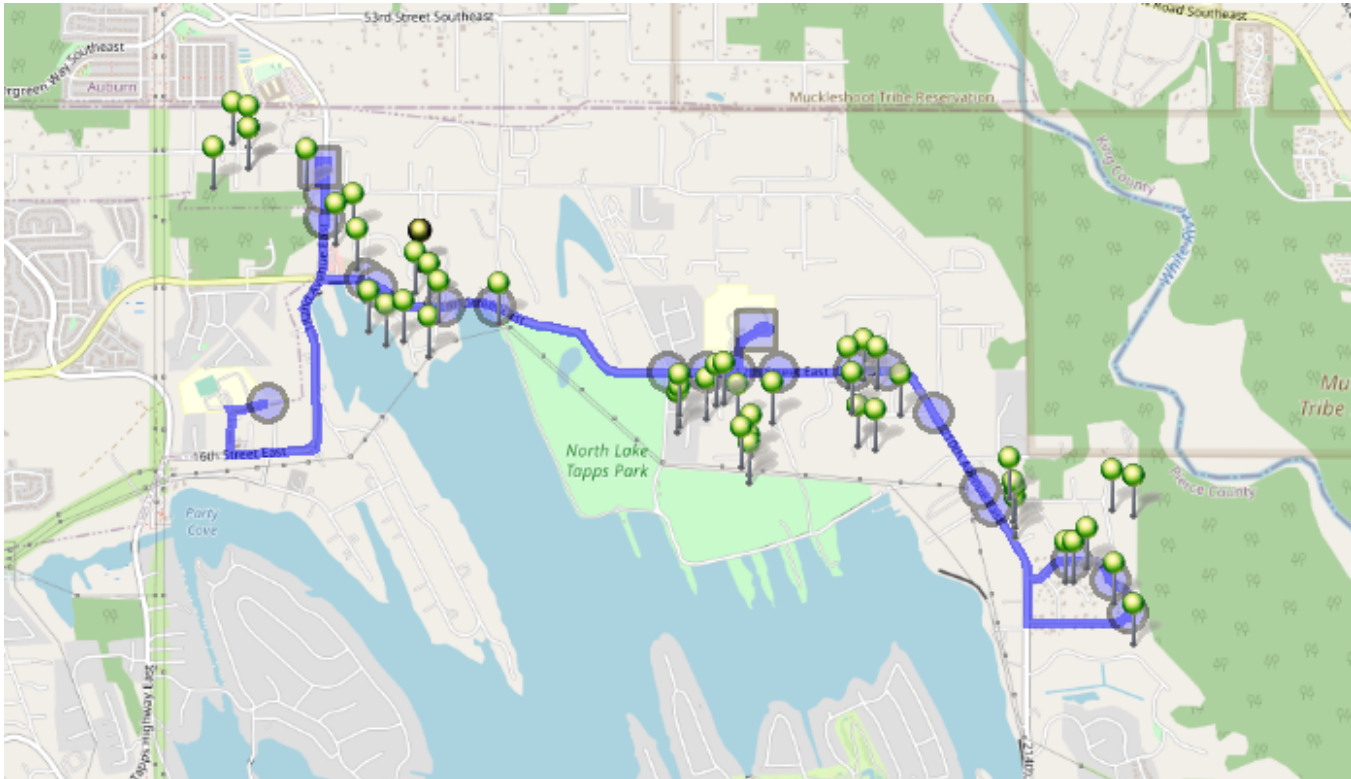

Run - 09 AM NTMS Snow

9/1/2022 - 7/4/2024

Mon, Tue, Wed, Thu, Fri

Driver:
Time: 26 min
Students: 54 / 55

Vehicle: D09
Distance: 6.34 mi
Description: Main Hwy/Skyline/18th&16th/Evergreen Pt./2nd. st.

Map

- #1 - 7:09 AM - Depart Base / 1320 178th Ave E
- #2 - 7:13 AM - Stop / 519 182ND AVE E
1 Pickup
- #3 - 7:13 AM - Stop / 182nd Ave East & 4th St East
1 Pickup
- #4 - 7:14 AM - Surge Dance Studio / 212 182ND Ave East
7 Pickup
- #5 - 7:16 AM - Stop / 9th St East & 184th Ave East
1 Pickup
- #6 - 7:16 AM - Stop / 9th St East & 184th Ave Ct East
4 Pickup
- #7 - 7:17 AM - Stop / 9th St East & 188th Ave East
5 Pickup
- #8 - 7:18 AM - Stop / 18929 9TH ST E
1 Pickup
- #9 - 7:20 AM - Stop / O Farrell Cutoff Road East & 12th St East
3 Pickup
- #10 - 7:20 AM - Stop / 1208 200th Ave East
1 Pickup

#11 - 7:21 AM - Boardwalk / 1206 201st Ave East

8 Pickup

#12 - 7:22 AM - Stop / 12th St East & 203rd Ave East

1 Pickup

#13 - 7:23 AM - Stop / 210TH Ave East & 14TH St East

5 Pickup

#14 - 7:26 AM - Stop / 2225 218TH AVE E

1 Pickup

#15 - 7:27 AM - Stop / 2111 218th Ave East

1 Pickup

#16 - 7:28 AM - Stop / 21608 21st St East

3 Pickup

#17 - 7:29 AM - Stop / 18th St East & 210th Ave East

7 Pickup

#18 - 7:30 AM - Stop / 17th Stct East & 210th Ave East

1 Pickup

#19 - 7:31 AM - Stop / 1304 208th Ave East

1 Pickup

#20 - 7:32 AM - Stop / 20613 12th St East

2 Pickup

#21 - 7:35 AM - NTMS / 20029 12th St East

55 Dropoff