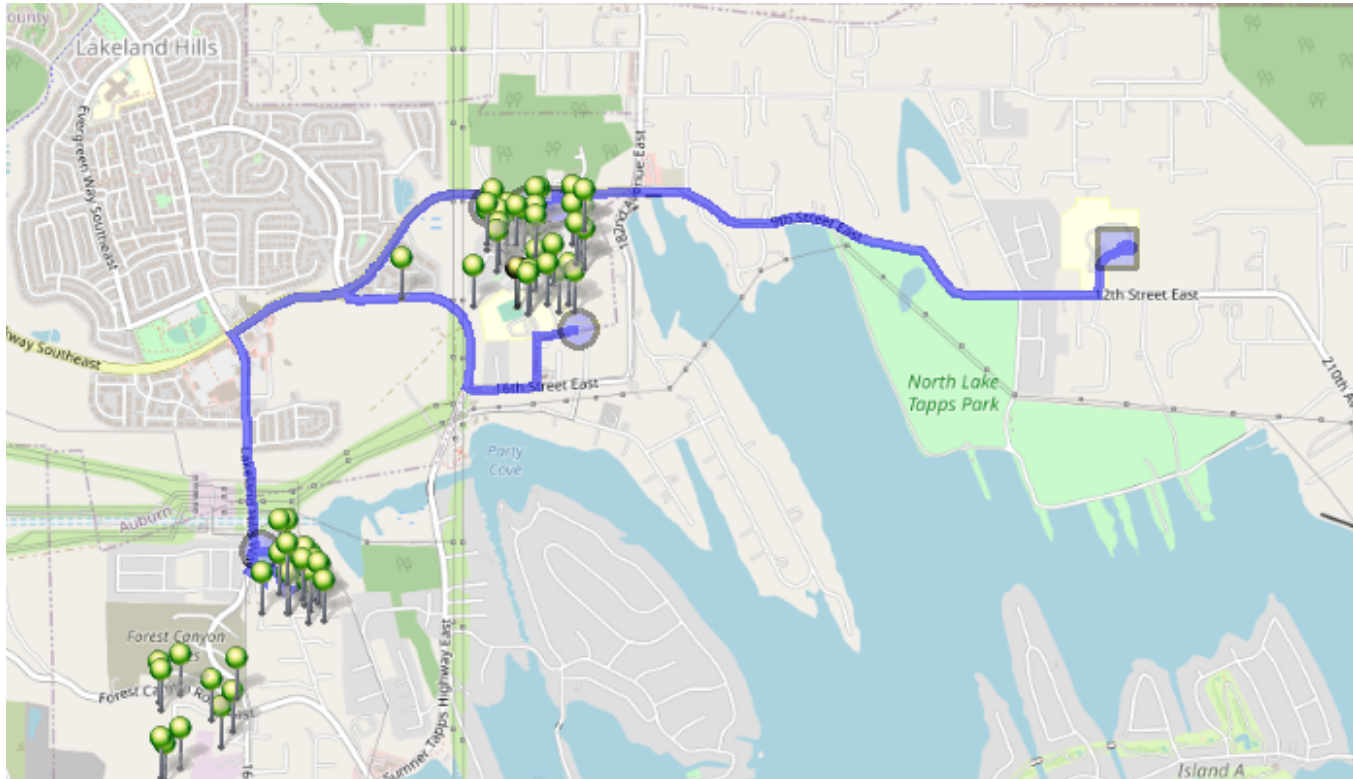

Run - 11 AM NTMS Snow

9/1/2022 - 7/4/2024

Mon, Tue, Wed, Thu, Fri

Driver:
Time: 30 min
Students: 69 / 70

Vehicle: D20
Distance: 5.64 mi
Description: Up Forest Canyon/North Tapps Estates

Map

#1 - 7:05 AM - Depart Base / 1320 178th Ave E

#2 - 7:20 AM - The Park Estates Stop / 2122 170th Ave East

30 Pickup

#3 - 7:26 AM - Stop / Charlotte Ave Se. & 65th st. E.

10 Pickup

#4 - 7:29 AM - Stop / Elaine Ave SE. & 65th st e.

19 Pickup

#5 - 7:30 AM - Stop / Franklin Ave Southeast & 65th St Southeast

10 Pickup

#6 - 7:35 AM - NTMS / 20029 12th St East

70 Dropoff