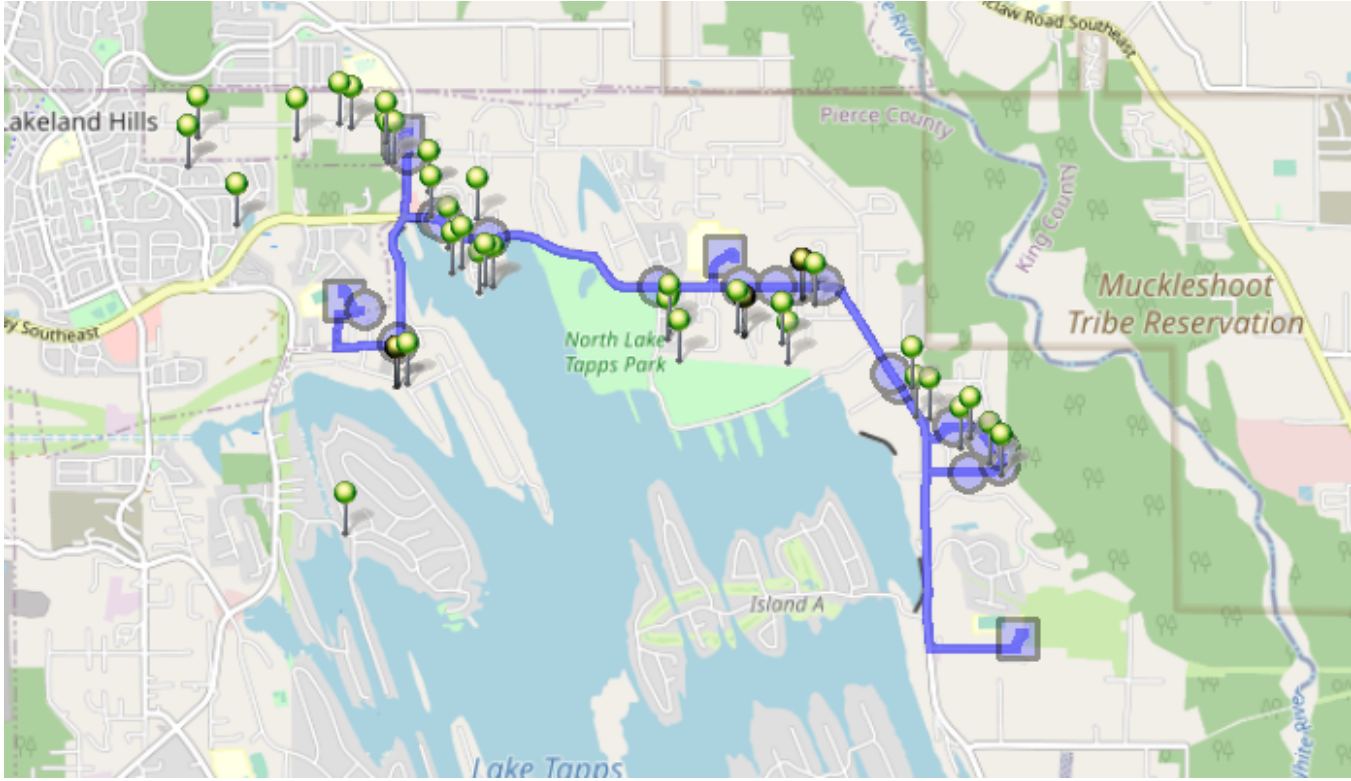

Run - 09 AM ELE Snow

9/1/2022 - 7/4/2024

Mon, Tue, Wed, Thu, Fri

Driver:
Time: 51 min
Students: 50 / 54

Vehicle: D09
Distance: 16.26 mi
Description: Snow Route

Map

- #1 - 7:46 AM - Depart Base / 1320 178TH Ave East
- #2 - 7:49 AM - Stop / 16th St East & 182nd Ave East
3 Pickup
- #3 - 7:56 AM - Stop / 21518 23rd Stct East
- #4 - 7:56 AM - Stop / 2224 218th Ave East
- #5 - 7:57 AM - Stop / 2211 218TH AVE E
2 Pickup
- #6 - 7:57 AM - Stop / 2120 218th Ave East
2 Pickup
- #7 - 7:58 AM - Stop / 21520 21st St East
1 Pickup
- #8 - 7:59 AM - Stop / 18th St East & 210th Ave East
5 Pickup
- #9 - 7:59 AM - Stop / 210TH Ave East & 17TH Stct East
1 Pickup
- #10 - 8:00 AM - Stop / 12th St East & 208th Ave East
1 Pickup
- #11 - 8:01 AM - Stop / 20613 12th St East
1 Pickup

#12 - 8:03 AM - NTMS / 20029 12TH St East

7 Pickup

#13 - 8:06 AM - Stop / 905 187th Ave East

#14 - 8:06 AM - Stop / 9th St East & 184th Ave East

2 Pickup

#15 - 8:07 AM - Stop / 182nd Ave East & 4th St East

2 Pickup

#16 - 8:08 AM - Surge Dance Studio / 212 182ND Ave East

6 Pickup

#17 - 8:09 AM - Stop / 18415 9th St East

6 Pickup

#18 - 8:11 AM - Stop / 1110 198th Ave East

5 Pickup

#19 - 8:12 AM - Stop / 12TH St East & 203RD Ave East

3 Pickup

#20 - 8:13 AM - Stop / 12th St East & 205th Ave East

3 Pickup

#21 - 8:19 AM - DHES / 21727 34th St E

18 Dropoff

#22 - 8:33 AM - LTES / 1320 178th Ave E

36 Dropoff

#23 - 8:37 AM - Return to Base / 1320 178TH Ave East