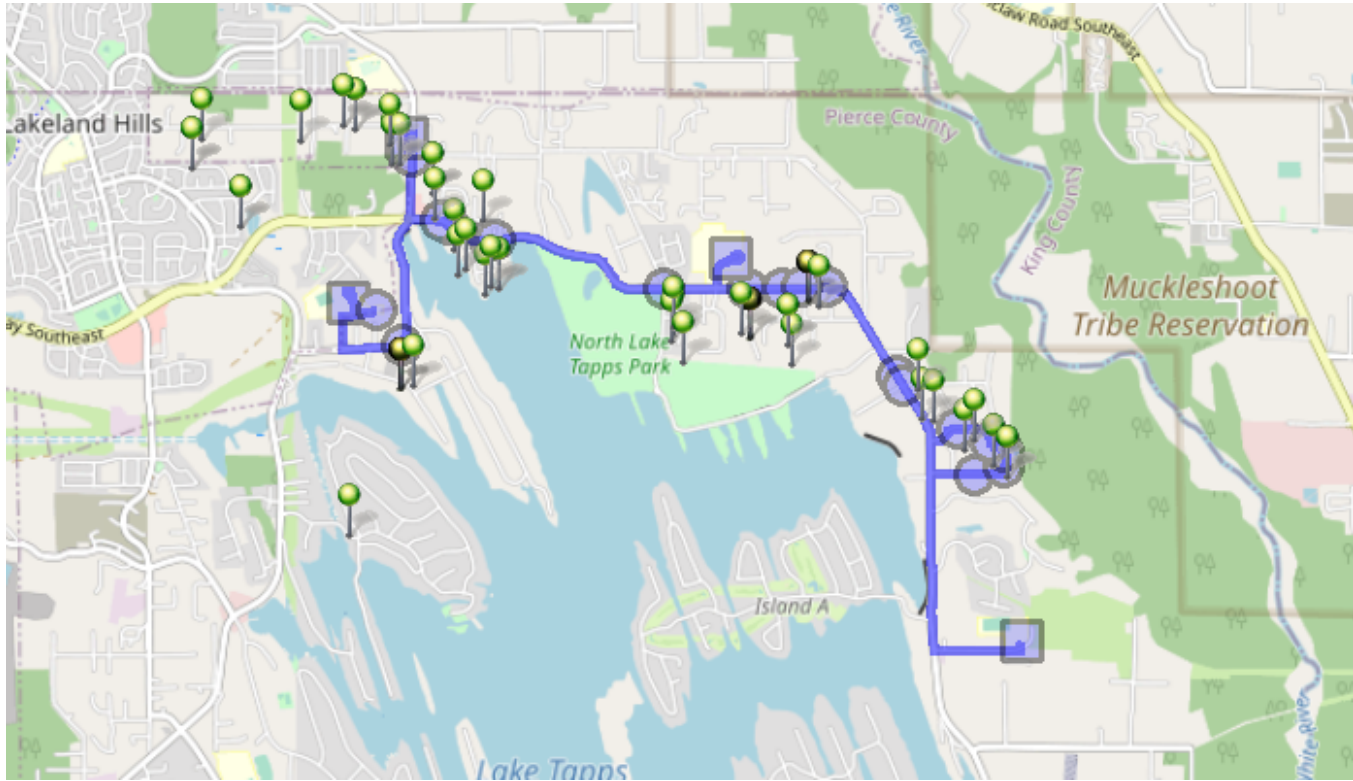

Run - 09 PM ELE Snow

9/1/2022 - 7/4/2024
Mon, Tue, Wed, Thu, Fri

Driver: Vehicle: D09
Time: 55 min Distance: 13.45 mi
Students: 55 / 50 Description: Snow Route

Map

#1 - 3:05 PM - DHES / 21727 34th St E

19 Pickup

#2 - 3:10 PM - Stop / 18th St East & 210th Ave East

#3 - 3:10 PM - Stop / 210TH Ave East & 17TH Stct East

1 Dropoff

#4 - 3:15 PM - LTES / 1320 178th Ave E

36 Pickup

#5 - 3:23 PM - Stop / 16th St East & 182nd Ave East

5 Dropoff

#19 - 3:46 PM - Stop / 12th St East & 208th Ave East

1 Dropoff

#20 - 3:46 PM - Stop / 20613 12th St East

1 Dropoff

#21 - 3:49 PM - NTMS / 20029 12TH St East

7 Dropoff

#22 - 3:51 PM - Stop / 905 187th Ave East

#23 - 3:52 PM - Stop / 9th St East & 184th Ave East

2 Dropoff

#24 - 4:00 PM - Return to Base / 1320 178TH Ave East