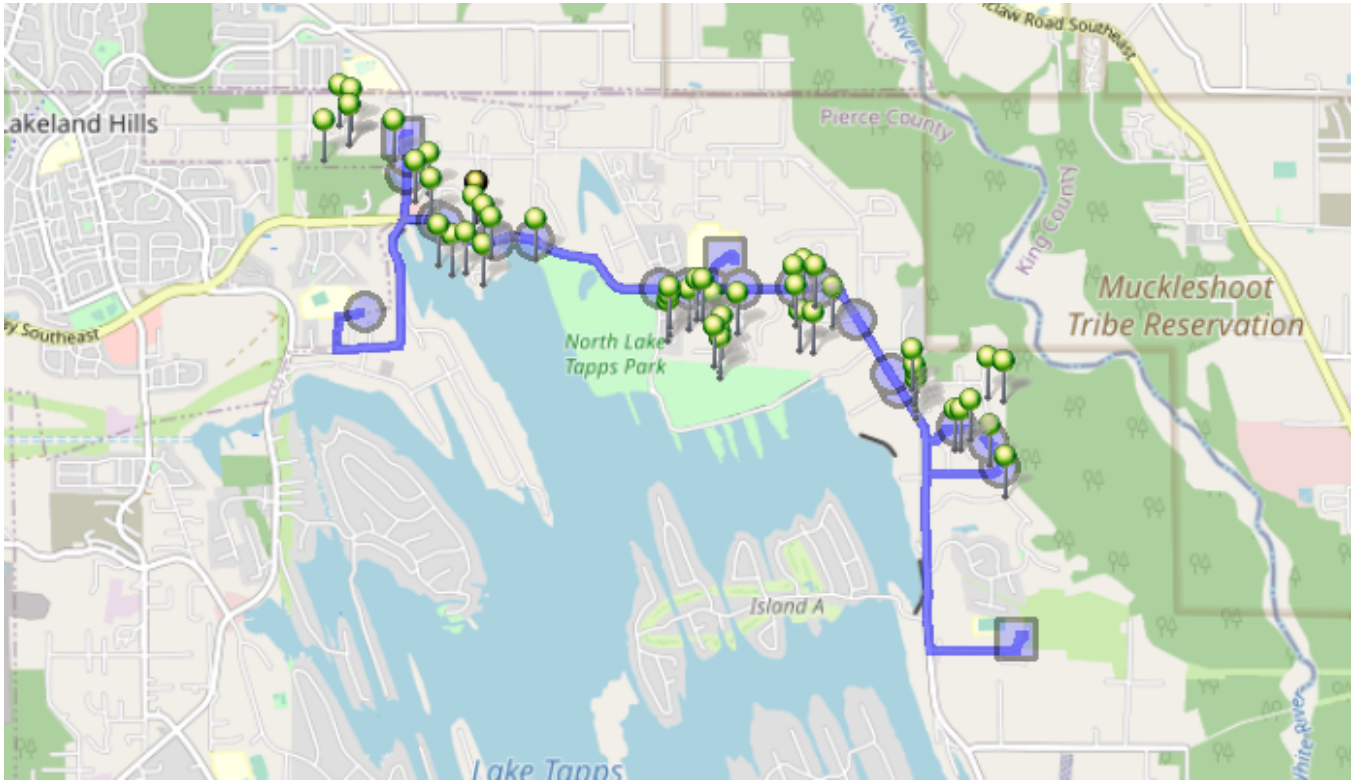

Run - 09 PM NTMS Snow

9/1/2022 - 7/4/2024

Mon, Tue, Wed, Thu, Fri

Driver:
Time: 54 min
Students: 48 / 54

Vehicle: D09
Distance: 11.8 mi
Description: Main Hwy/Skyline/18th&16th/Evergreen Pt./2nd. st.

Map

#1 - 2:00 PM - Depart Base / 1320 178th Ave E

#2 - 2:15 PM - NTMS / 20029 12th St East

48 Pickup

#3 - 2:23 PM - Stop / 18929 9TH ST E

1 Dropoff

#4 - 2:23 PM - Stop / 9th St East & 188th Ave East

5 Dropoff

#5 - 2:25 PM - Stop / 9th St East & 184th Ave East

4 Dropoff

#10 - 2:31 PM - Stop / O Farrell Cutoff Road East & 12th St East

3 Dropoff

#11 - 2:32 PM - Stop / 1208 200th Ave East

1 Dropoff

#12 - 2:32 PM - Boardwalk / 1206 201st Ave East

8 Dropoff

#13 - 2:34 PM - Stop / 12th St East & 203rd Ave East

3 Dropoff

#18 - 2:41 PM - Stop / 18th St East & 210th Ave East

7 Dropoff

#19 - 2:42 PM - Stop / 17th Stct East & 210th Ave East

1 Dropoff

#20 - 2:43 PM - Stop / 1304 208th Ave East

1 Dropoff

#21 - 2:44 PM - Stop / 20613 12th St East