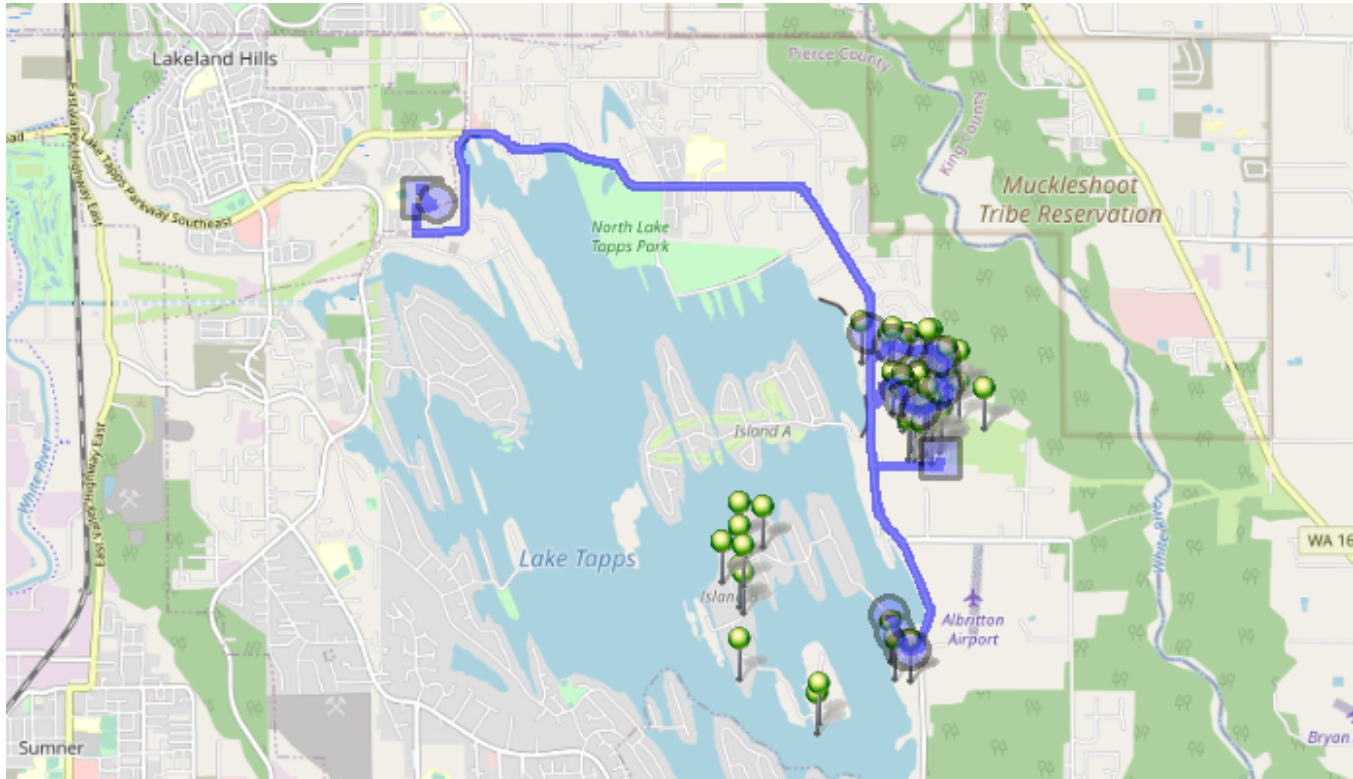

## Map

**#1 - 3:00 PM - DHES / 21727 34th St East**

41 Pickup

**#2 - 3:15 PM - LTES / 1320 178th Ave E**

44 Pickup

**#3 - 3:26 PM - Stop / 21230 23rd Stct East**

1 Dropoff

**#4 - 3:27 PM - Stop / 29th St East & Quiet Water Loop East**

6 Dropoff

**#5 - 3:28 PM - 29th & 216th / 2811 216th Avect East**

10 Dropoff

**#6 - 3:29 PM - Stop / 29th St East & 217th Ave Ct E**

29 Dropoff

**#7 - 3:31 PM - Stop / 2803 220th Ave East**

5 Dropoff

**#8 - 3:32 PM - Stop / 21908 26th St East**

8 Dropoff

**#9 - 3:33 PM - Stop / 21616 26th St East**

3 Dropoff

**#10 - 3:34 PM - Stop / 21512 26th St East**

2 Dropoff

**#11 - 3:39 PM - Stop / 21668 Snag Island Drive East**

16 Dropoff

**#12 - 3:40 PM - Stop / 21520 SNAG ISLAND DR E**

1 Dropoff

**#13 - 3:40 PM - Stop / 21627 Snag Island Drive East**

1 Dropoff

**#14 - 3:41 PM - Stop / 21709 Snag Island Drive East**

3 Dropoff

**#15 - 3:54 PM - Return to Base / 1320 178TH Ave East**