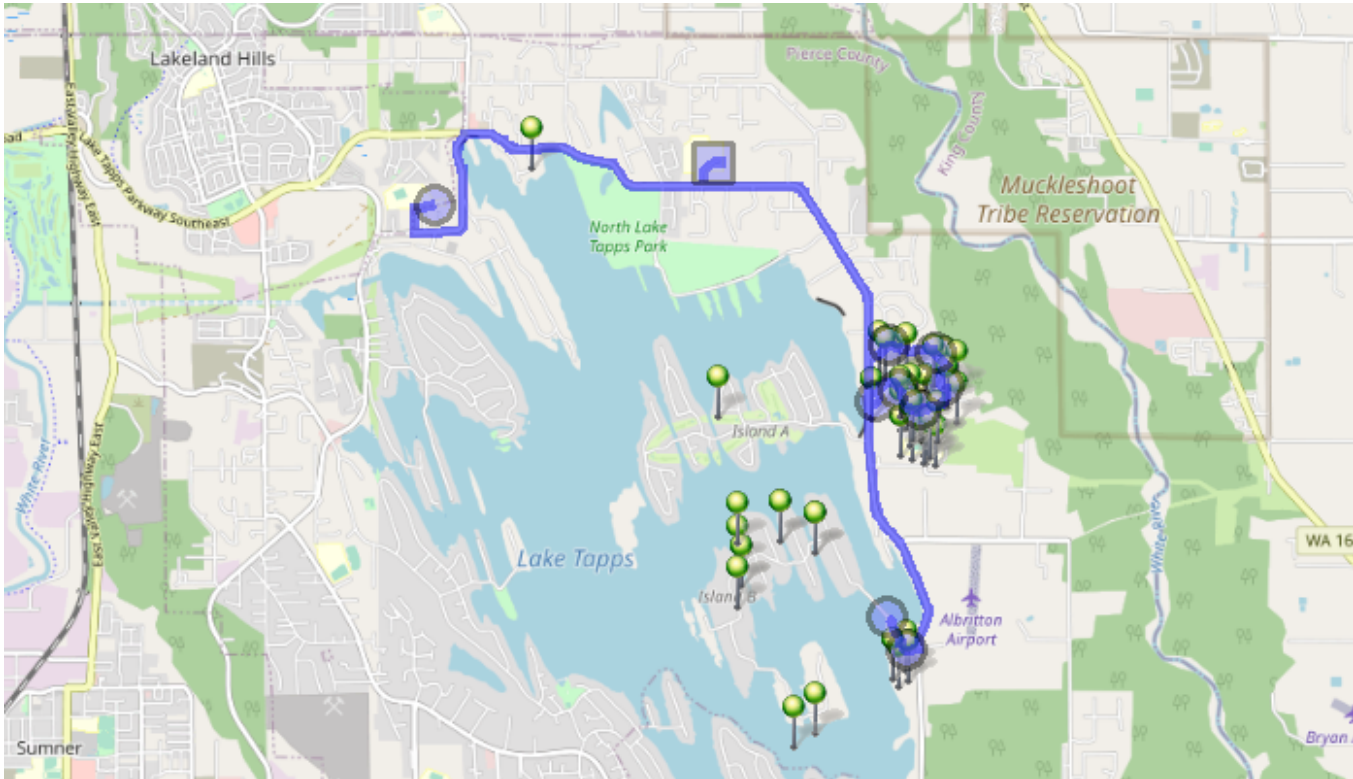

# Run - 07 AM NTMS Snow

9/1/2022 - 7/4/2024  
Mon, Tue, Wed, Thu, Fri

Driver: Vehicle: D07  
Time: 45 min Distance: 9.86 mi  
Students: 59 / 59 Description: Quiet Water/Snag Island

## Map

- #1 - 6:50 AM - Depart Base / 1320 178th Ave E
- #2 - 7:03 AM - Stop / 21673 Snag Island Drive East  
11 Pickup
- #3 - 7:19 AM - Stop / 21627 Snag Island Drive East  
5 Pickup
- #4 - 7:21 AM - Stop / 21436 29th St East  
2 Pickup
- #5 - 7:21 AM - Stop / 29th St East & Quiet Water Loop East  
6 Pickup
- #6 - 7:23 AM - Stop / 2905 217th Ave East  
25 Pickup
- #7 - 7:25 AM - Stop / 2803 220th Ave East  
2 Pickup
- #8 - 7:26 AM - Stop / 21903 26TH St East  
3 Pickup
- #9 - 7:27 AM - Stop / 21507 26TH St East  
5 Pickup
- #10 - 7:35 AM - NTMS / 20029 12TH St East  
59 Dropoff