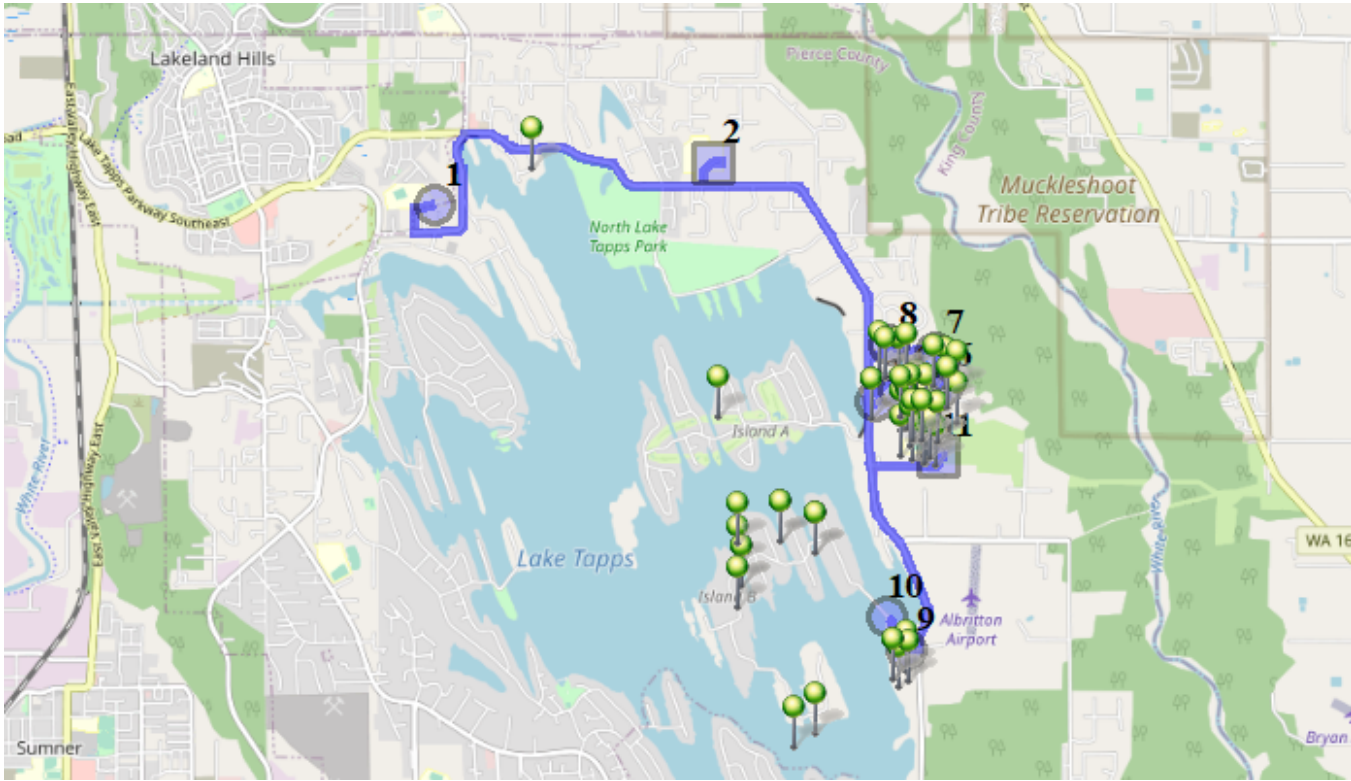

Run - 07 PM NTMS Snow

9/1/2022 - 7/4/2024

Mon, Tue, Wed, Thu, Fri

Driver:
Time: 47 min
Students: 58 / 58

Vehicle: D07
Distance: 8.93 mi
Description: Quiet Water/Snag Island

Map

- #1 - 2:00 PM - Depart Base / 1320 178th Ave E**
- #2 - 2:08 PM - NTMS / 20029 12TH St East**
58 Pickup
- #3 - 2:22 PM - Stop / 21436 29th St East**
2 Dropoff
- #4 - 2:23 PM - Stop / 29th St East & Quiet Water Loop East**
6 Dropoff
- #5 - 2:25 PM - Stop / 2905 217th Avcet East**
24 Dropoff
- #6 - 2:29 PM - Stop / 2803 220th Ave East**
2 Dropoff
- #7 - 2:31 PM - Stop / 21903 26TH St East**
3 Dropoff
- #8 - 2:32 PM - Stop / 21507 26TH St East**
5 Dropoff
- #9 - 2:37 PM - Stop / 21627 Snag Island Drive East**
5 Dropoff
- #10 - 2:39 PM - Stop / 21673 Snag Island Drive East**
11 Dropoff

#11 - 2:47 PM - DHES / 21727 34th St E