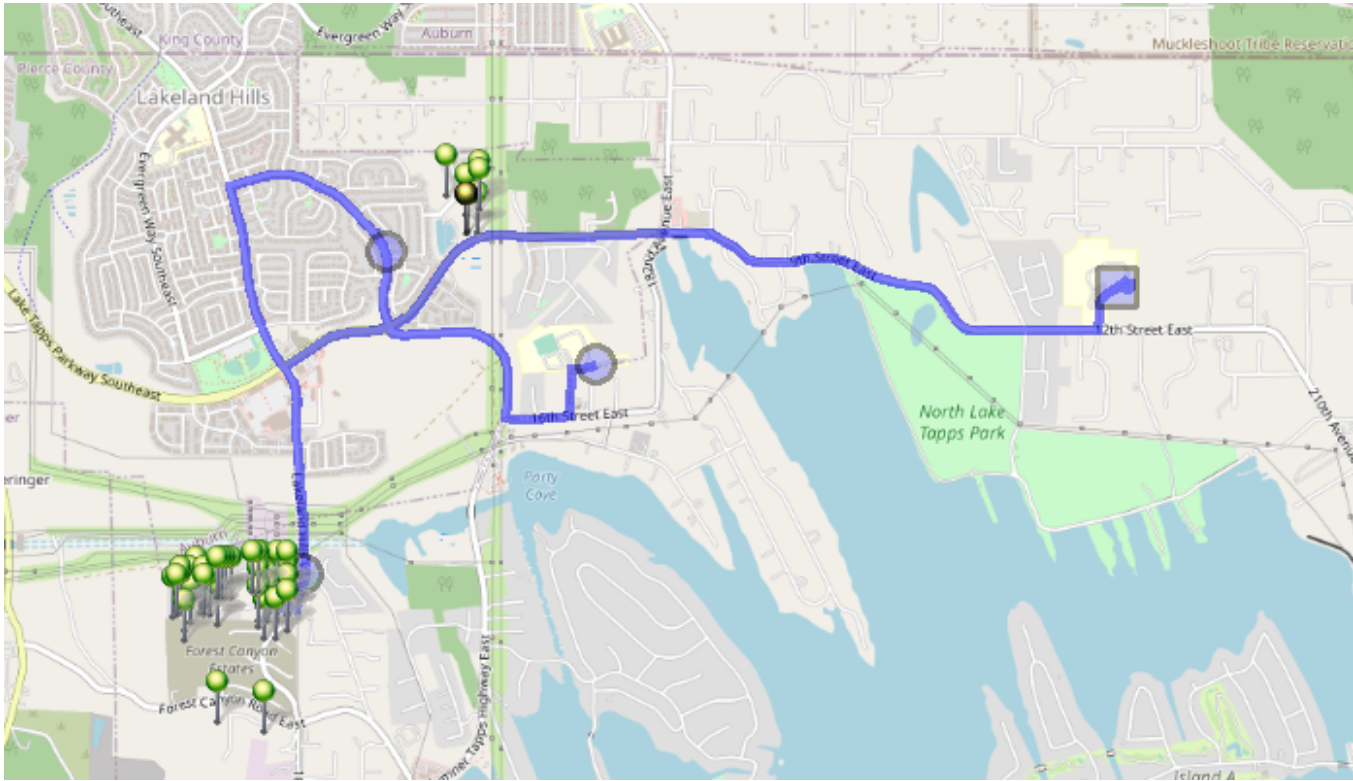

Run - 01 AM NTMS Snow

9/1/2022 - 7/4/2024

Mon, Tue, Wed, Thu, Fri

Driver:
Time: 31 min
Students: 55 / 55

Vehicle: D01
Distance: 6.25 mi
Description: Estates/Portofino

Map

#1 - 7:04 AM - Depart Base / 17815 14th Stct East

#2 - 7:09 AM - Stop / 2025 65th St Southeast

7 Pickup

#3 - 7:16 AM - Stop / 2205 165th Avect East

48 Pickup

#4 - 7:35 AM - NTMS / NTMS 20029 12TH St East

55 Dropoff