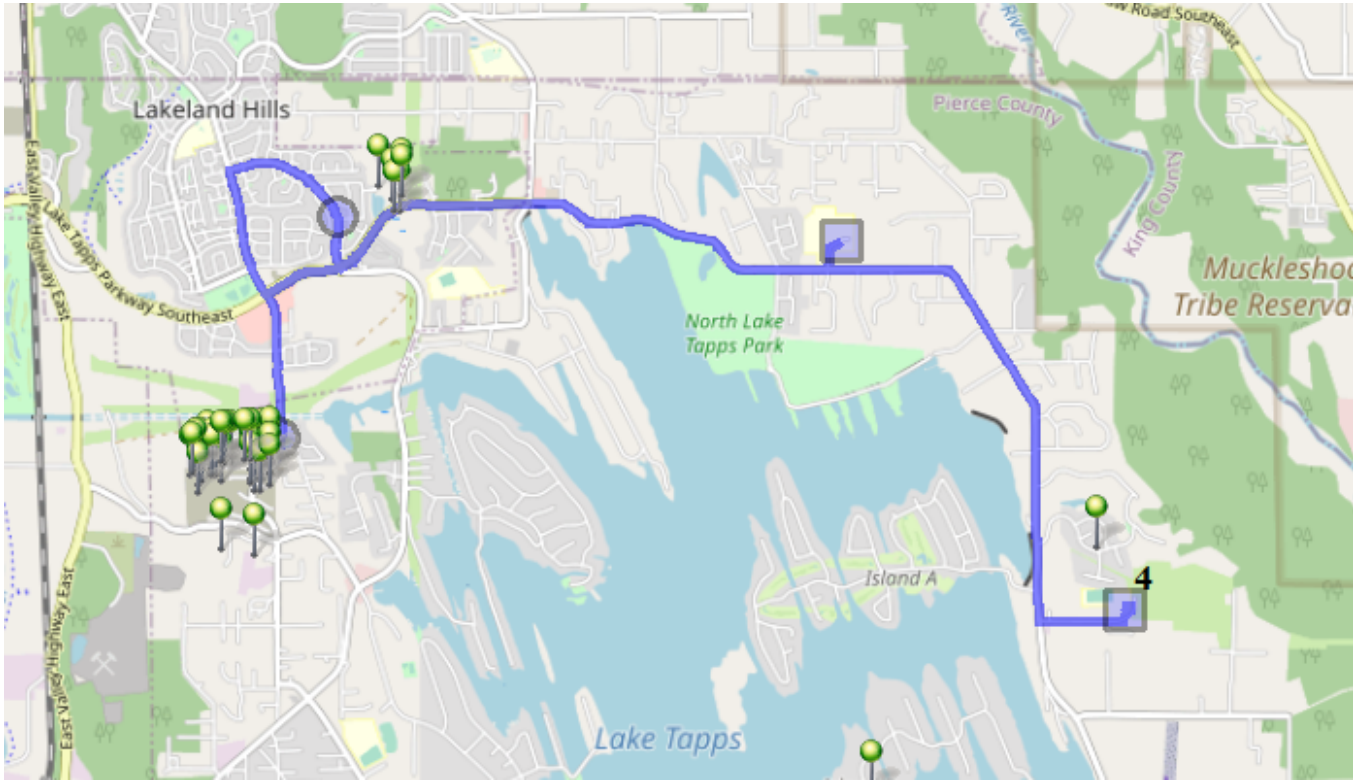

Run - 01 PM NTMS Snow

9/1/2022 - 7/4/2024

Mon, Tue, Wed, Thu, Fri

Driver:
Time: 40 min
Students: 55 / 55

Vehicle: D01
Distance: 9.81 mi
Description: Estates/Portofino

Map

#1 - 2:15 PM - NTMS / NTMS 20029 12TH St East

55 Pickup

#2 - 2:30 PM - Stop / 2025 65th St Southeast

7 Dropoff

#3 - 2:36 PM - Stop / 2205 165th Avcet East

48 Dropoff

#4 - 2:54 PM - DHES / 21727 34th St E