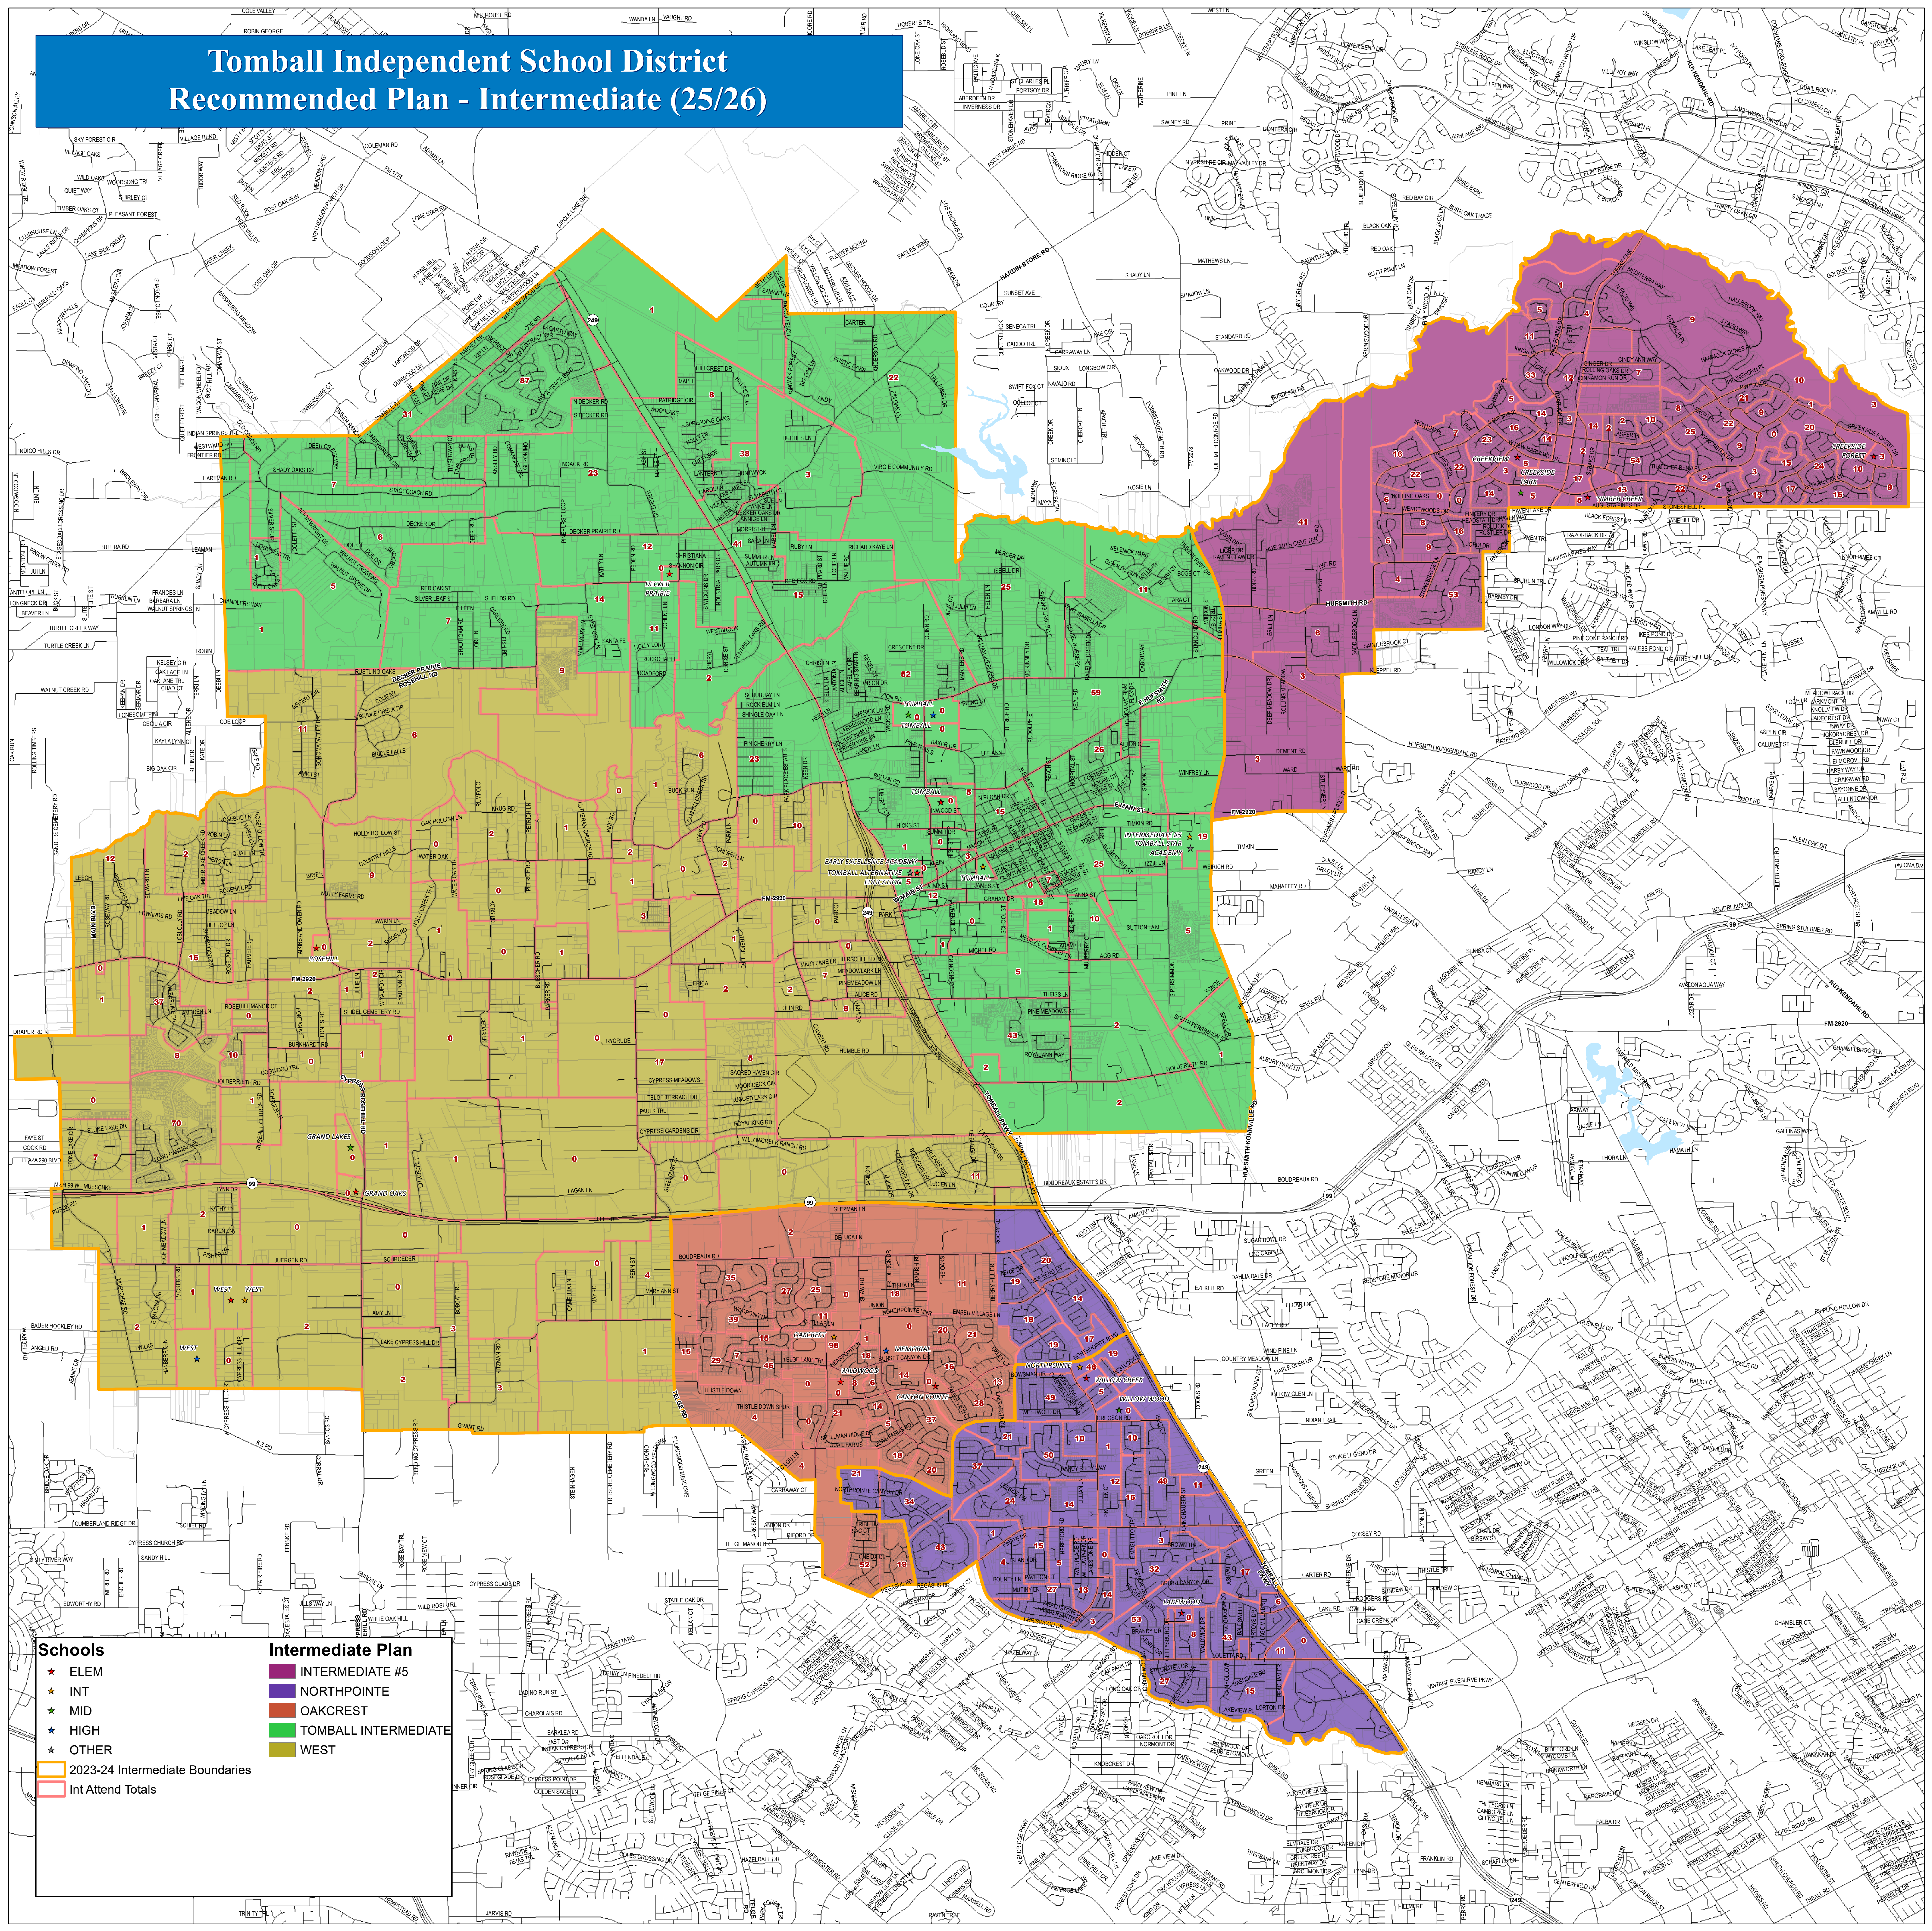

# Tomball Independent School District Recommended Plan - Intermediate (25/26)

**Schools**

- ★ ELEM
- ★ INT
- ★ MID
- ★ HIGH
- ★ OTHER

**Intermediate Plan**

- INTERMEDIATE #5
- NORTHPOINTE
- OAKCREST
- TOMBALL INTERMEDIATE
- WEST

2023-24 Intermediate Boundaries

Int Attend Totals