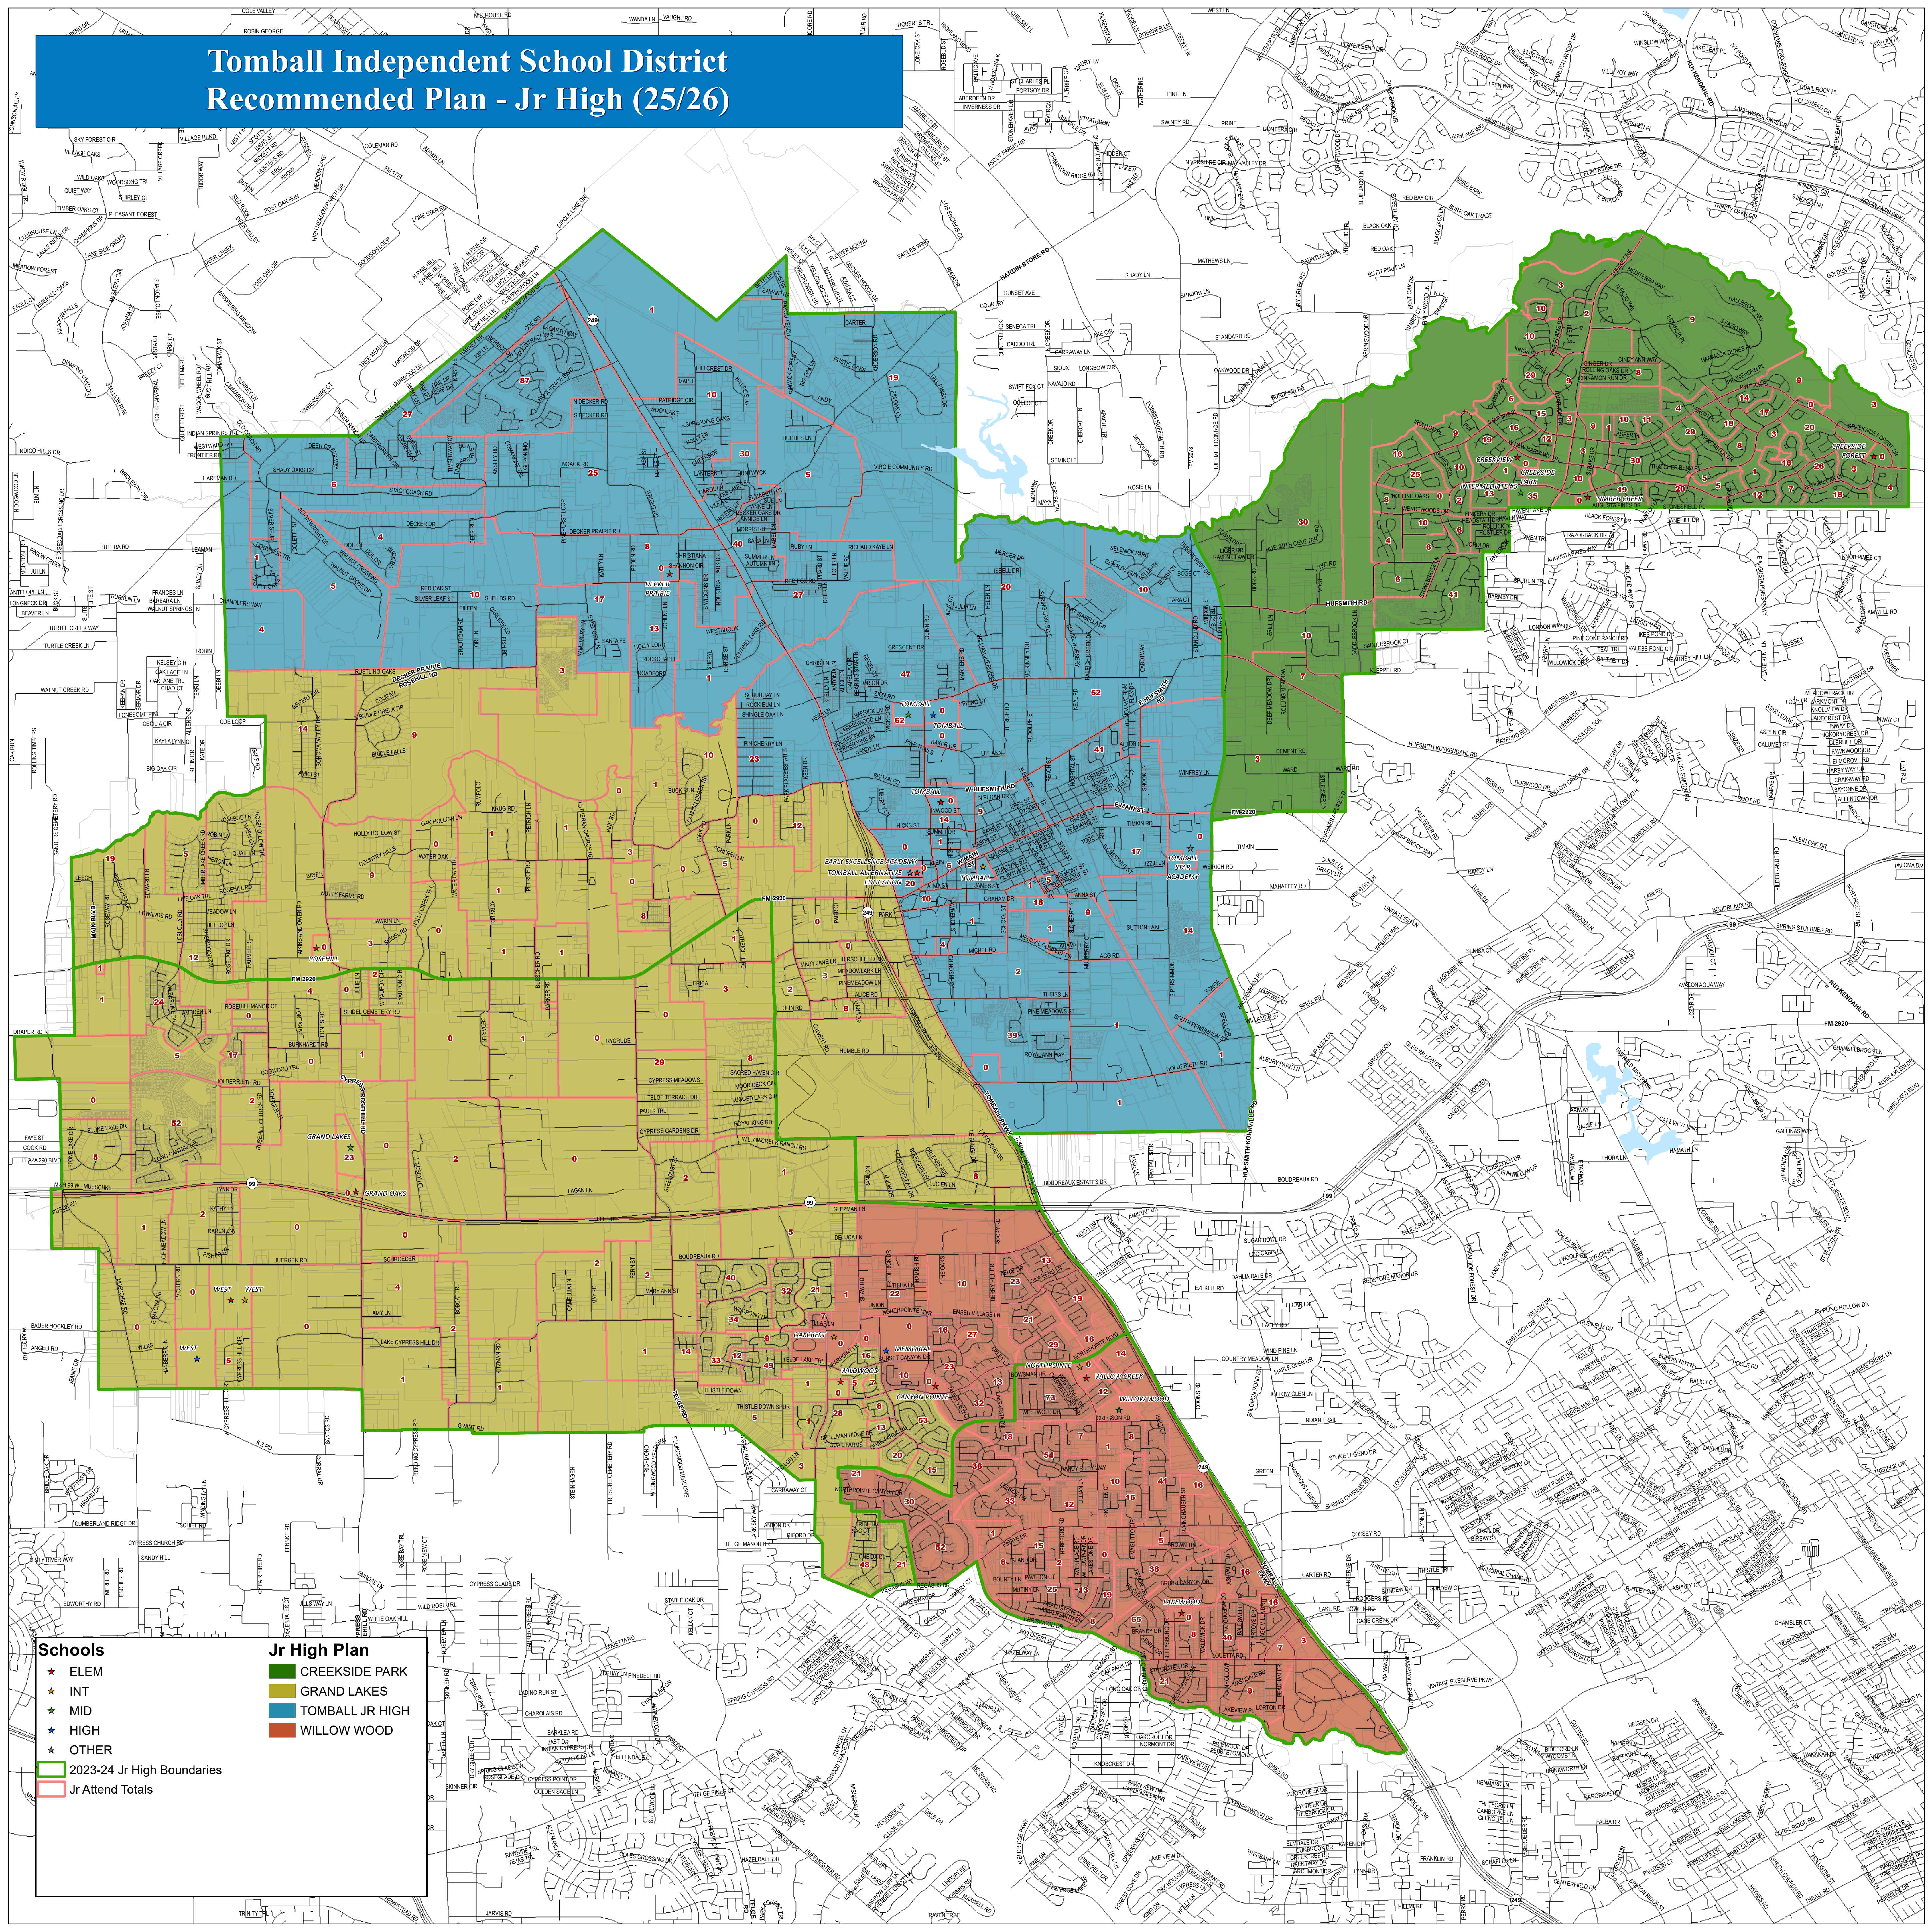

Tomball Independent School District Recommended Plan - Jr High (25/26)

Schools

- ★ ELEM
- ★ INT
- ★ MID
- ★ HIGH
- ★ OTHER

Jr High Plan

- █ CREEKSIDE PARK
- █ GRAND LAKES
- █ TOMBALL JR HIGH
- █ WILLOW WOOD

2023-24 Jr High Boundaries
 Jr Attend Totals