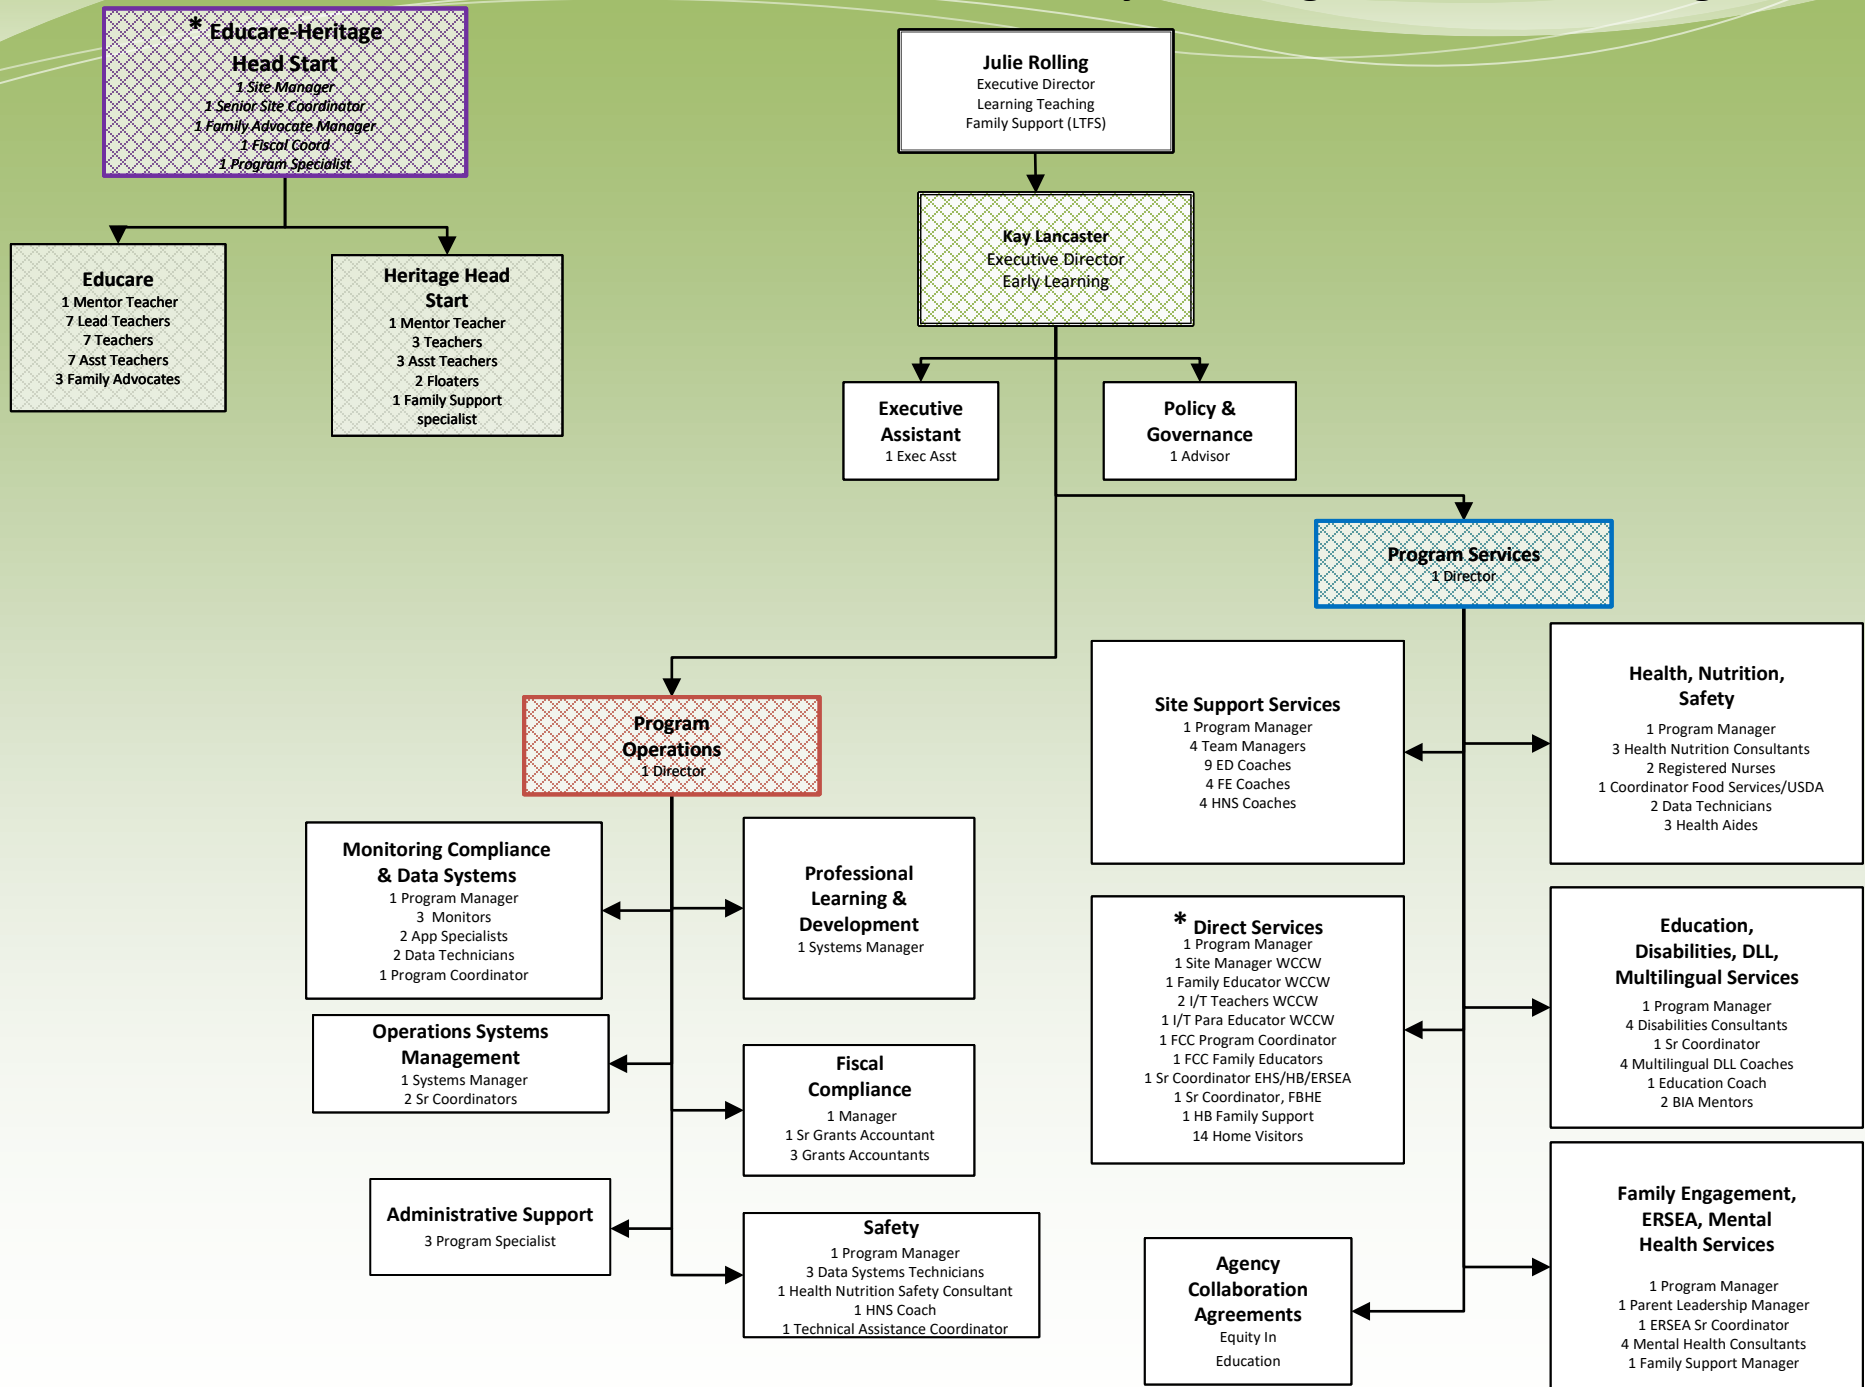

# Learning, Teaching & Family Support

## Early Learning: Prenatal – Kindergarten

# Administration

# Direct Services

**Natasha Roberts**  
*Direct Service*  
*Program Manager*

**Christina Montieth**  
**FA Manager**  
*Provide support to Direct Service. Supervised by Kelly Emery, Program Manager, FE*