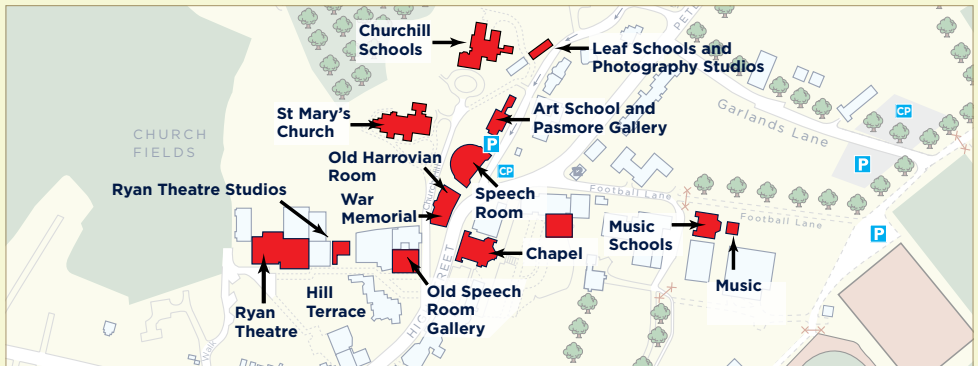

Tuesday	20	Lunchtime Music: Oscar Wickham and Ray Moon (flutes)	1.30pm	St Mary's Church
Wednesday	21	Music for Lent: Bach for Cello	9.10pm	Chapel
Friday	23	Studio Session	9.10pm	Music Studio
Tuesday	27	Lunchtime Music: Brass Ensemble	1.30pm	St Mary's Church
		House Art Exhibition	5.30pm	Art School and Pasmore Gallery
Wednesday	28	The Grove House Play: Henry V	7.30pm	Ryan Theatre
		Music for Lent: Byron Consort	9.10pm	Chapel
Thursday	29	The Grove House Play: Henry V	8pm	Ryan Theatre

MARCH				
Tuesday	5	Lunchtime Music: Daniel Shen (piano)	1.30pm	St Mary's Church
Wednesday	6	Music for Lent: Bach Chorale Preludes	9.10pm	Chapel
Saturday	9	Spring Concert	8pm	Speech Room
Monday	11	OH Room Concert	7.30pm	OH Room
Tuesday	12	Lunchtime Music: Chamber Music	1.30pm	St Mary's Church
Wednesday	13	Music for Lent: Bach Chorale Preludes	9.10pm	Chapel
Tuesday	19	Choral Society Concert: Bach Mass in B minor	7.30pm	Speech Room
Thursday	21	Strings Pre-Tour Concert	7.30pm	Music Schools
		The Traveller: From Oceania to Outer Space - exhibition closes		Old Speech Room Gallery

Harrow School, 5 High Street, Harrow on the Hill, Middlesex HA1 3HP. 020 8872 8000 harrow@harrowsschool.org.uk