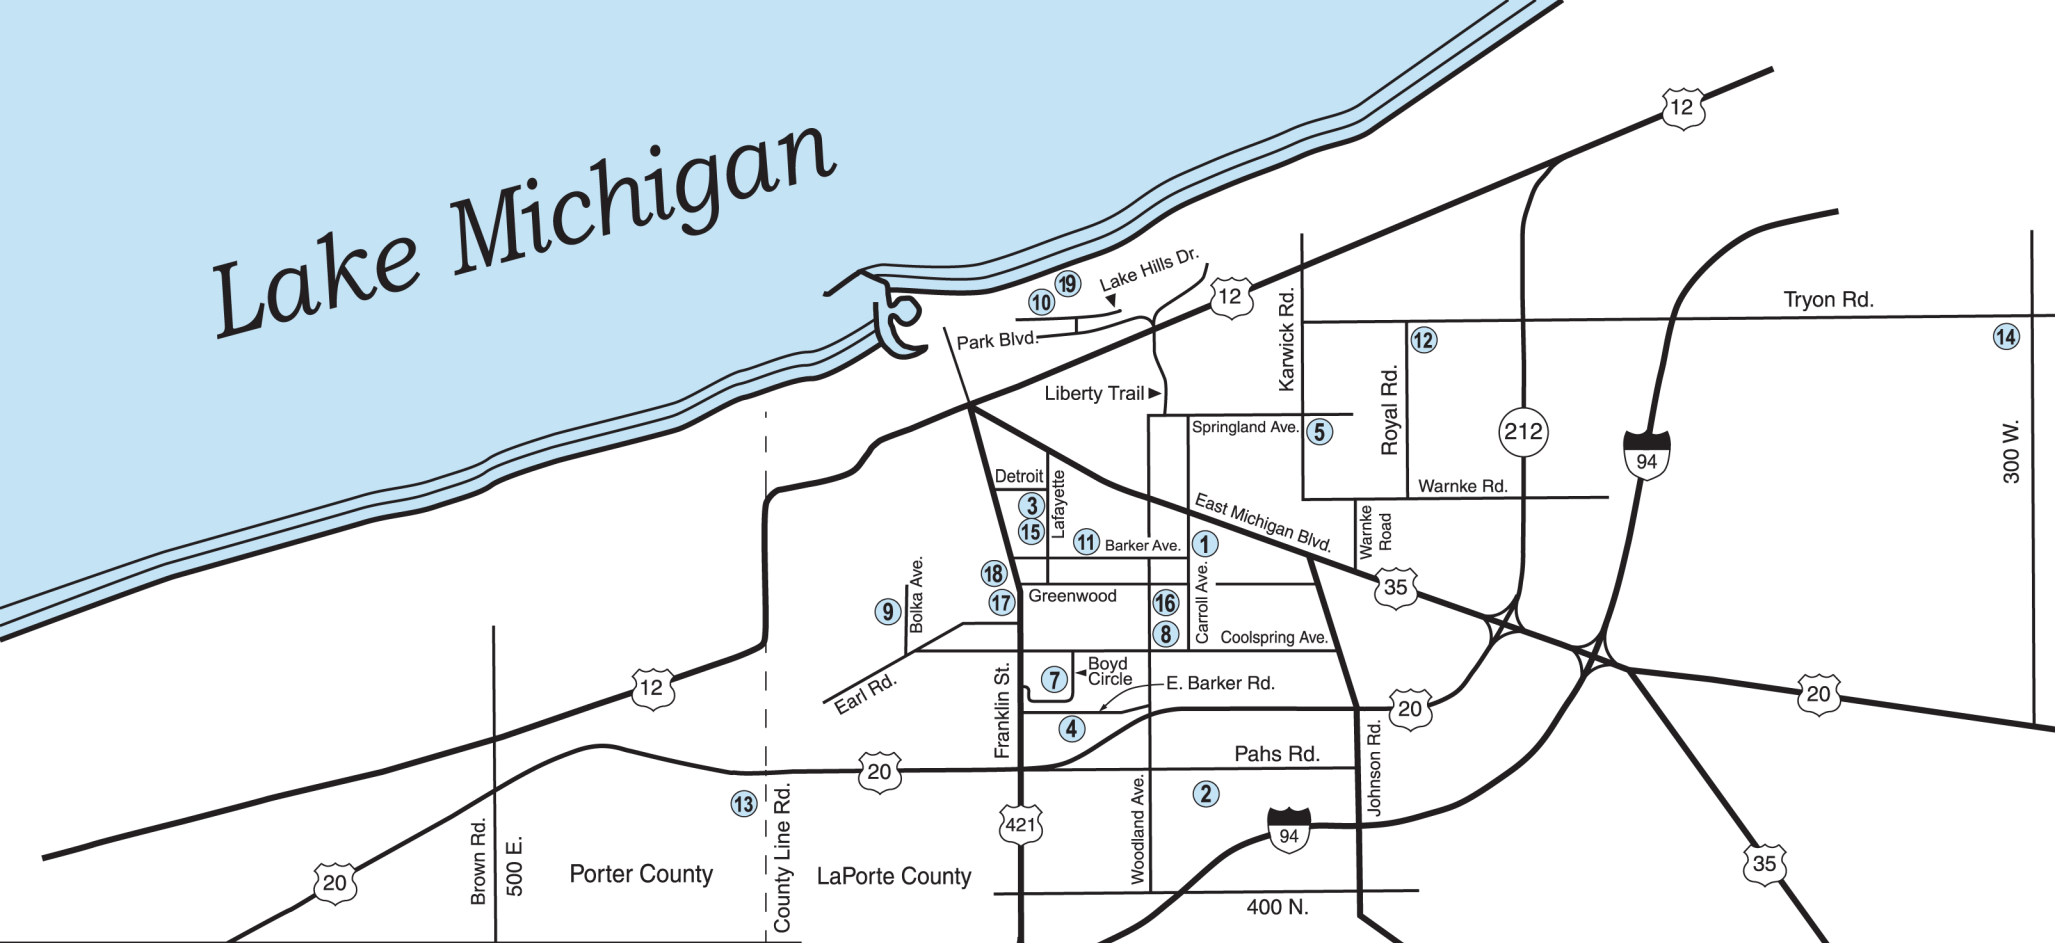

Lake Michigan

#	Building	Address	Phone
1	Administration Building	408 S. Carroll Ave.	873-2000
2	M. C. High School	8466 W. Pahs Rd.	873-2044
3	Elston Building	317 Detroit St.	873-2030
4	Barker Middle School	319 E. Barker Rd.	873-2057
5	Krueger Middle School	2001 Springland Ave.	873-2061
6	Coolspring Elementary	9121 W. 300 N.	873-2073
7	Edgewood Elementary	502 Boyd Circle	873-2079
8	Joy Elementary	1600 E. Coolspring Ave.	873-2090
9	Knapp Elementary	321 Bolka Ave.	873-2096
10	Lake Hills Elementary	201 Ferguson Rd.	873-2105
11	Marsh Elementary	401 E. Homer St.	873-2102
12	Niemann (Head Start)	811 Royal Rd.	873-2146
13	Pine Elementary	1660 County Line Rd.	873-2114
14	Springfield Elementary	3054 W. 800 N.	873-2117
15	A. K. Smith Career Center	817 Lafayette St.	873-2120
16	Transportation Dept.	1100 S. Woodland Ave.	873-2127
16	Food Service Dept.	1100 S. Woodland Ave.	873-2131
17	Plant Planning Dept.	2601 S. Franklin St.	873-2124
18	Ames Field	100 Pytynia Pkwy.	873-2124
19	Mullen (Safe Harbor)	100 Manny Ct.	873-2026

Michigan City Area Schools Location Map

Revised July, 2016

Westville

Purdue Northwest Campus

Wanatah