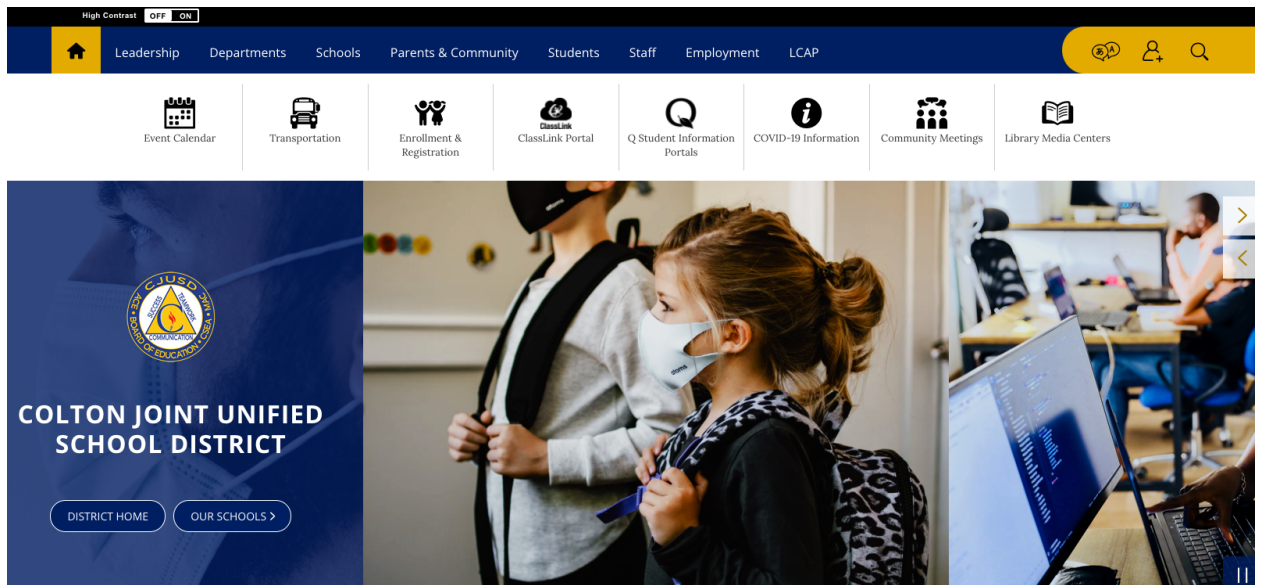

EASY as 1,2,3!

1. Login to Classlink via the District website.

2. Select the Edgenuity App

3. Watch Tutorial Video & Begin Course in Reading or Math.