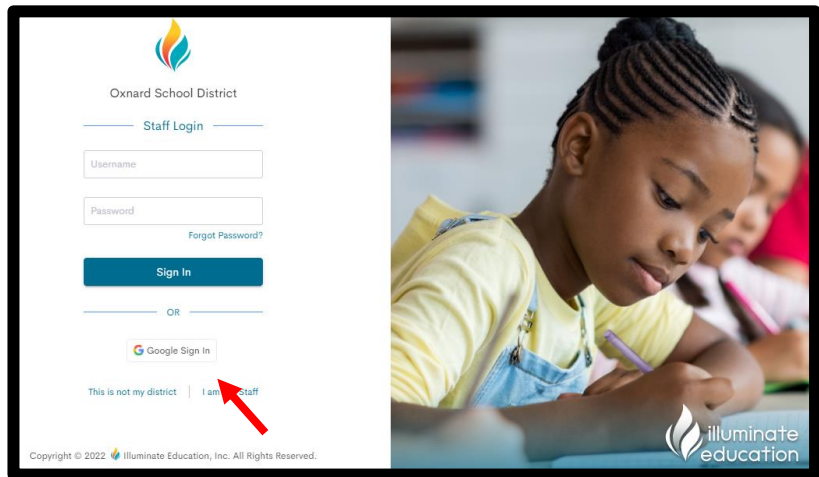

How to access your Illuminate account

1. Go to <https://oxnardsd.illuminateed.com> and click the *I am Staff* link.

2. Click on the *Google Sign In* link.

Users signed in to a personal email using the Chrome Browser will need to log out the personal account first to access Illuminate.