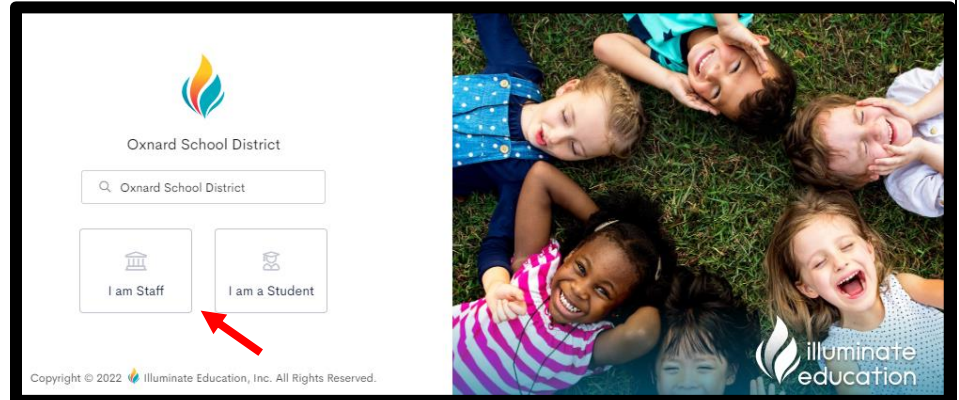

How to access your Illuminate account

1. Go to <https://oxnardsd.illuminateed.com> and click the *I am Staff* link.

2. Click on the *Google Sign In* link.

Users signed in to a personal email using the Chrome Browser will need to log out the personal account first to access Illuminate.