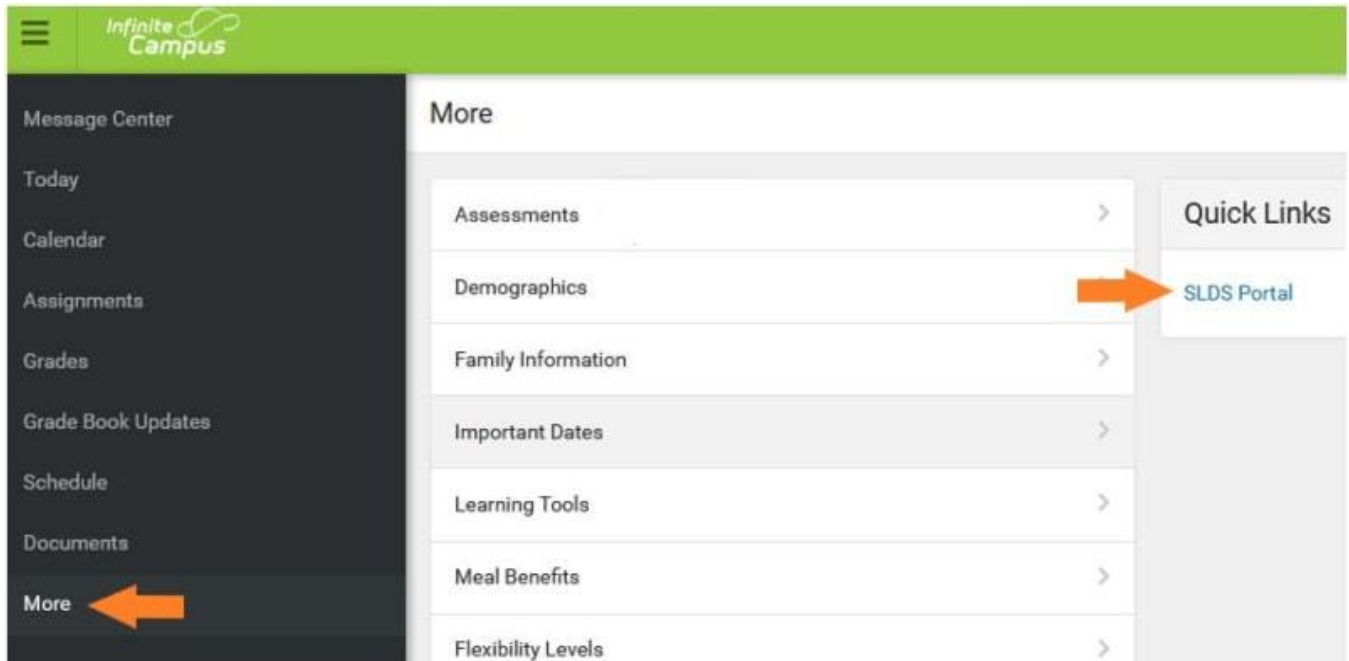

You may use the parent account or the student account to access the SLDS. If you are using the parent account, and you have multiple students at GCA, you will be able to toggle between their information by selecting each name from the drop down one at a time. If using the student account, only that student's information will show. The screenshot below is from a parent account that has a drop-down available for toggling between students.

- Performance: This is where you may view your student's NWEA MAP scores. Scroll down the page until you see the area entitled Local Assessments. The scores are categorized by school year. Clicking the plus sign will maximize scores for the school year indicated. Scores for the current year are not posted until the official testing window has closed for each cycle.