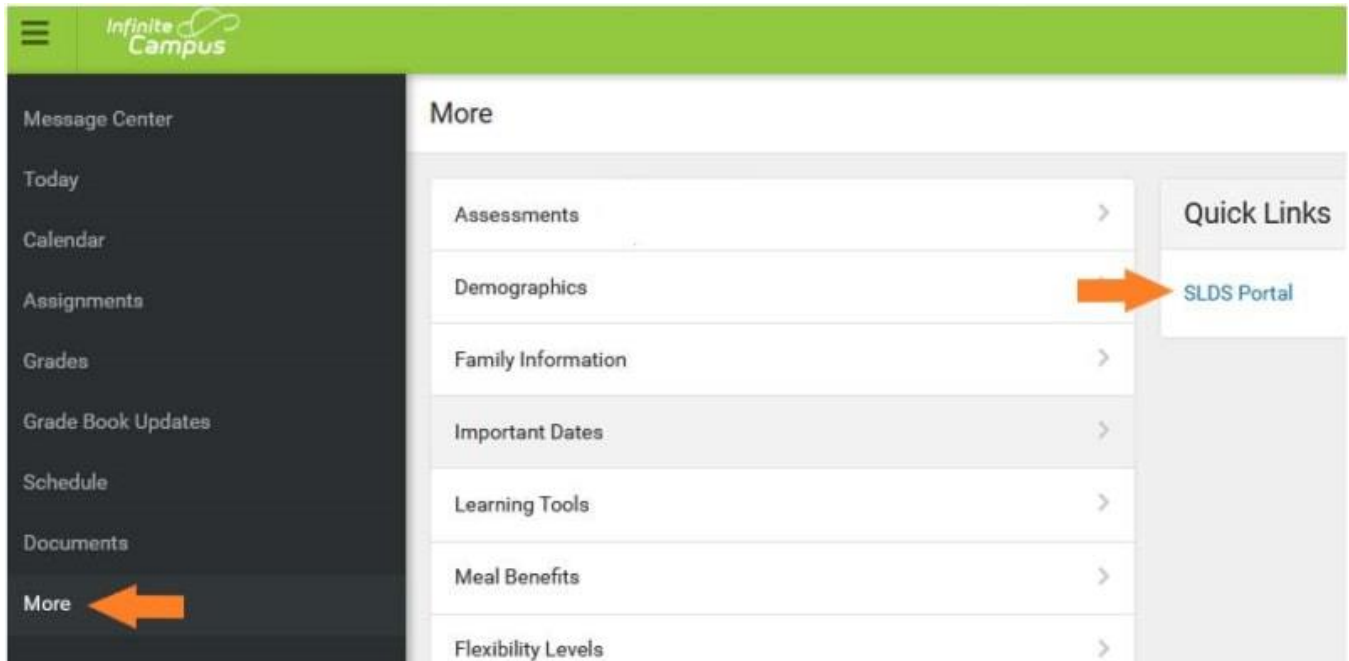

Log in to the Infinite Campus Parent Portal:

<https://gacyber.infinitecampus.org/campus/portal/gacyber.jsp?status=login>

1. Once logged in, choose your student's name from the drop-down at the top of the screen. If you only have one student who attends GCA, then your page will default to the screen that you need to see.
2. Once the page is on a specific student, locate the word "Assessment" on the left navigation bar, click it, and it will show your student's scores.
3. If you have any questions regarding your student's scores, please contact your student's homeroom teacher.

VIEWING STATE ASSESSMENT SCORES VIA THE STATE LONGITUDINAL DATA SYSTEM (SLDS)

View state assessments from previous districts

- View student growth percentiles
 - View and complete assignments via the Georgia Career Information System (GCIS)
1. Log in to the Infinite Campus Parent Portal:
<https://gacyber.infinitecampus.org/campus/portal/gacyber.jsp?status=login>
 2. Choose SLDS Portal from the bottom of the left navigation bar: