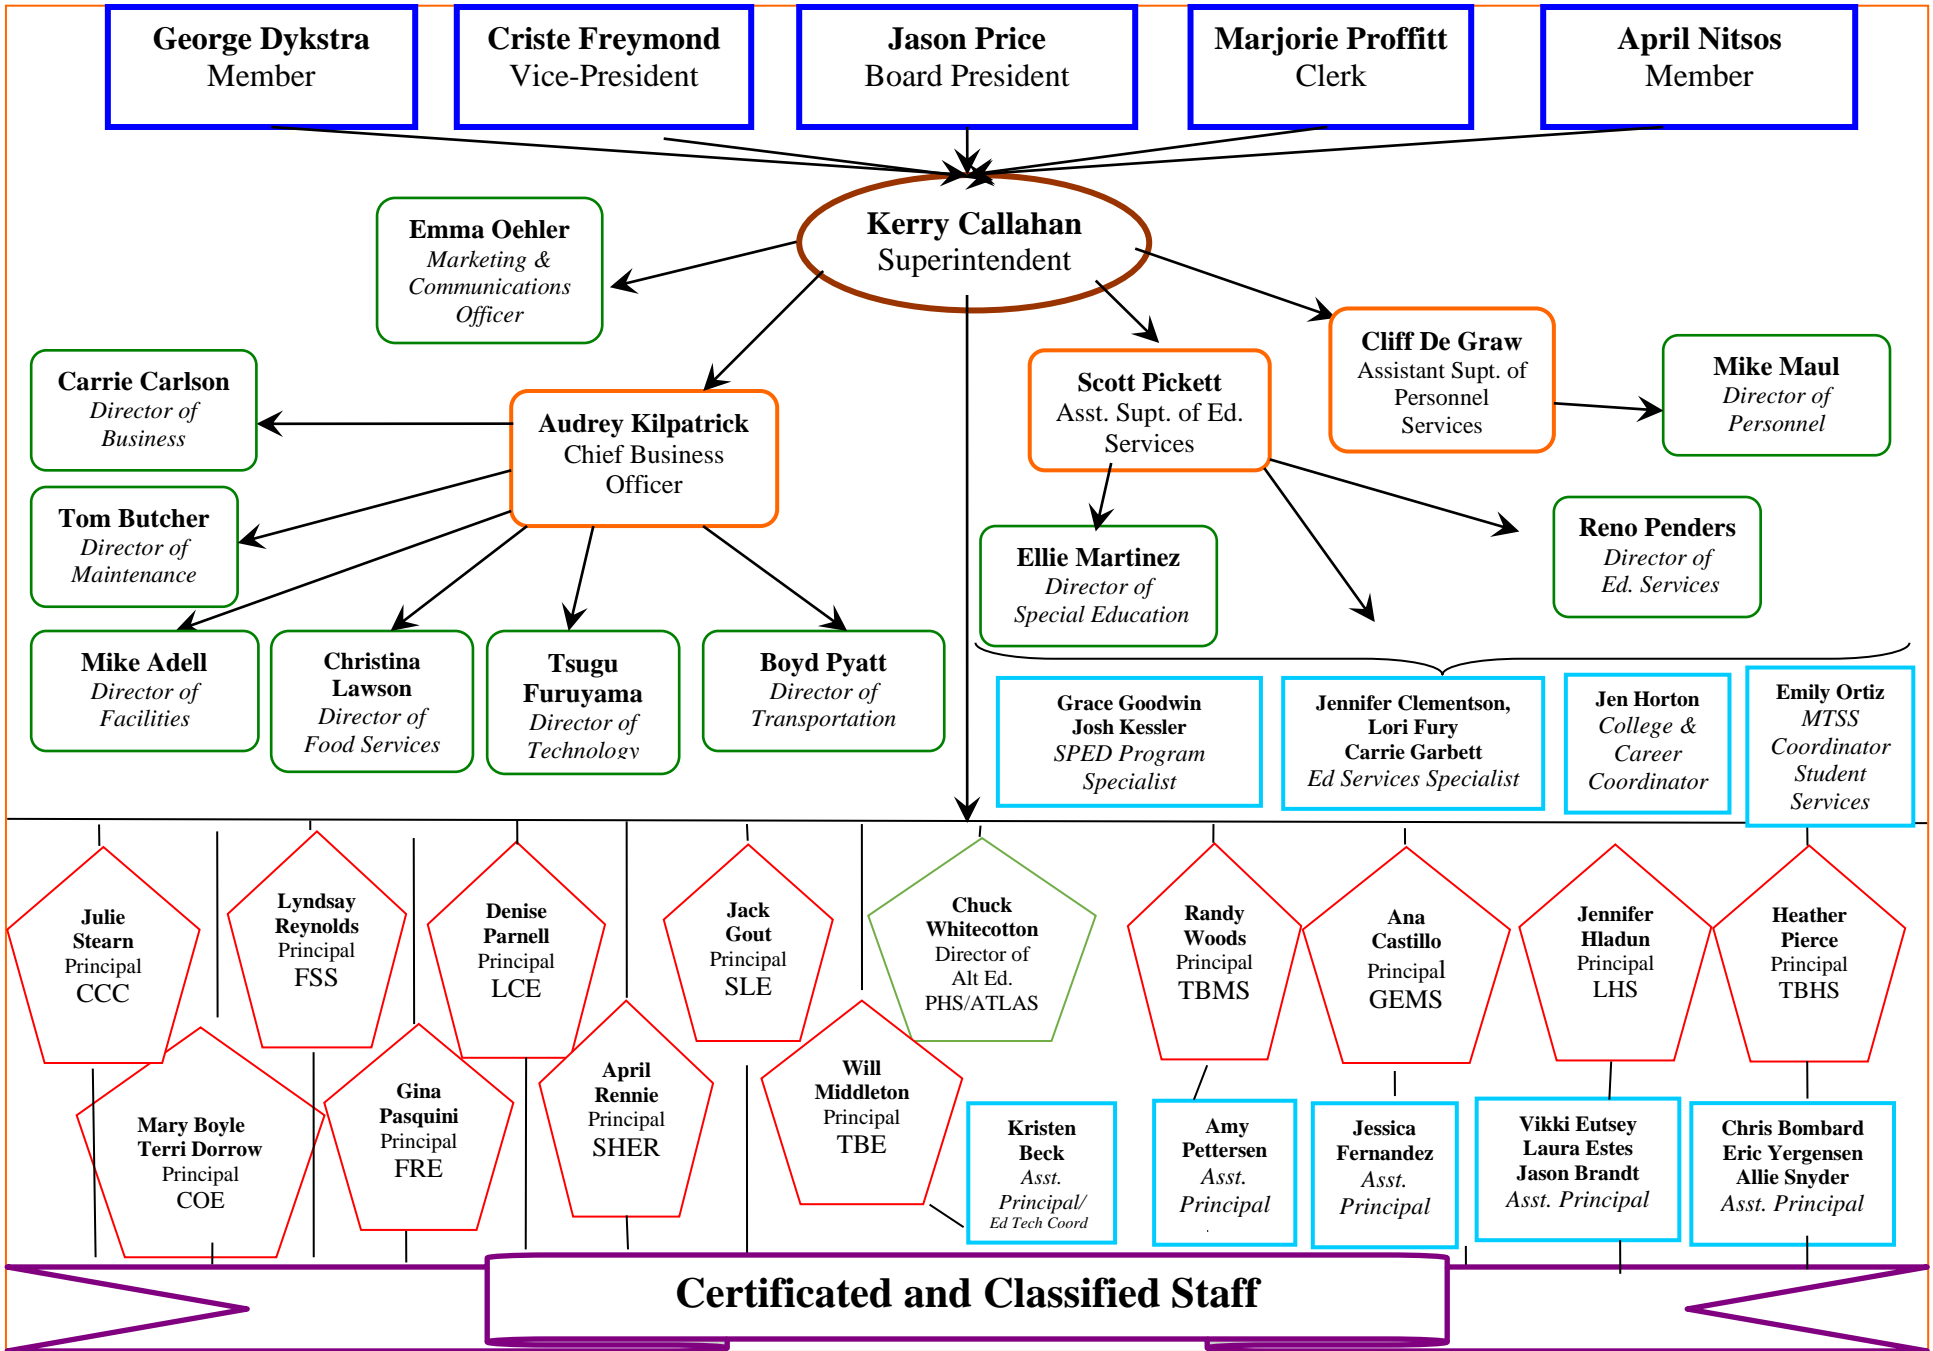

Western Placer Unified School District Administrative Organizational Chart

→ = Direct Line of Supervision