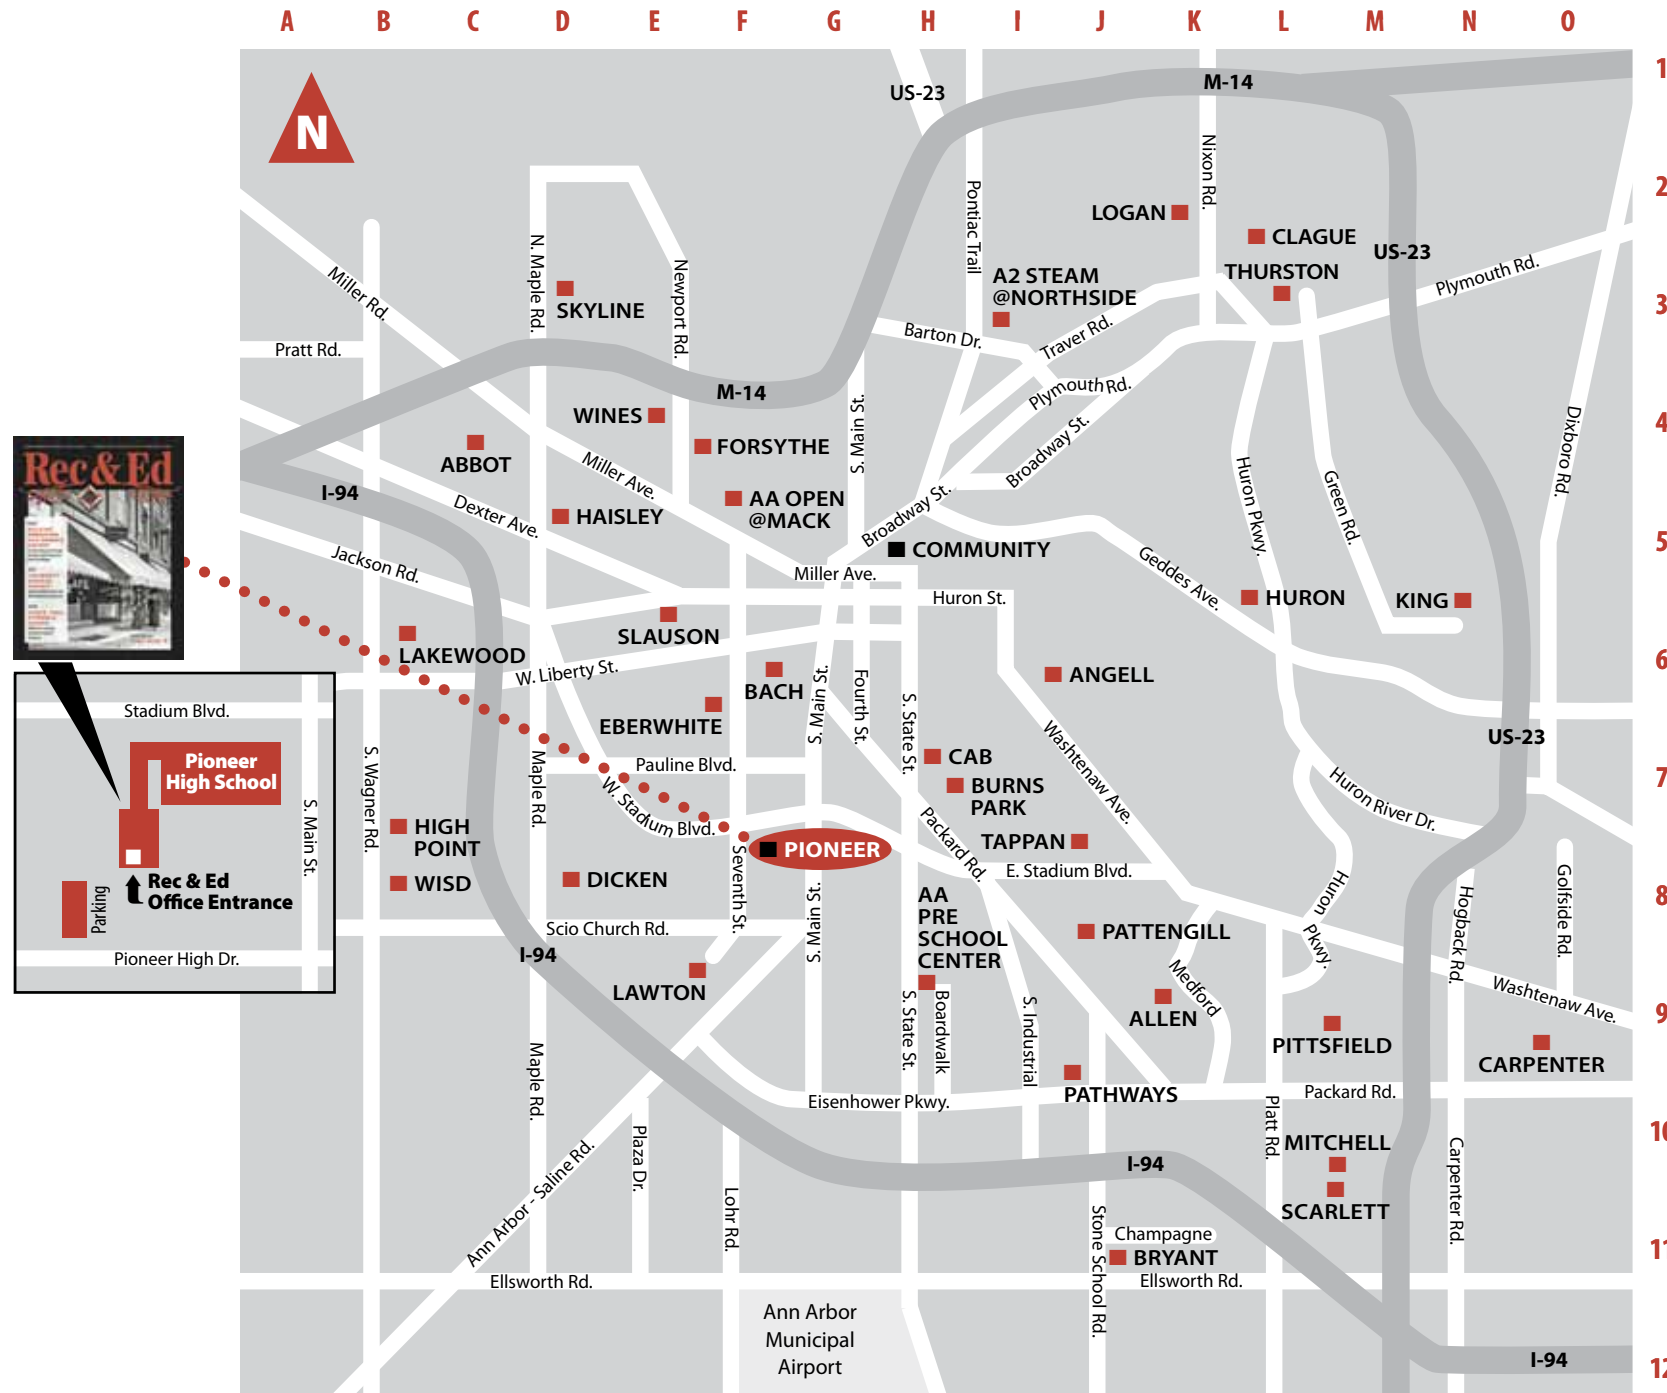

REC & ED CLASS MAP KEY

Rec & Ed Locations

Rec & Ed Office/Conference Room, Classrooms & Lounge

1515 S. Seventh, E. Wing, Pioneer

Ann Arbor Preschool & Family Center

2775 Boardwalk

CAB – Eberbach Cultural Arts Building

1220 S. Forest Ave at corner of Wells Street

High Point 1735 S. Wagner Road

WISD – Washtenaw Intermediate School District

1819 S. Wagner Road

Elementary Schools

Abbot	2670 Sequoia Parkway	B-4
Allen	2560 Towner Boulevard	I-9
Angell	1608 S. University	H-6
Bach	600 W. Jefferson	F-5
Bryant	2150 Santa Rosa Drive	I-10
Burns Park	1414 Wells Street	H-7
Carpenter	4250 Central Boulevard	N-9
Dicken	2135 Runnymede	C-7
Eberwhite	800 Soule	E-6
Haisley	825 Duncan	C-4
King	3800 Waldenwood Drive	M-5
Lakewood	344 Galake	B-5
Lawton	2550 S. Seventh Street	D-8
Logan	2685 Traver	J-2
A2 Open@Mack	920 Miller	F-4
Mitchell	3550 Pittsview	K-10
A2 STEAM@Northside	912 Barton Drive	H-3
Pattengill	2100 Crestland Drive	I-8
Pittsfield	2543 Pittsfield Boulevard	L-9
Thurston	2300 Prairie	K-2
Wines	1701 Newport Road	E-3

Middle Schools

Clague	2626 Nixon Road	K-2
Forsythe	1655 Newport Road	E-3
Scarlett	3330 Lorraine	K-10
Slauson	1019 W. Washington	D-5
Tappan	2251 E. Stadium Boulevard	I-7

High Schools

Community	401 N. Division	F-5
Huron	2727 Fuller Road	K-5
Pioneer	601 W. Stadium Boulevard	E-7
Skyline	2552 N. Maple Road	B-3
Pathways to Success	2800 Stone School Road	I-9

Rec & Ed

**TEAM
SPORTS
MAP**